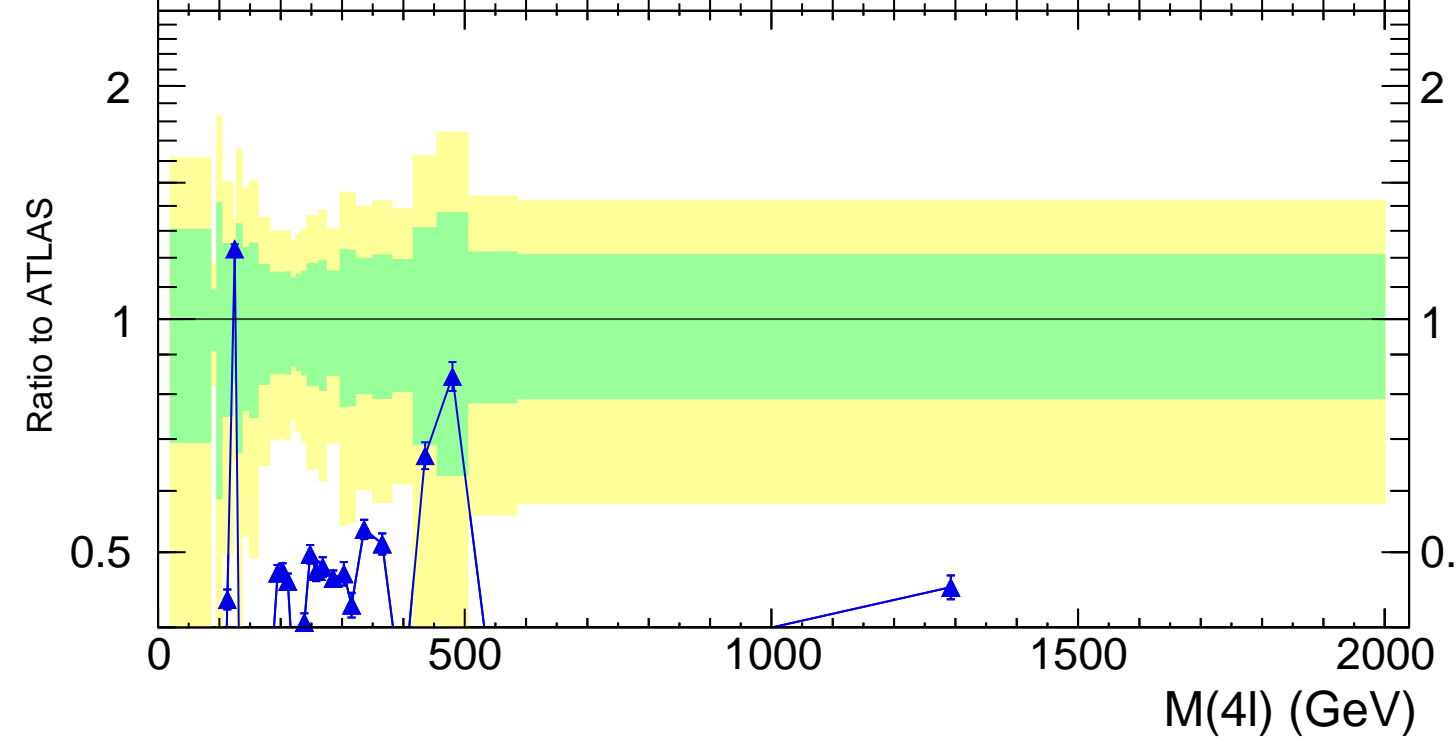

13000 GeV pp

4-lepton

Rivet 3.1.10, 500k events
mcplots.cern.ch [arXiv:1306.3436]