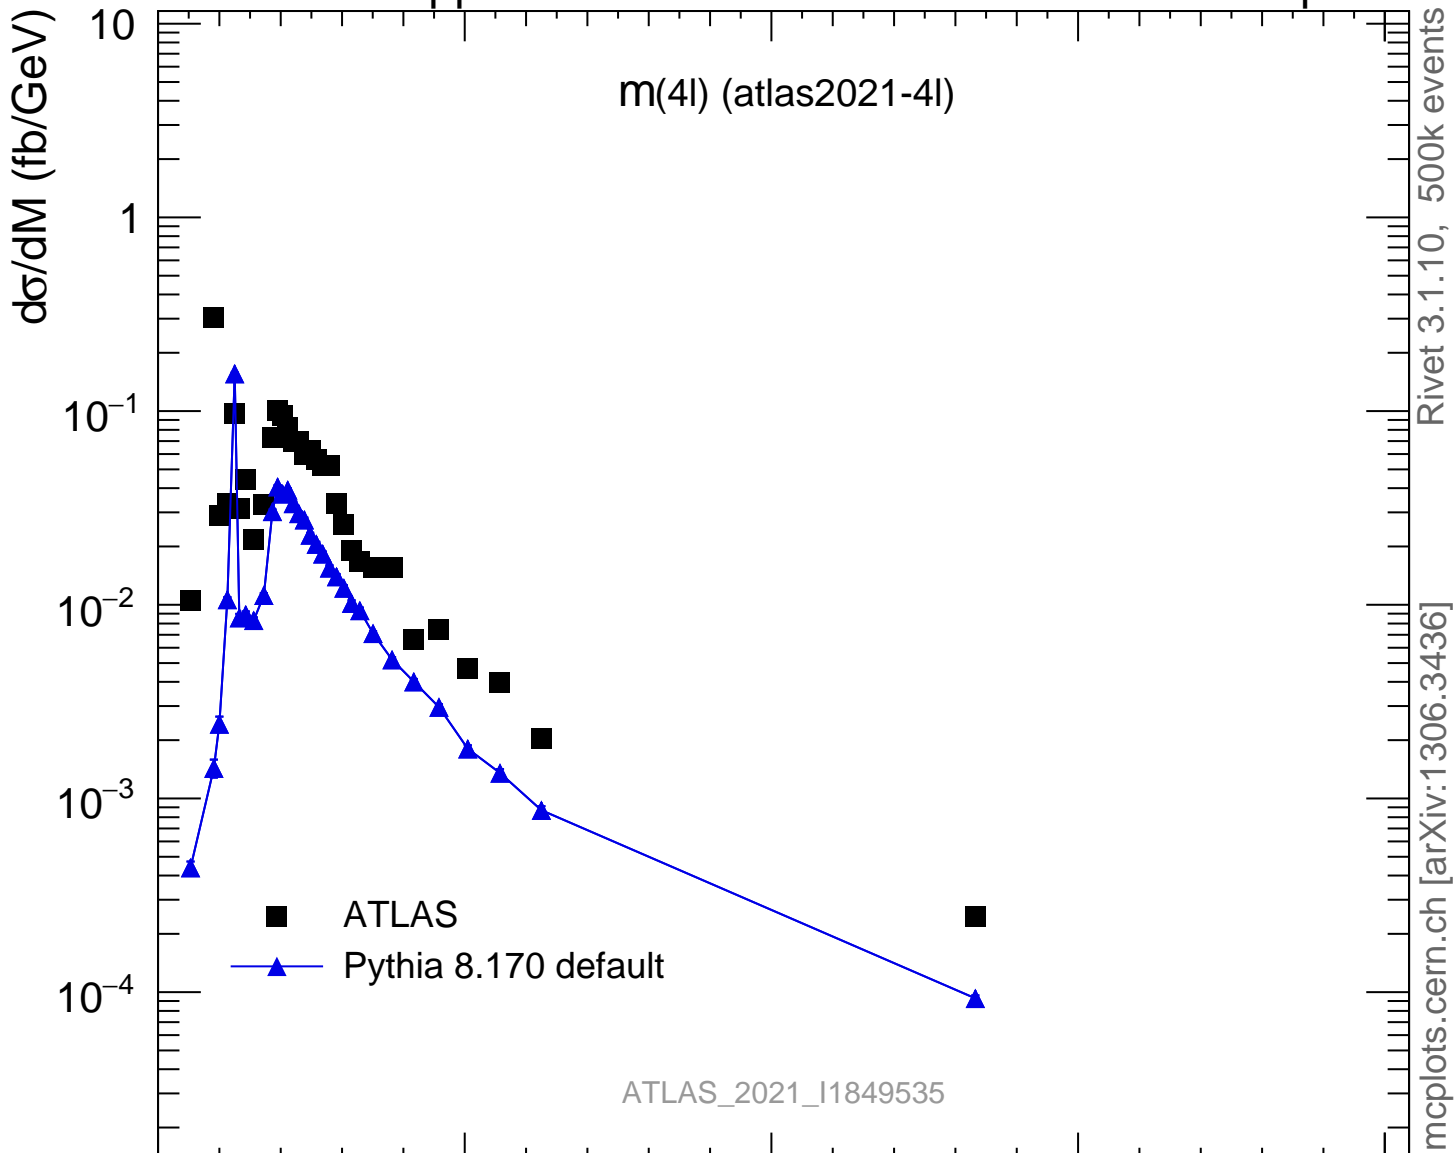

13000 GeV pp

4-lepton

Rivet 3.1.10, 500k events  
mcplots.cern.ch [arXiv:1306.3436]