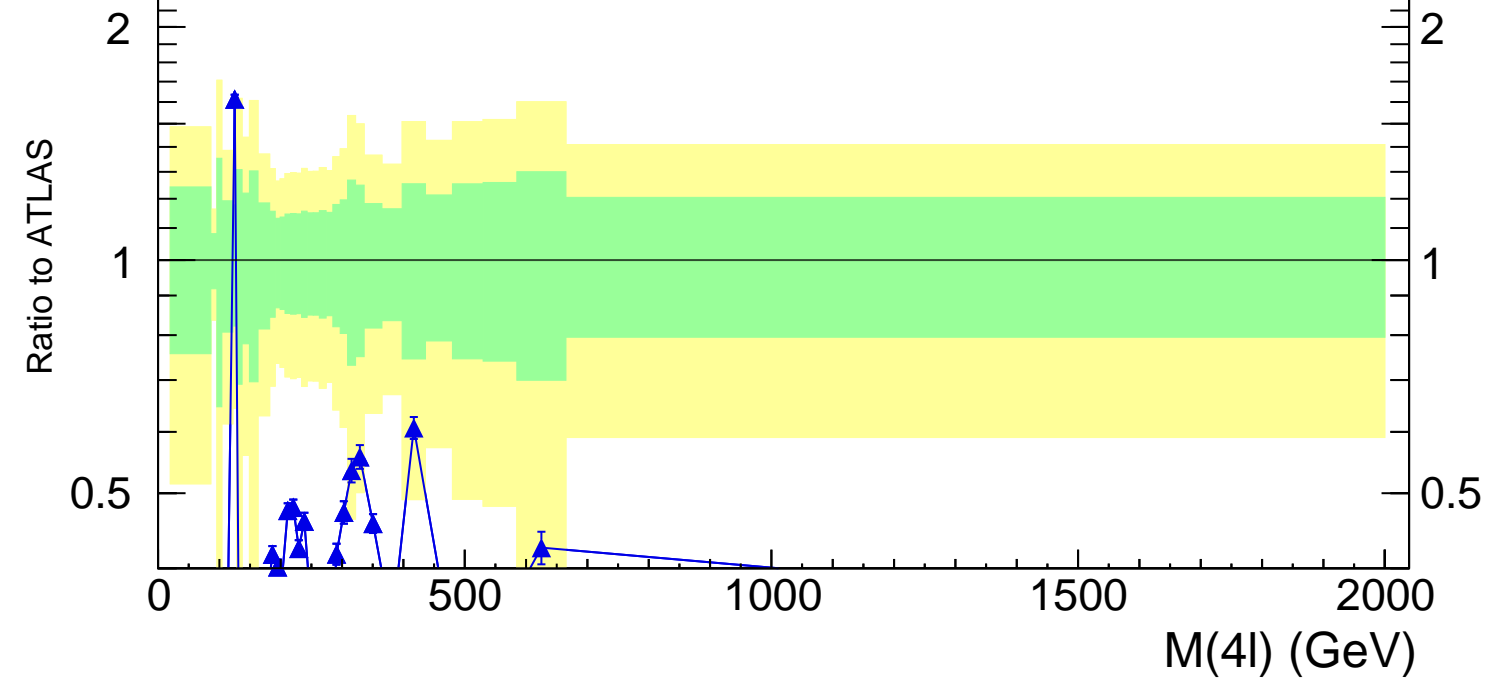

13000 GeV pp

4-lepton

Rivet 3.1.10, 500k events  
mcplots.cern.ch [arXiv:1306.3436]