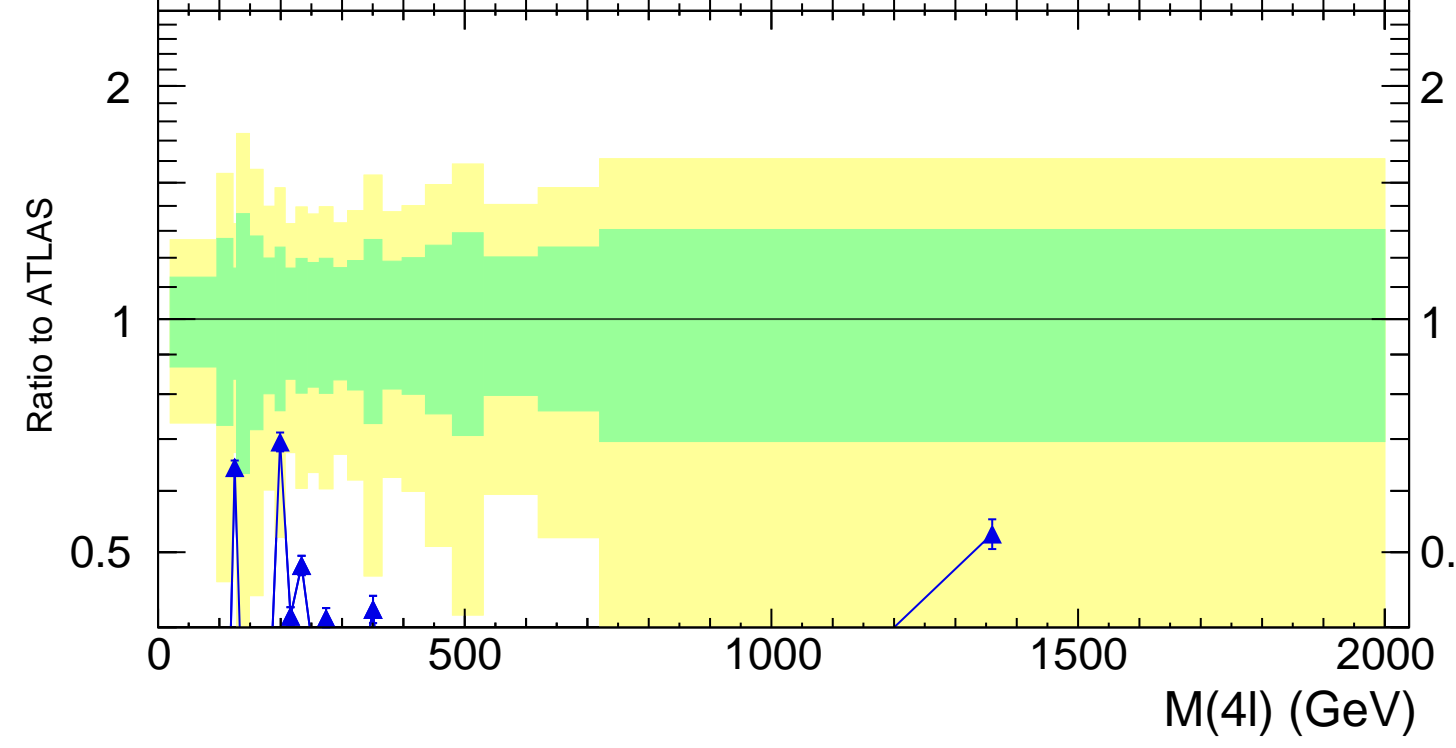

13000 GeV pp

4-lepton

Rivet 3.1.10, 500k events  
mcplots.cern.ch [arXiv:1306.3436]