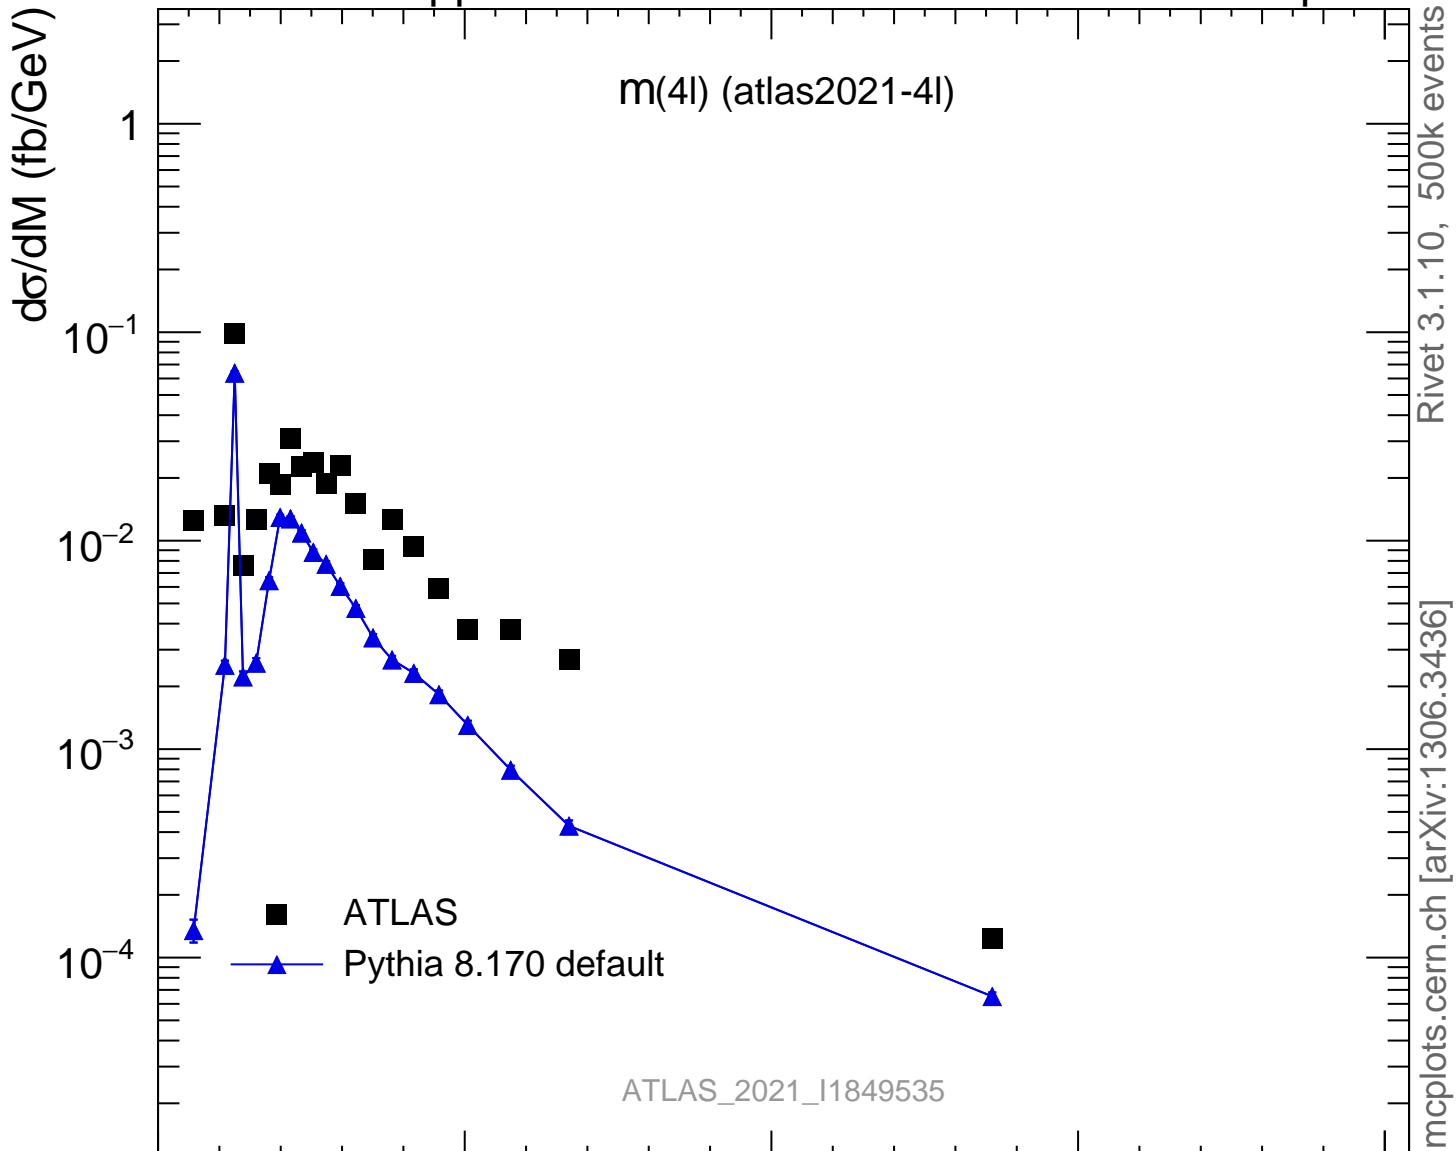

13000 GeV pp

4-lepton

Rivet 3.1.10, 500k events  
mcplots.cern.ch [arXiv:1306.3436]