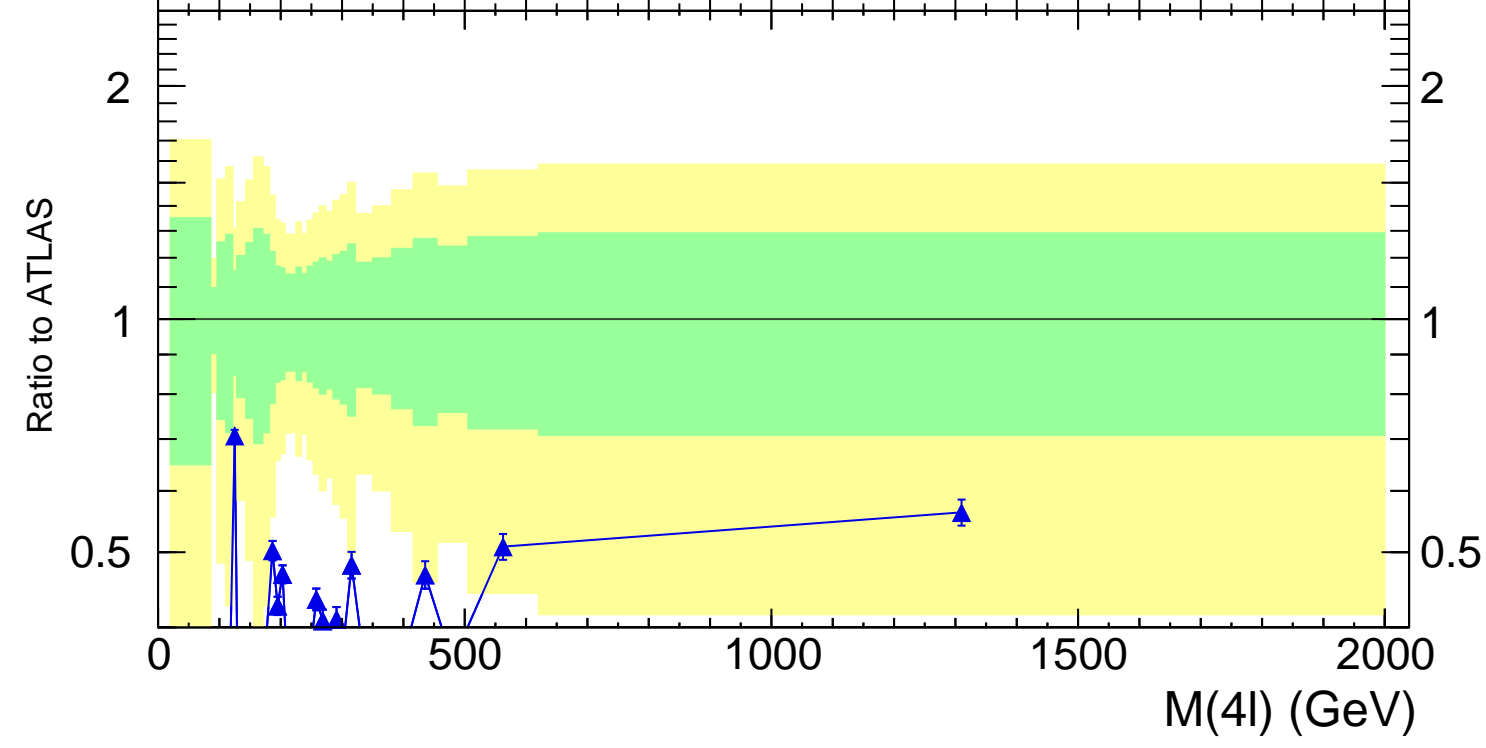

13000 GeV pp

4-lepton

Rivet 3.1.10, 500k events
mcplots.cern.ch [arXiv:1306.3436]