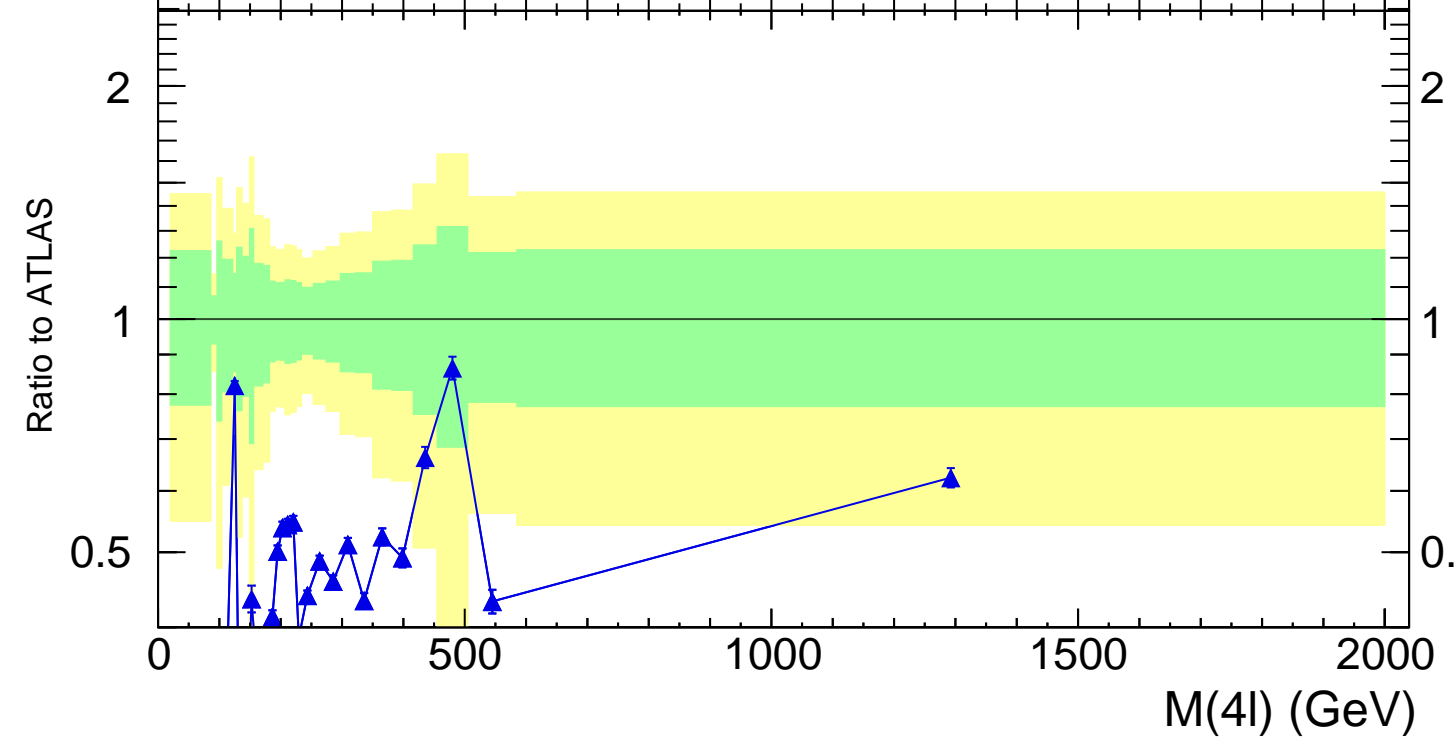

13000 GeV pp

4-lepton

Rivet 3.1.10, 500k events
mcplots.cern.ch [arXiv:1306.3436]