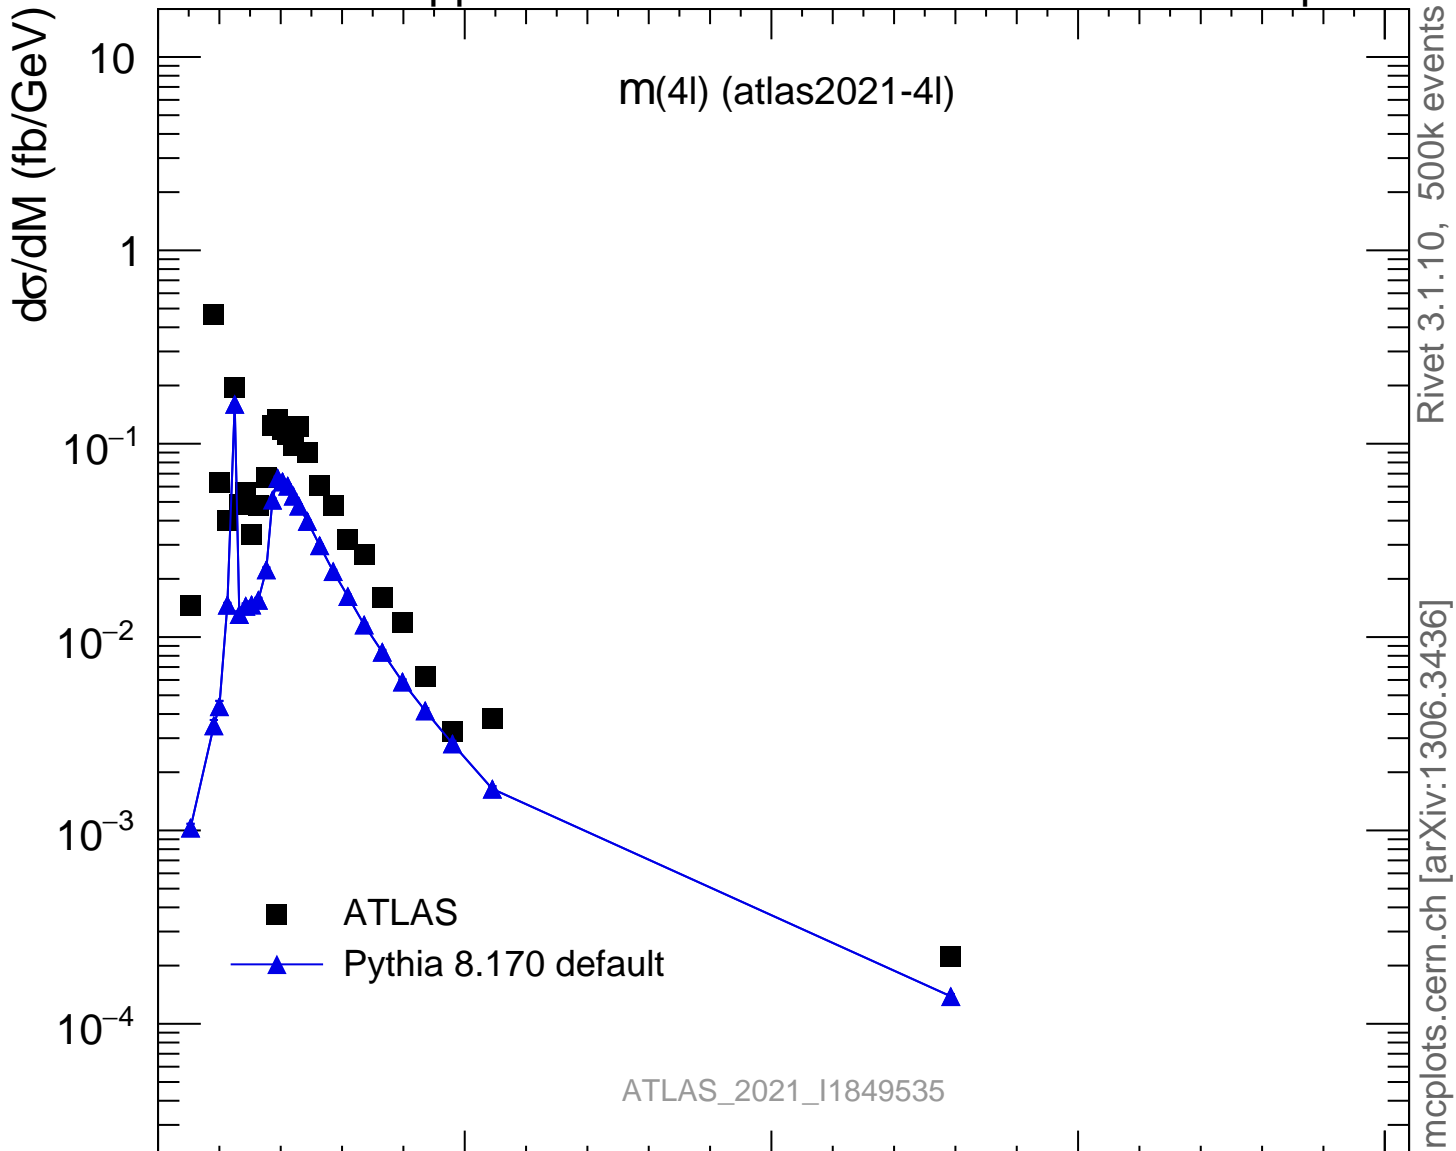

13000 GeV pp

4-lepton

Rivet 3.1.10, 500k events
mcplots.cern.ch [arXiv:1306.3436]