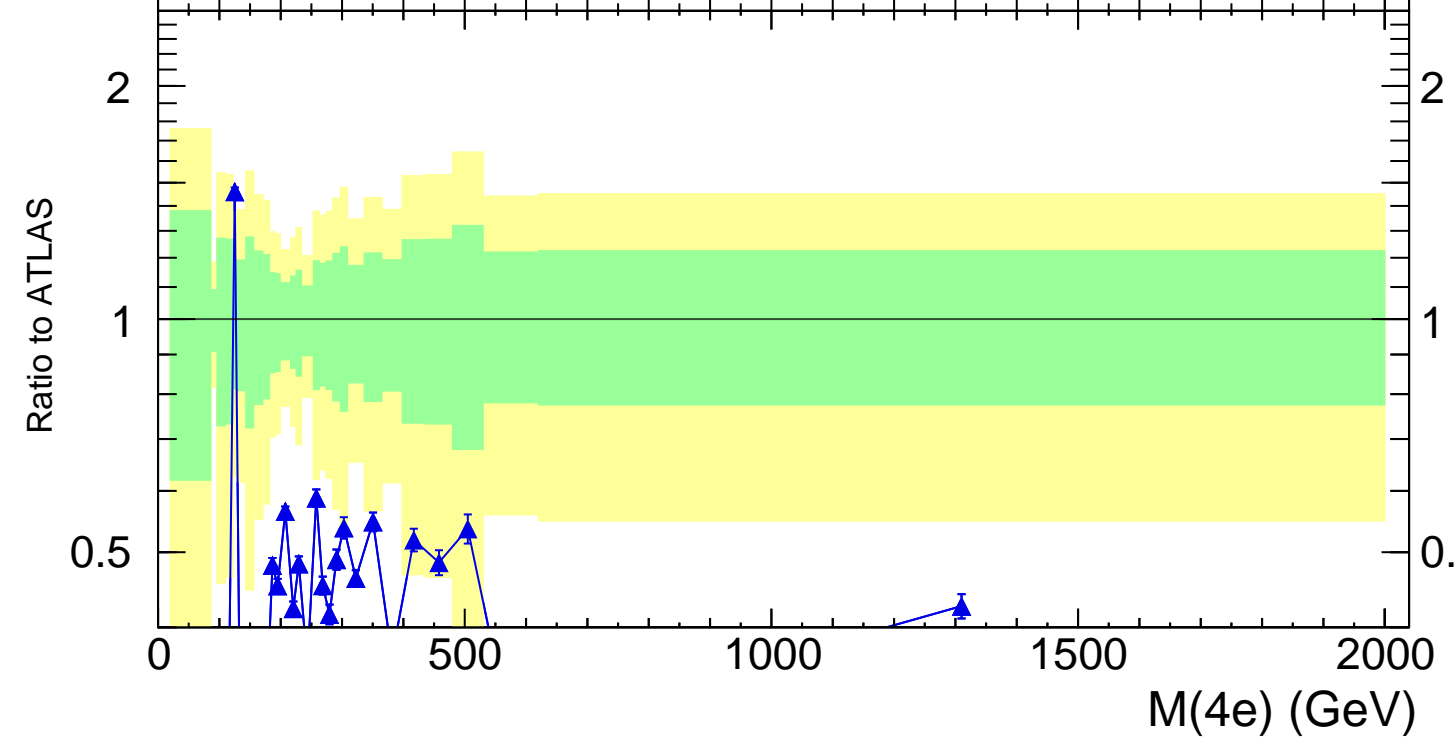

13000 GeV pp

4-lepton

Rivet 3.1.10, 500k events
mcplots.cern.ch [arXiv:1306.3436]