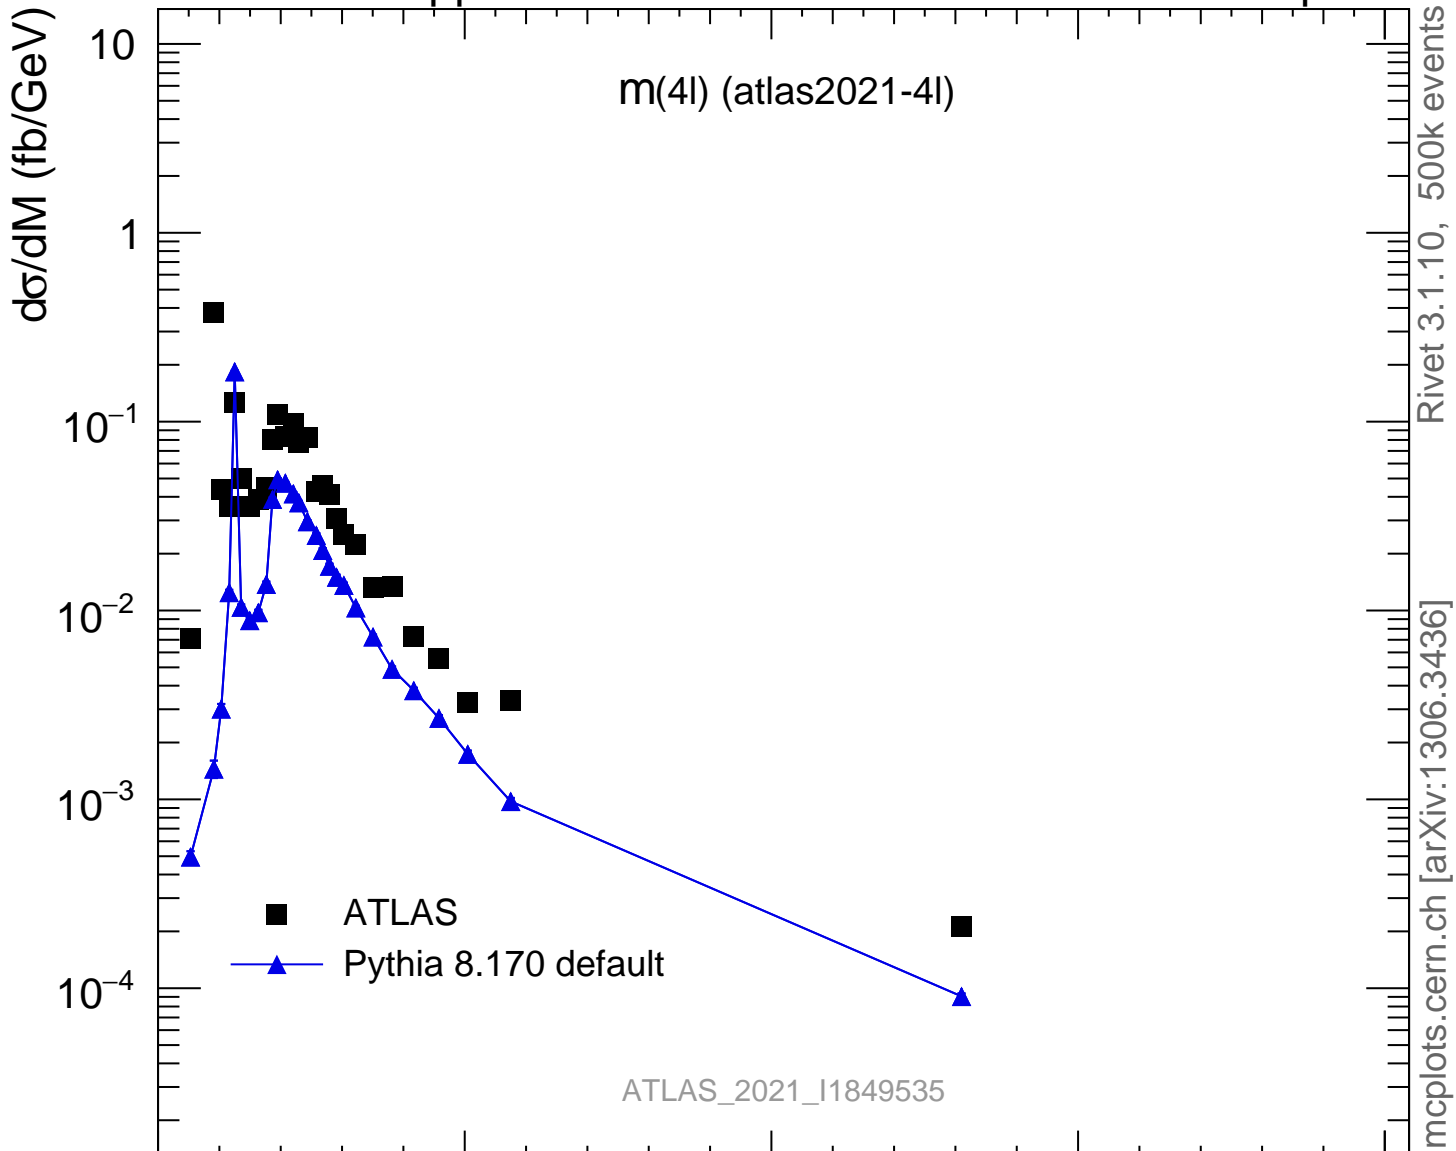

13000 GeV pp

4-lepton

Rivet 3.1.10, 500k events
mcplots.cern.ch [arXiv:1306.3436]