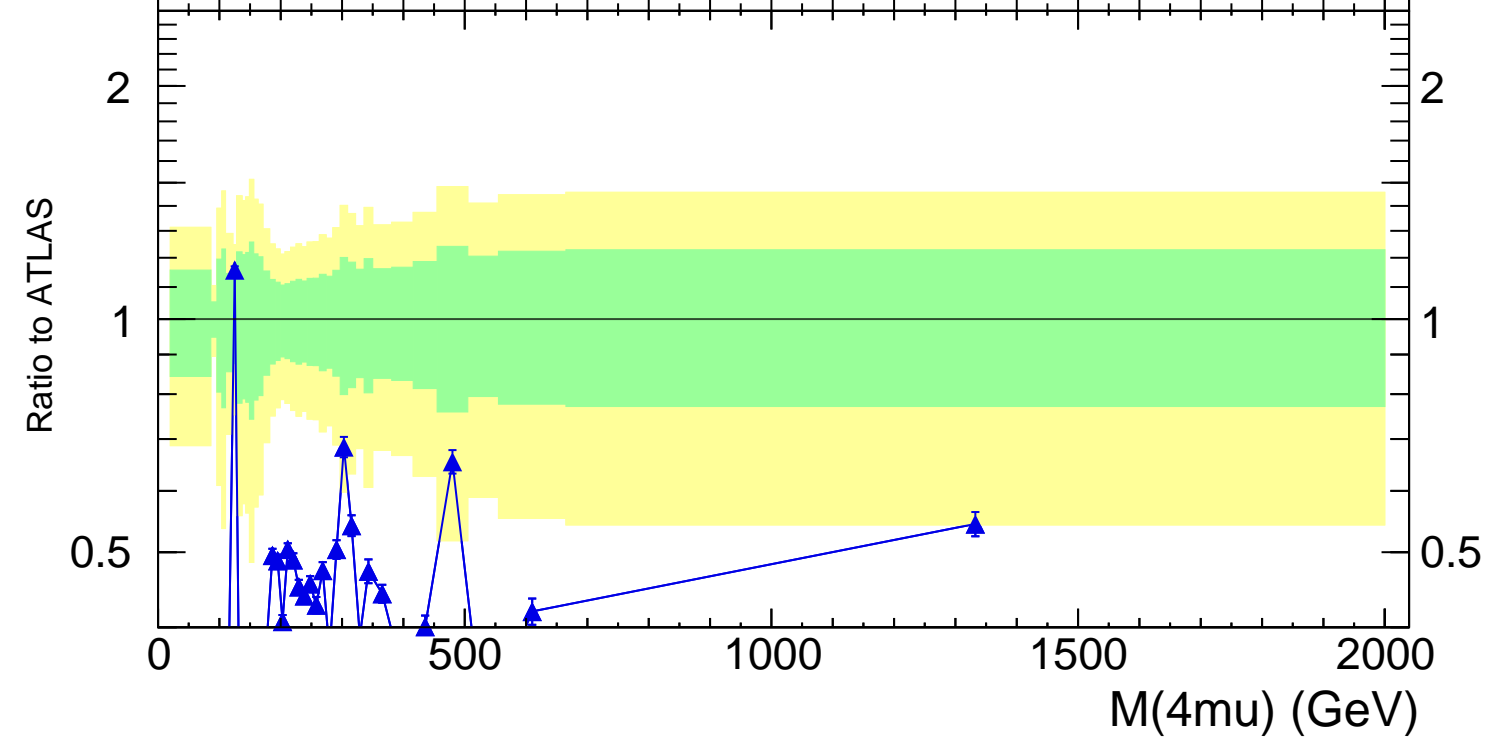

13000 GeV pp

4-lepton

Rivet 3.1.10, 500k events
mcplots.cern.ch [arXiv:1306.3436]