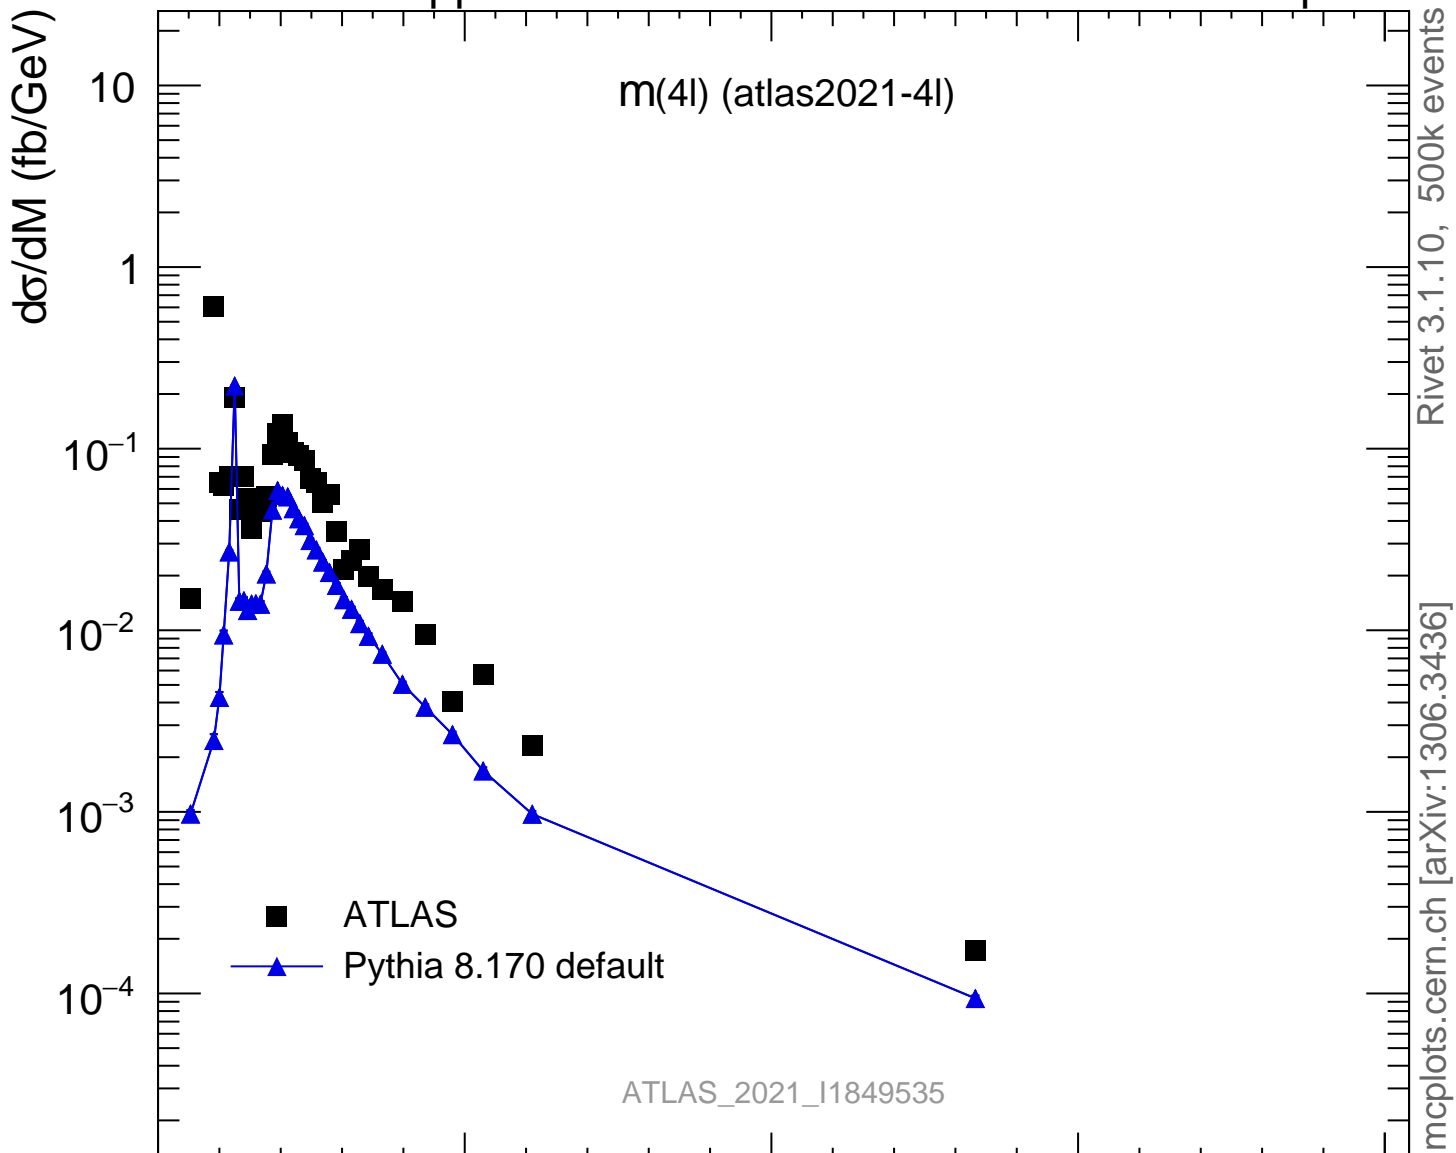

13000 GeV pp

4-lepton

Rivet 3.1.10, 500k events
mcplots.cern.ch [arXiv:1306.3436]