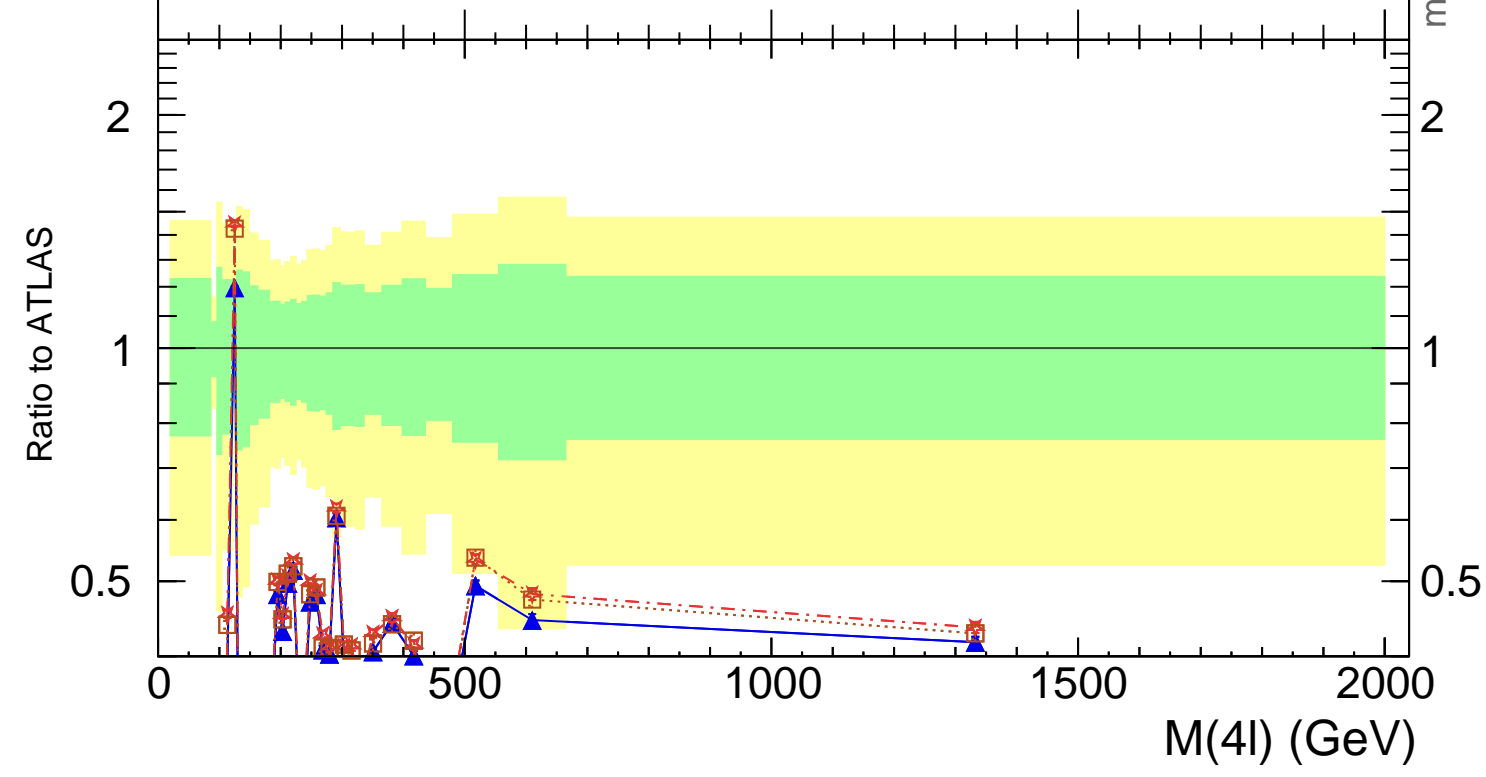

13000 GeV pp

4-lepton

Rivet 3.1.10, $\geq 2.9M$ events

mcplots.cern.ch [arXiv:1306.3436]