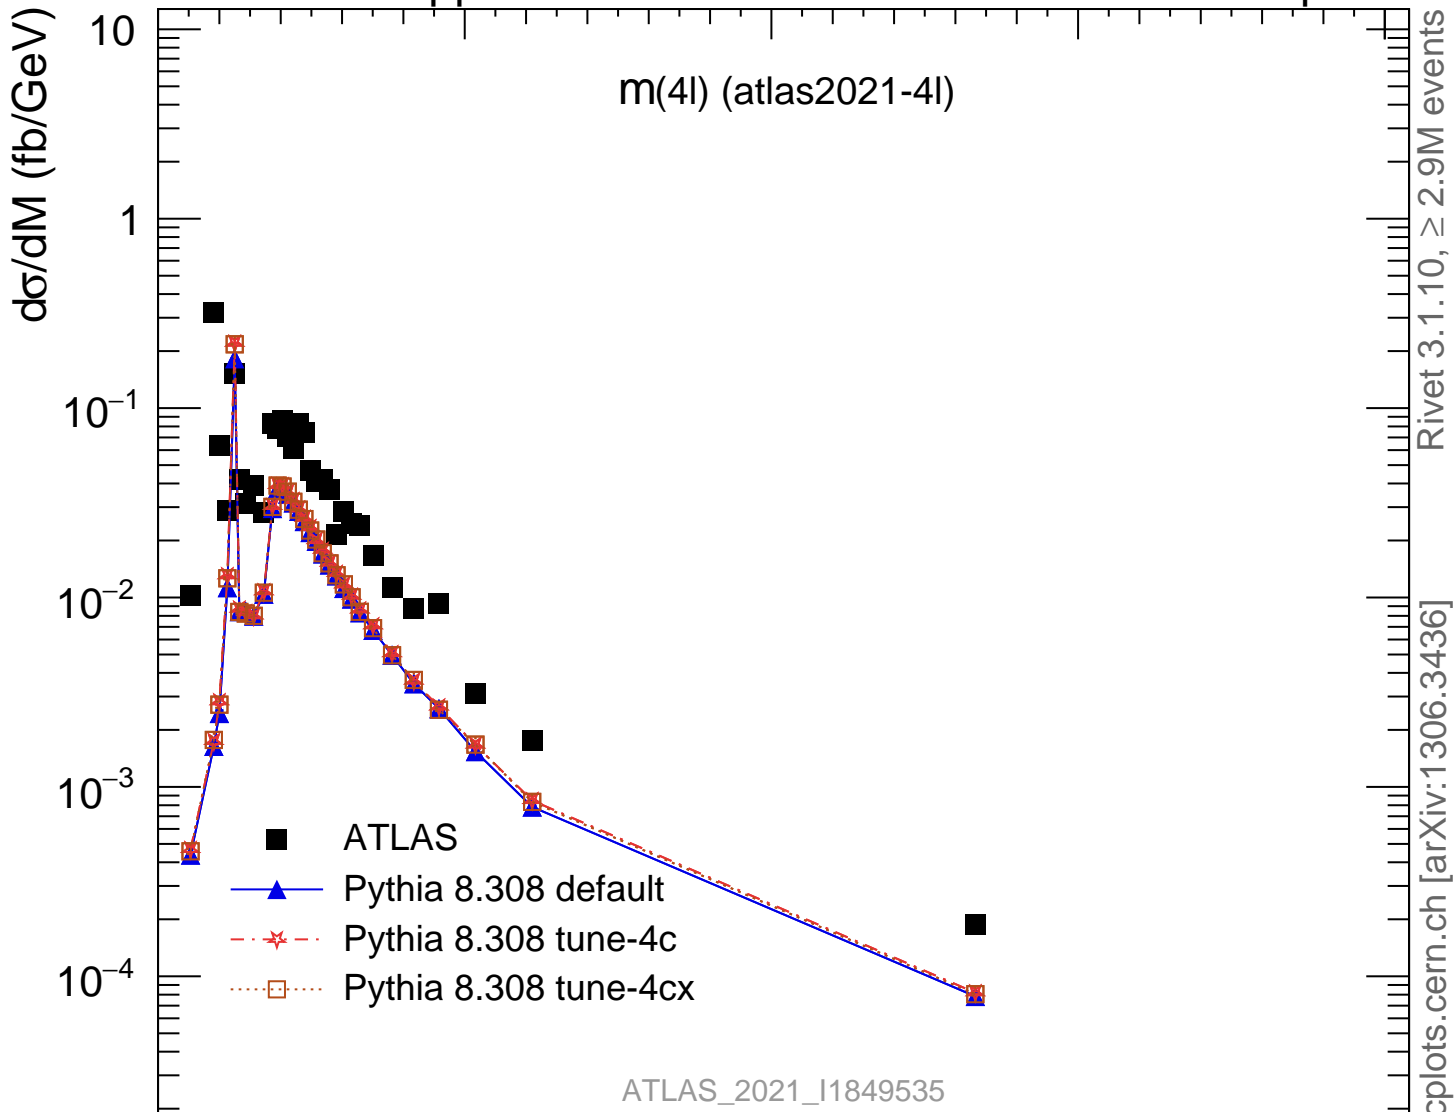

13000 GeV pp

4-lepton

Rivet 3.1.10, $\geq 2.9M$ events

mcplots.cern.ch [arXiv:1306.3436]