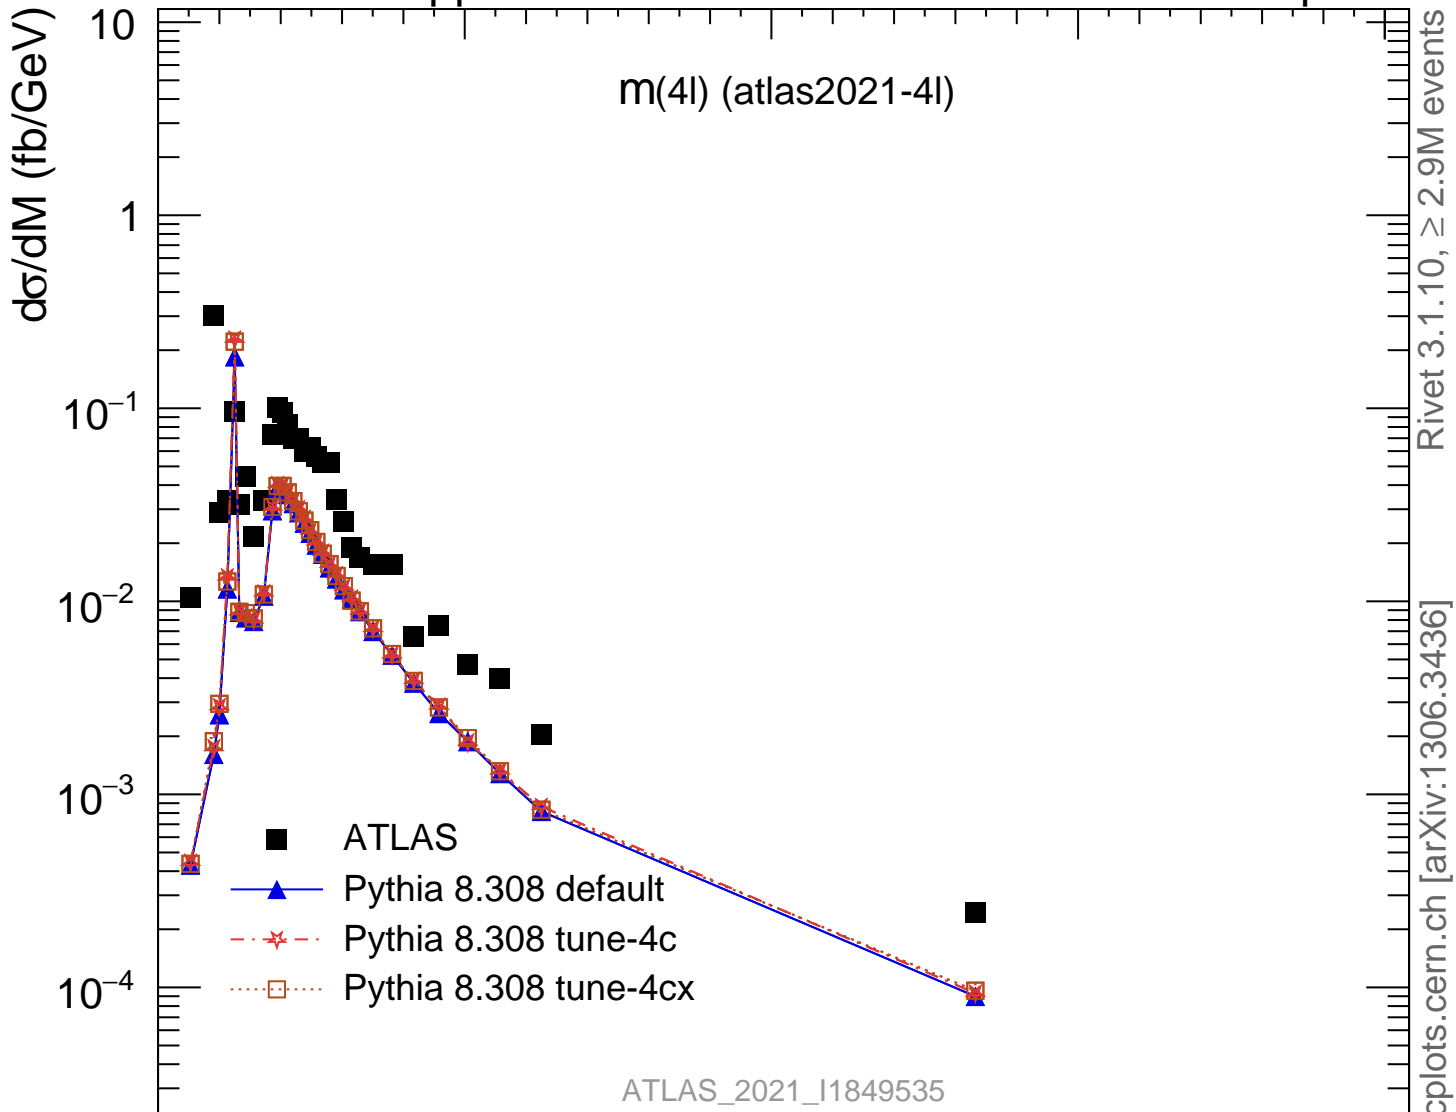

13000 GeV pp

4-lepton

Rivet 3.1.10, ≥ 2.9M events
mcplots.cern.ch [arXiv:1306.3436]