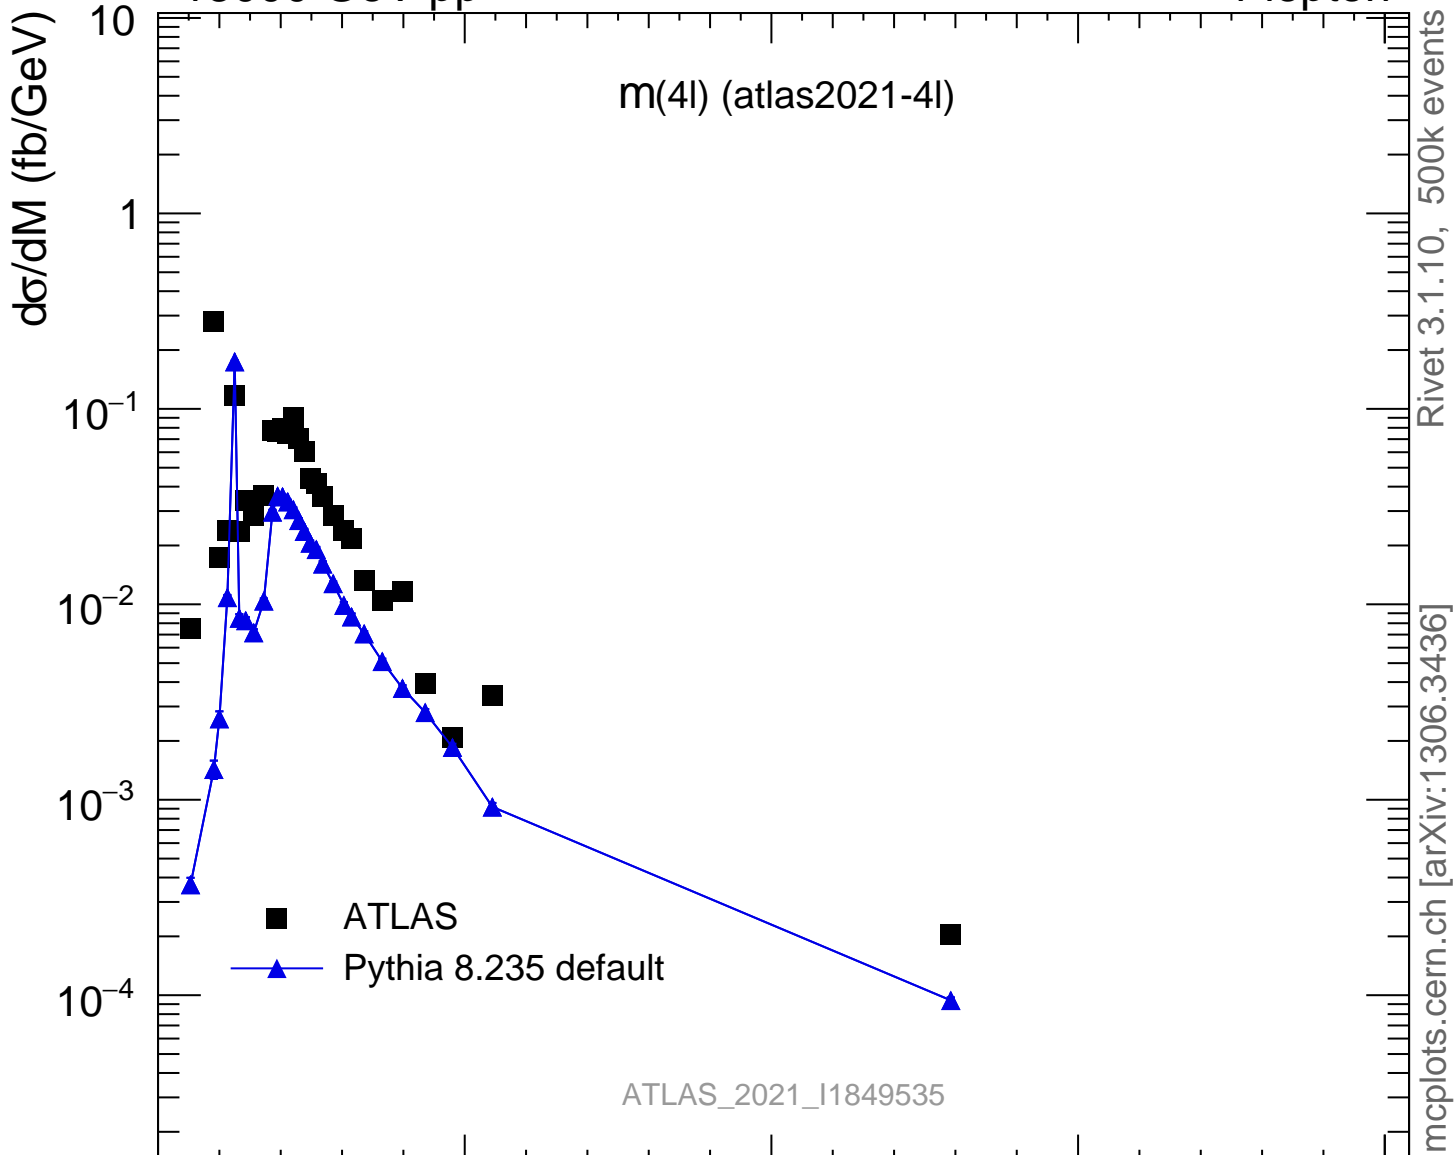

13000 GeV pp

4-lepton

Rivet 3.1.10, 500k events  
mcplots.cern.ch [arXiv:1306.3436]