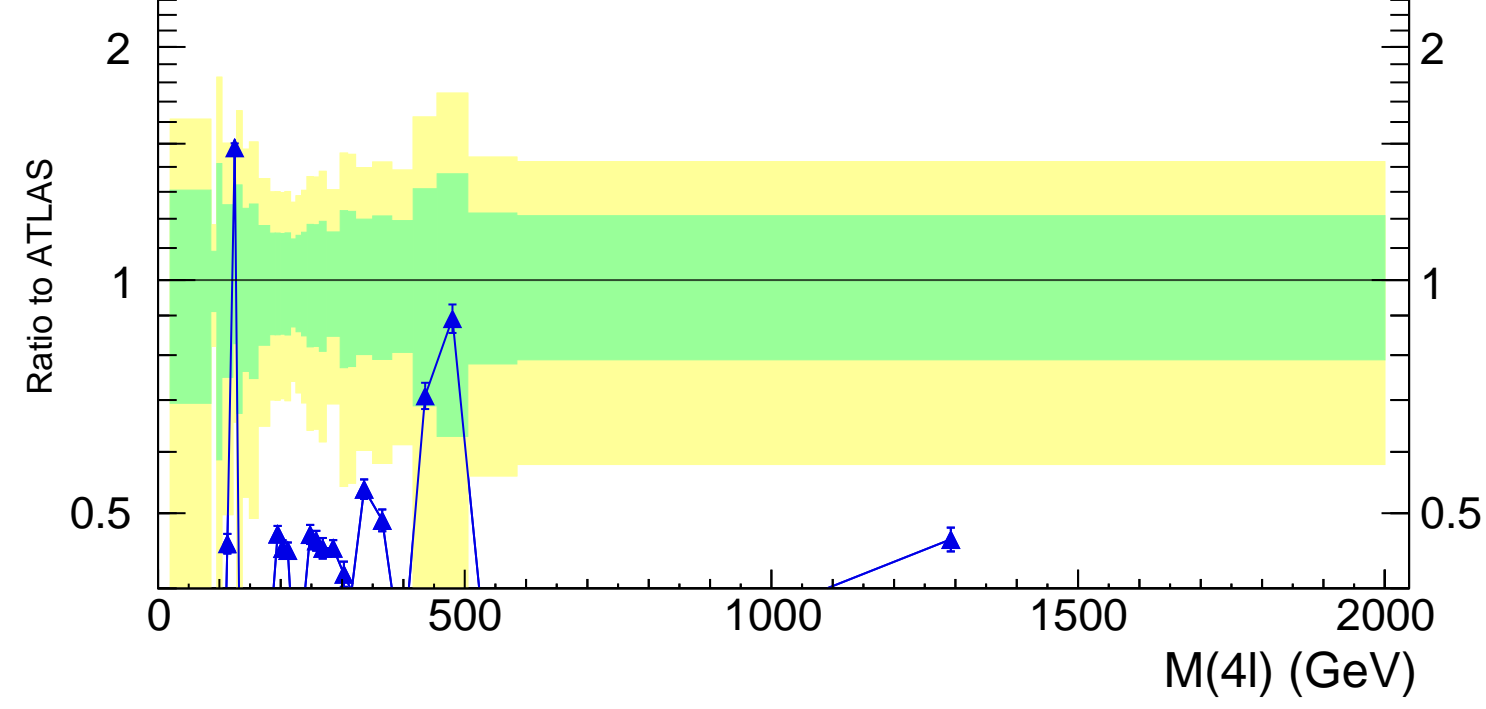

13000 GeV pp

4-lepton

Rivet 3.1.10, 500k events  
mcplots.cern.ch [arXiv:1306.3436]