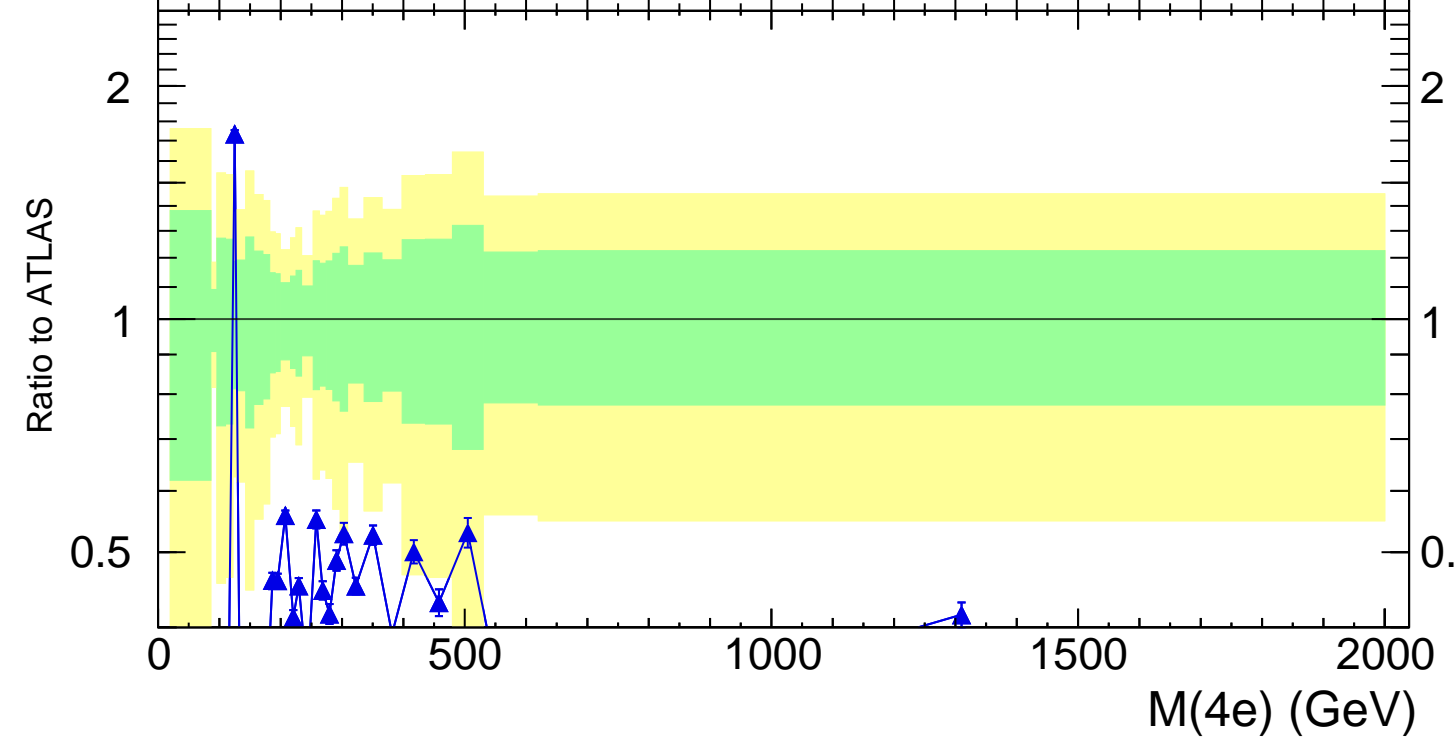

13000 GeV pp

4-lepton

Rivet 3.1.10, 500k events  
mcplots.cern.ch [arXiv:1306.3436]