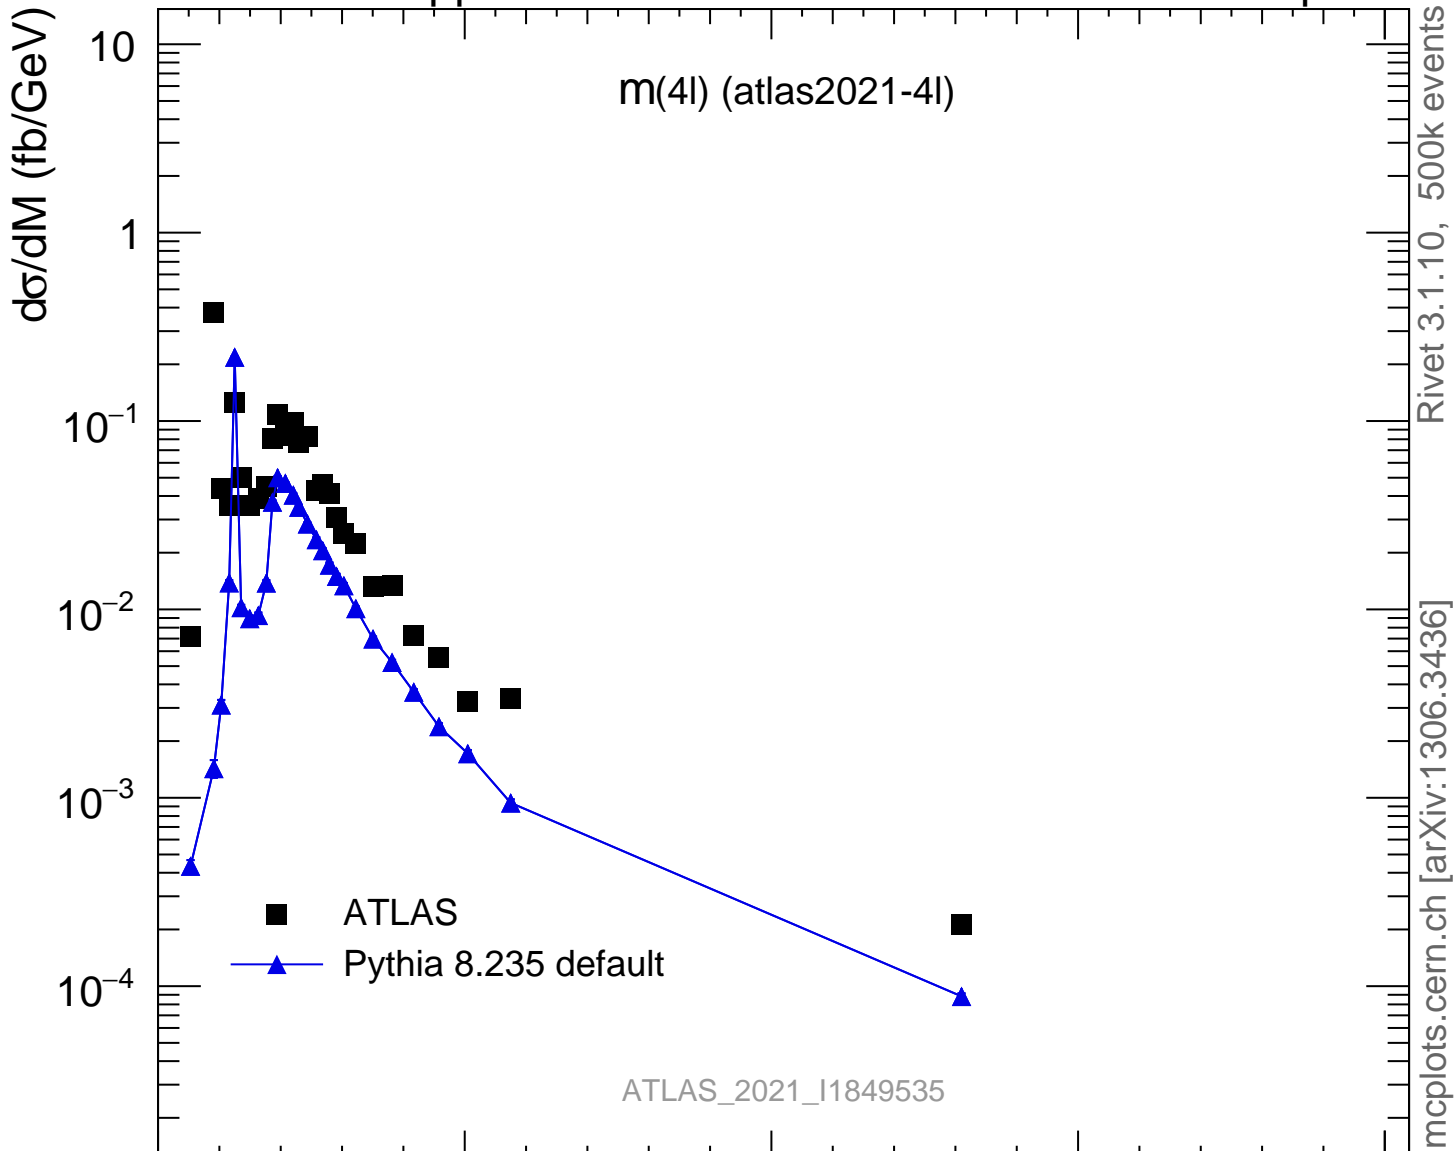

13000 GeV pp

4-lepton

Rivet 3.1.10, 500k events  
mcplots.cern.ch [arXiv:1306.3436]