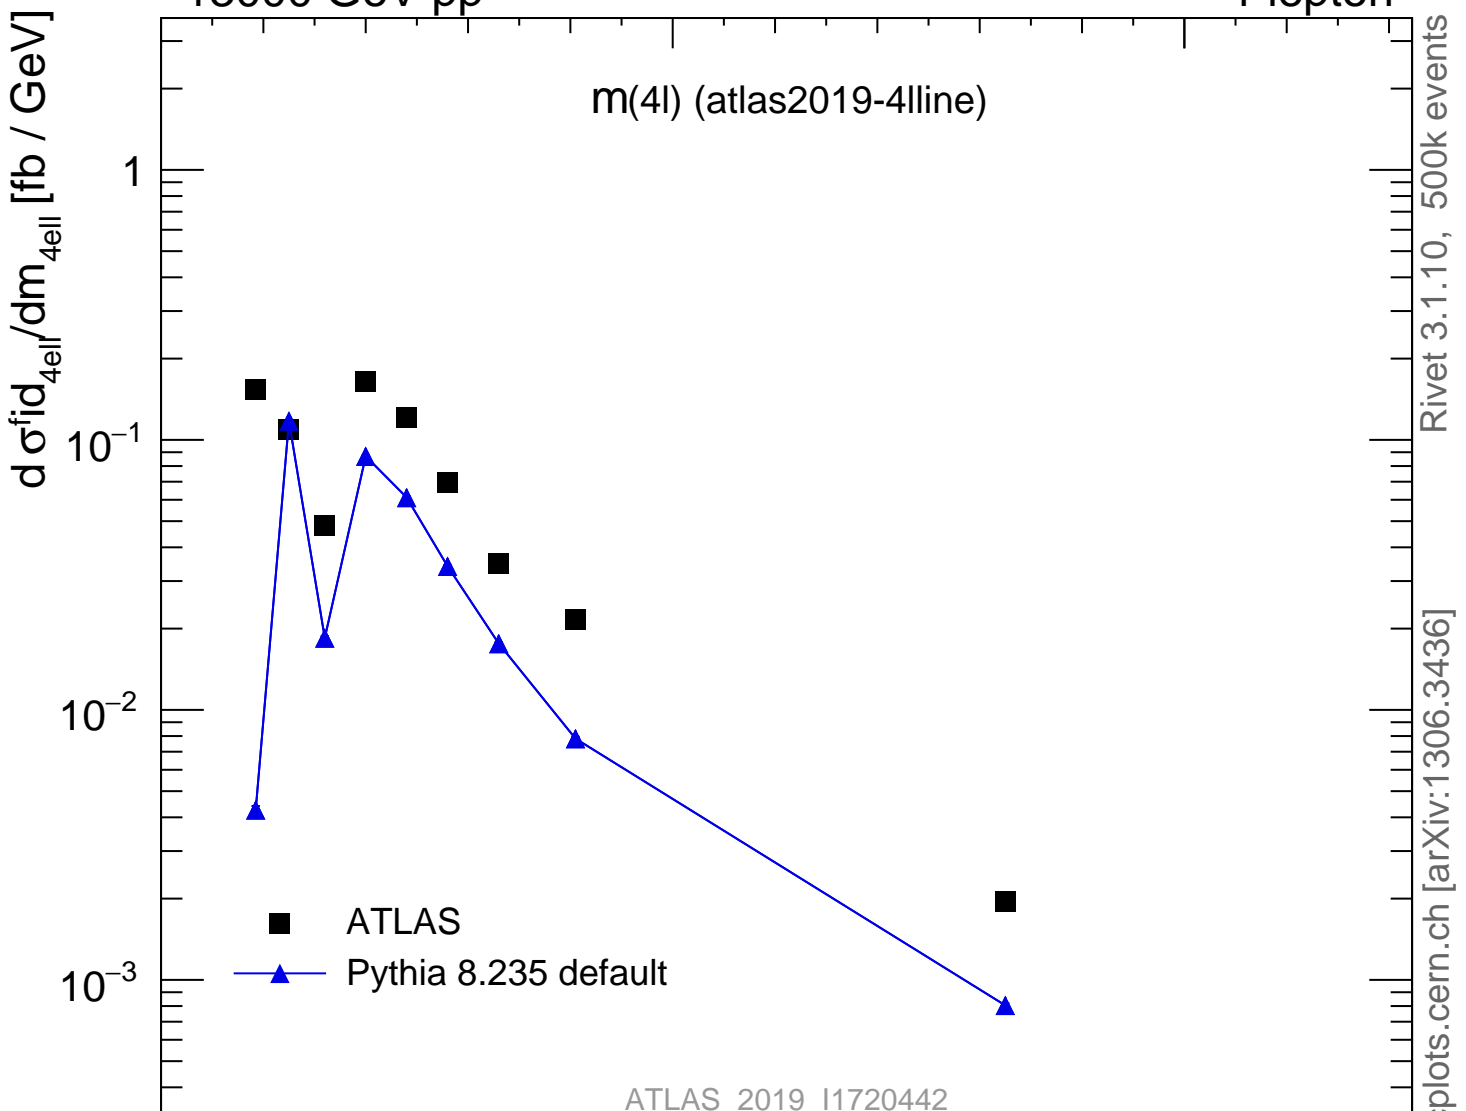

13000 GeV pp

4-lepton

$m(4l)$  (atlas2019-4lline)

Rivet 3.1.10, 500k events  
mcplots.cern.ch [arXiv:1306.3436]