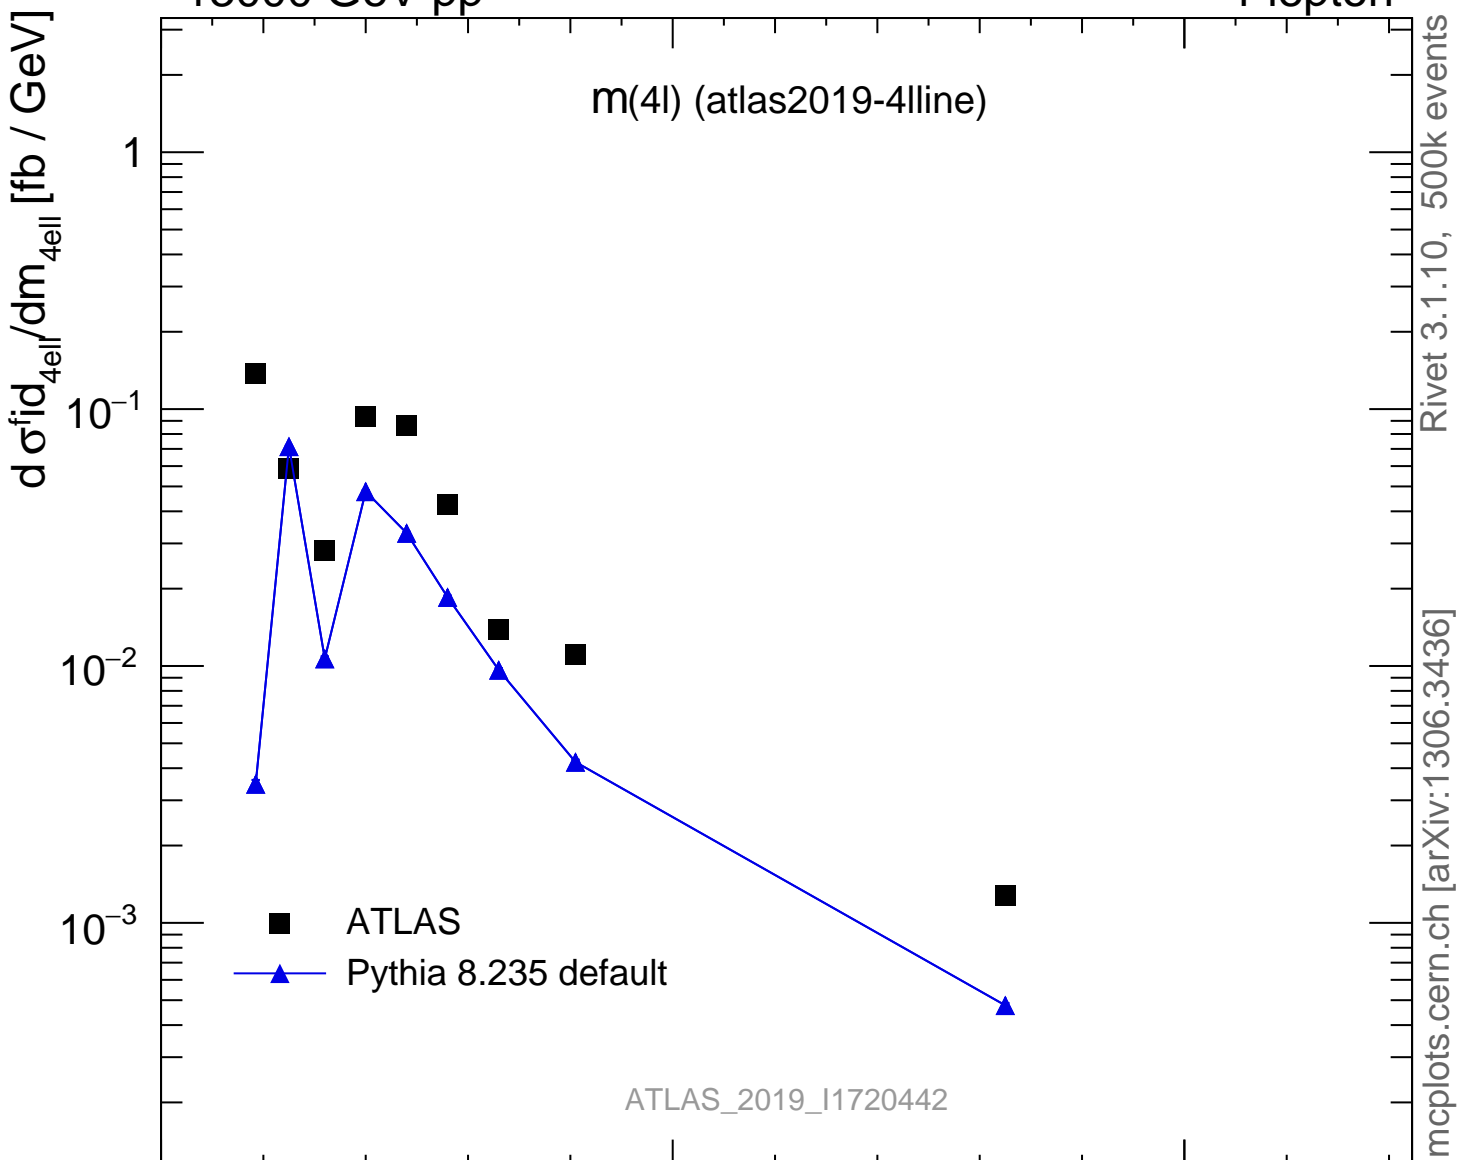

13000 GeV pp

4-lepton

$m(4l)$ (atlas2019-4lline)

Rivet 3.1.10, 500k events
mcplots.cern.ch [arXiv:1306.3436]