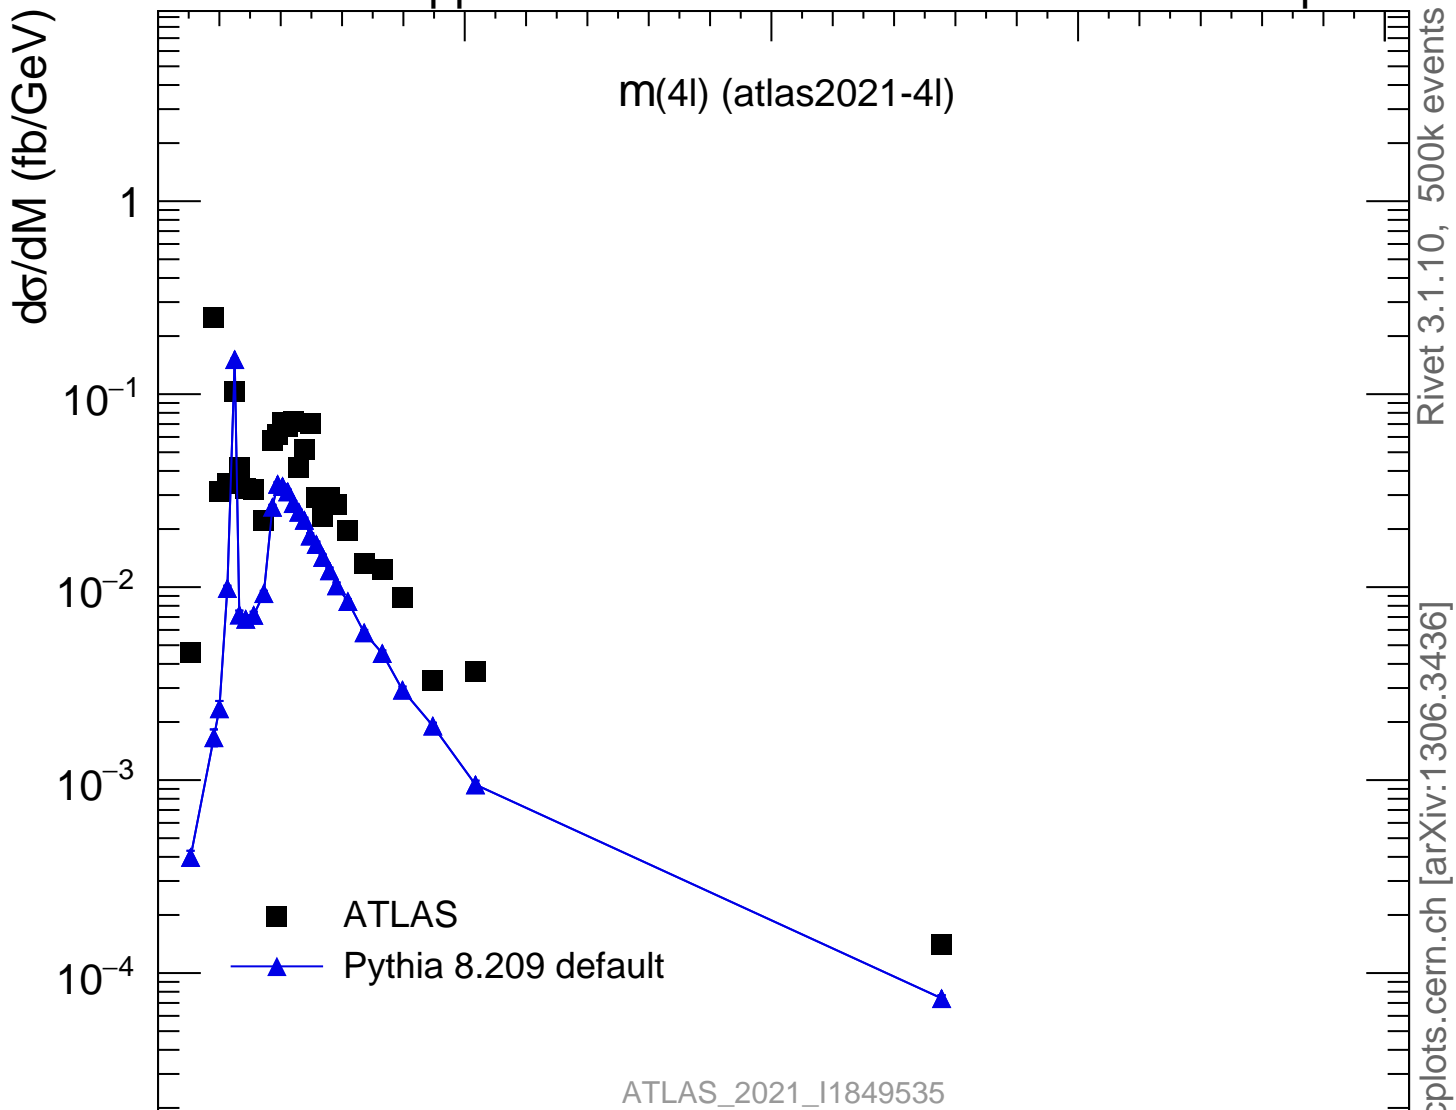

13000 GeV pp

4-lepton

Rivet 3.1.10, 500k events

mcplots.cern.ch [arXiv:1306.3436]