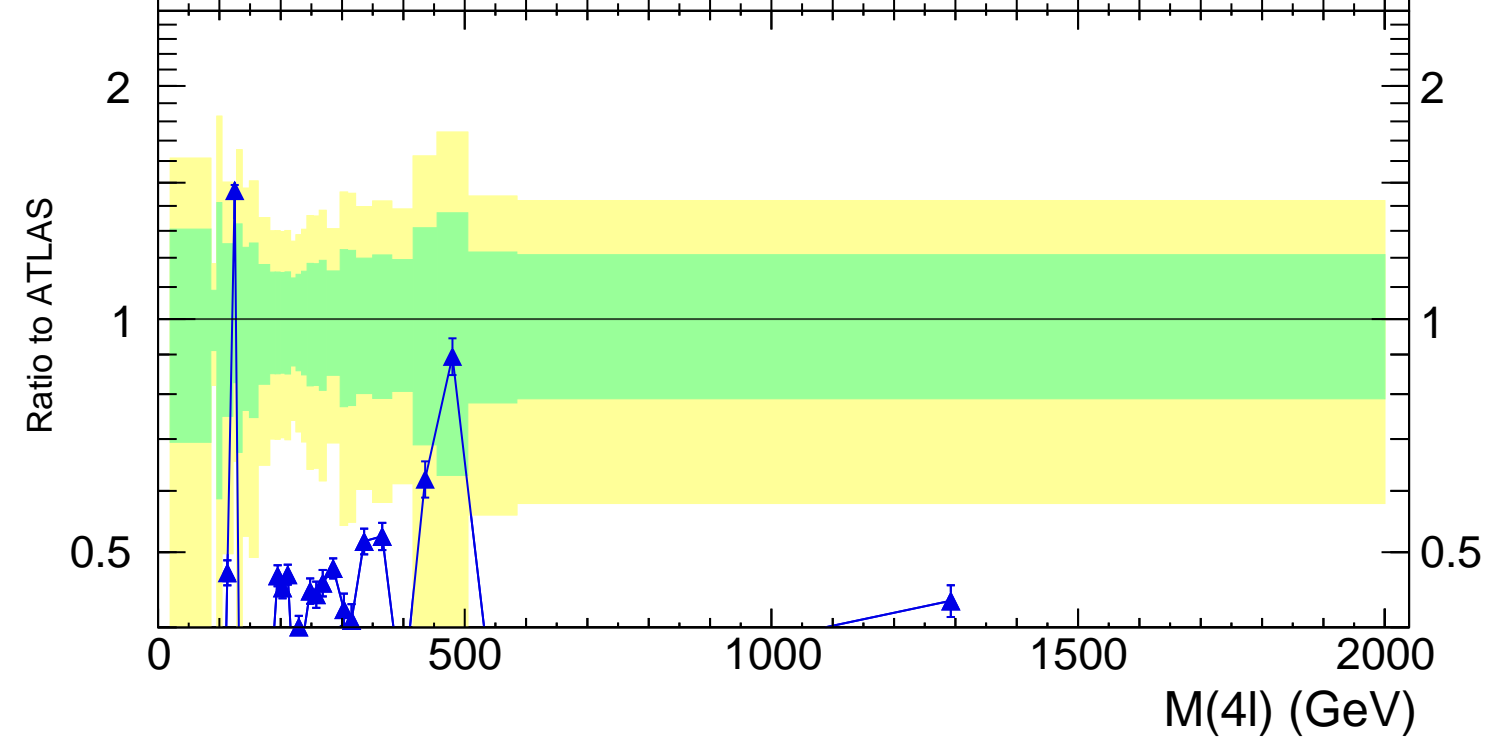

13000 GeV pp

4-lepton

Rivet 3.1.10, 300k events
mcplots.cern.ch [arXiv:1306.3436]