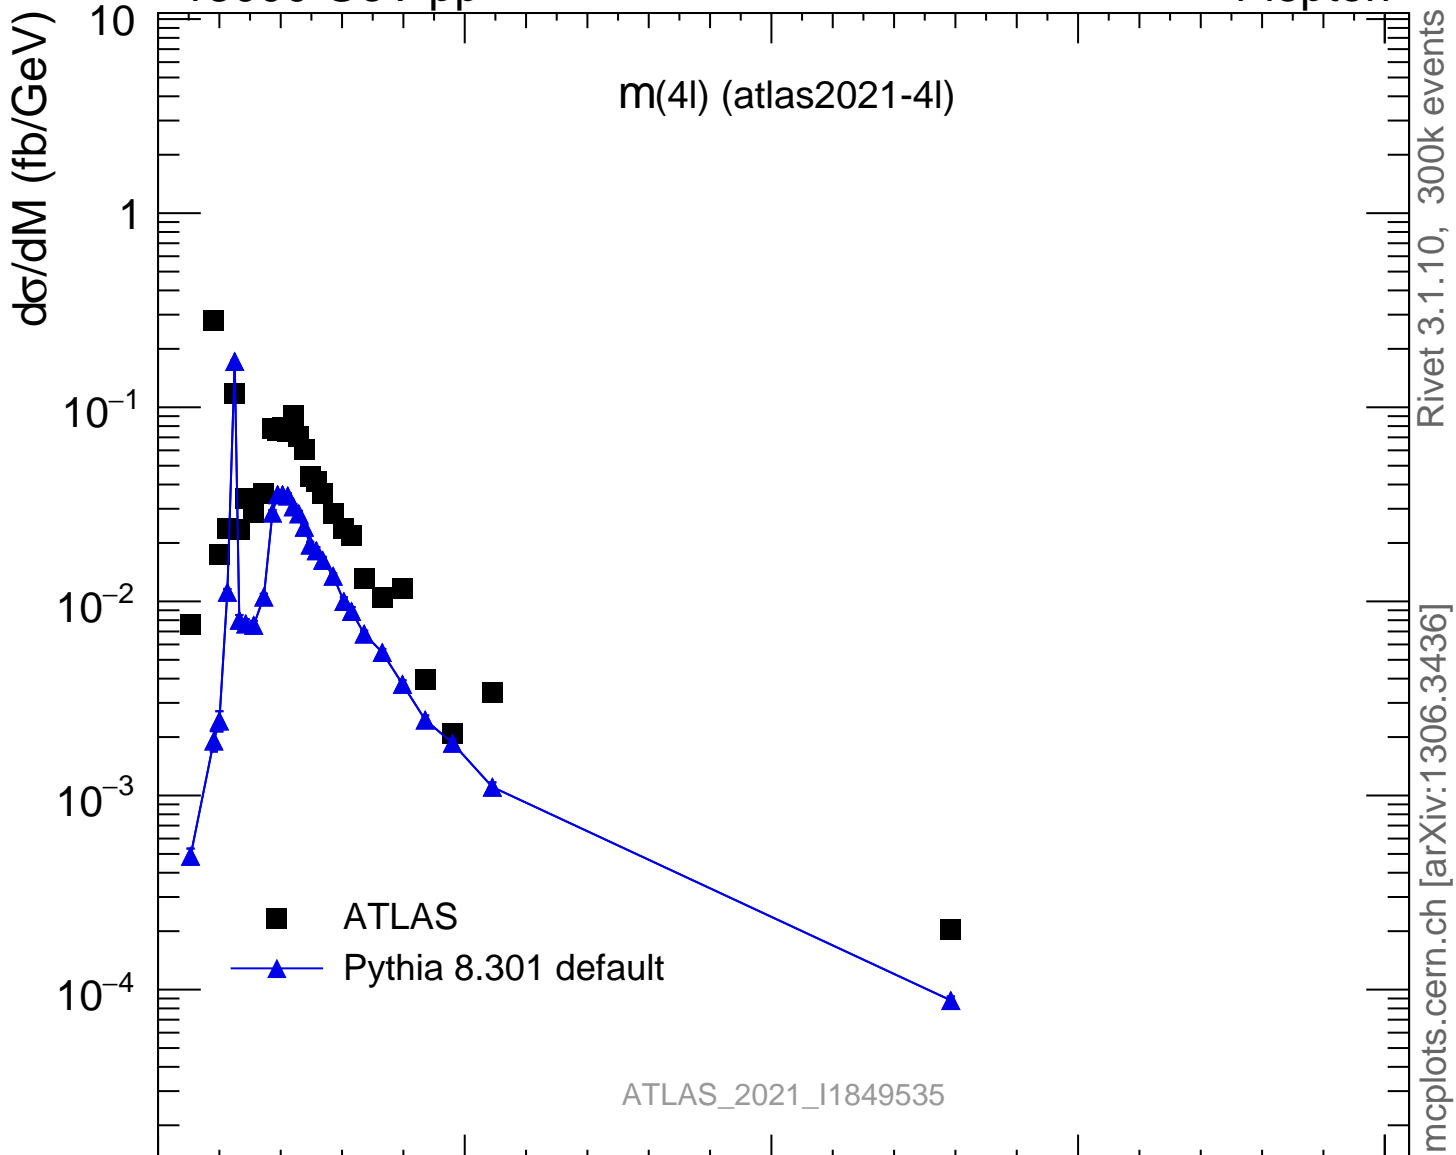

13000 GeV pp

4-lepton

Rivet 3.1.10, 300k events
mcplots.cern.ch [arXiv:1306.3436]