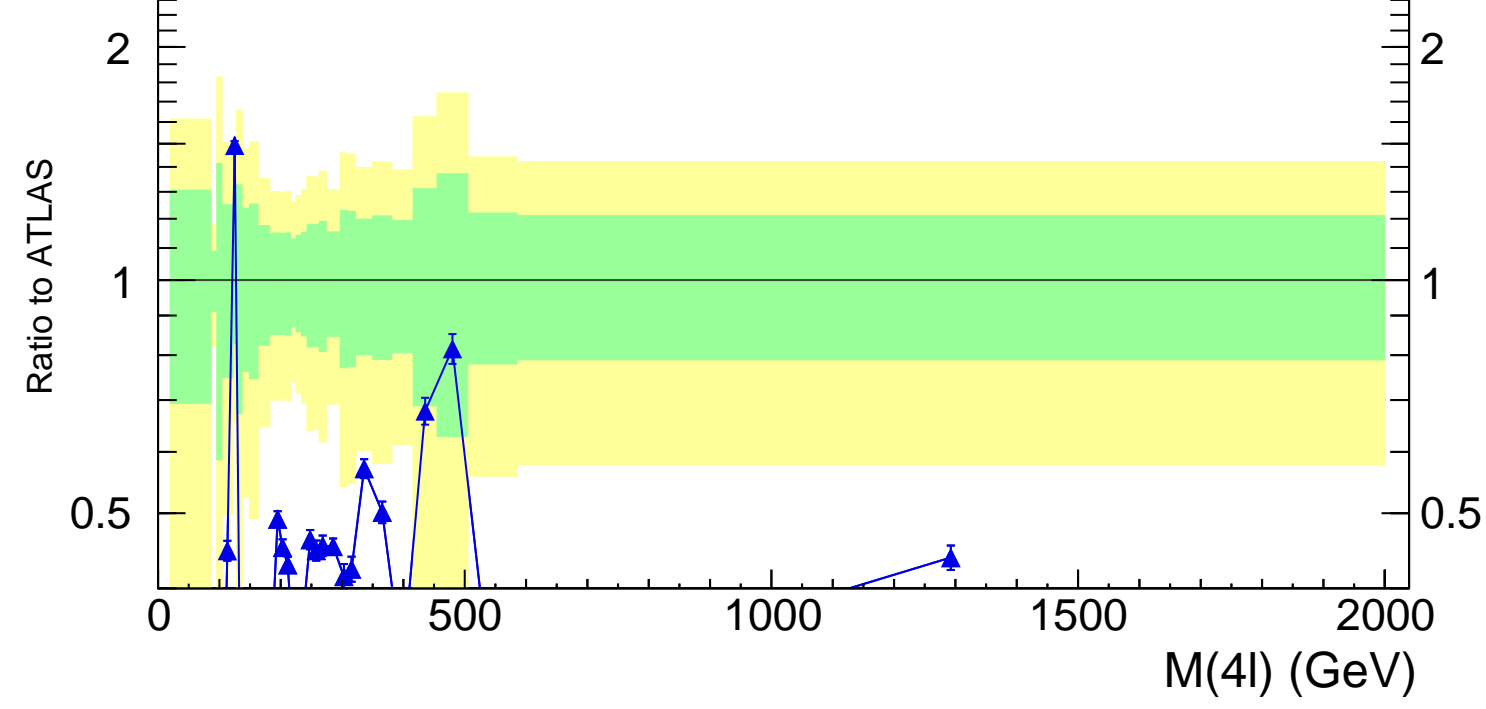

13000 GeV pp

4-lepton

Rivet 3.1.10, 500k events  
mcplots.cern.ch [arXiv:1306.3436]