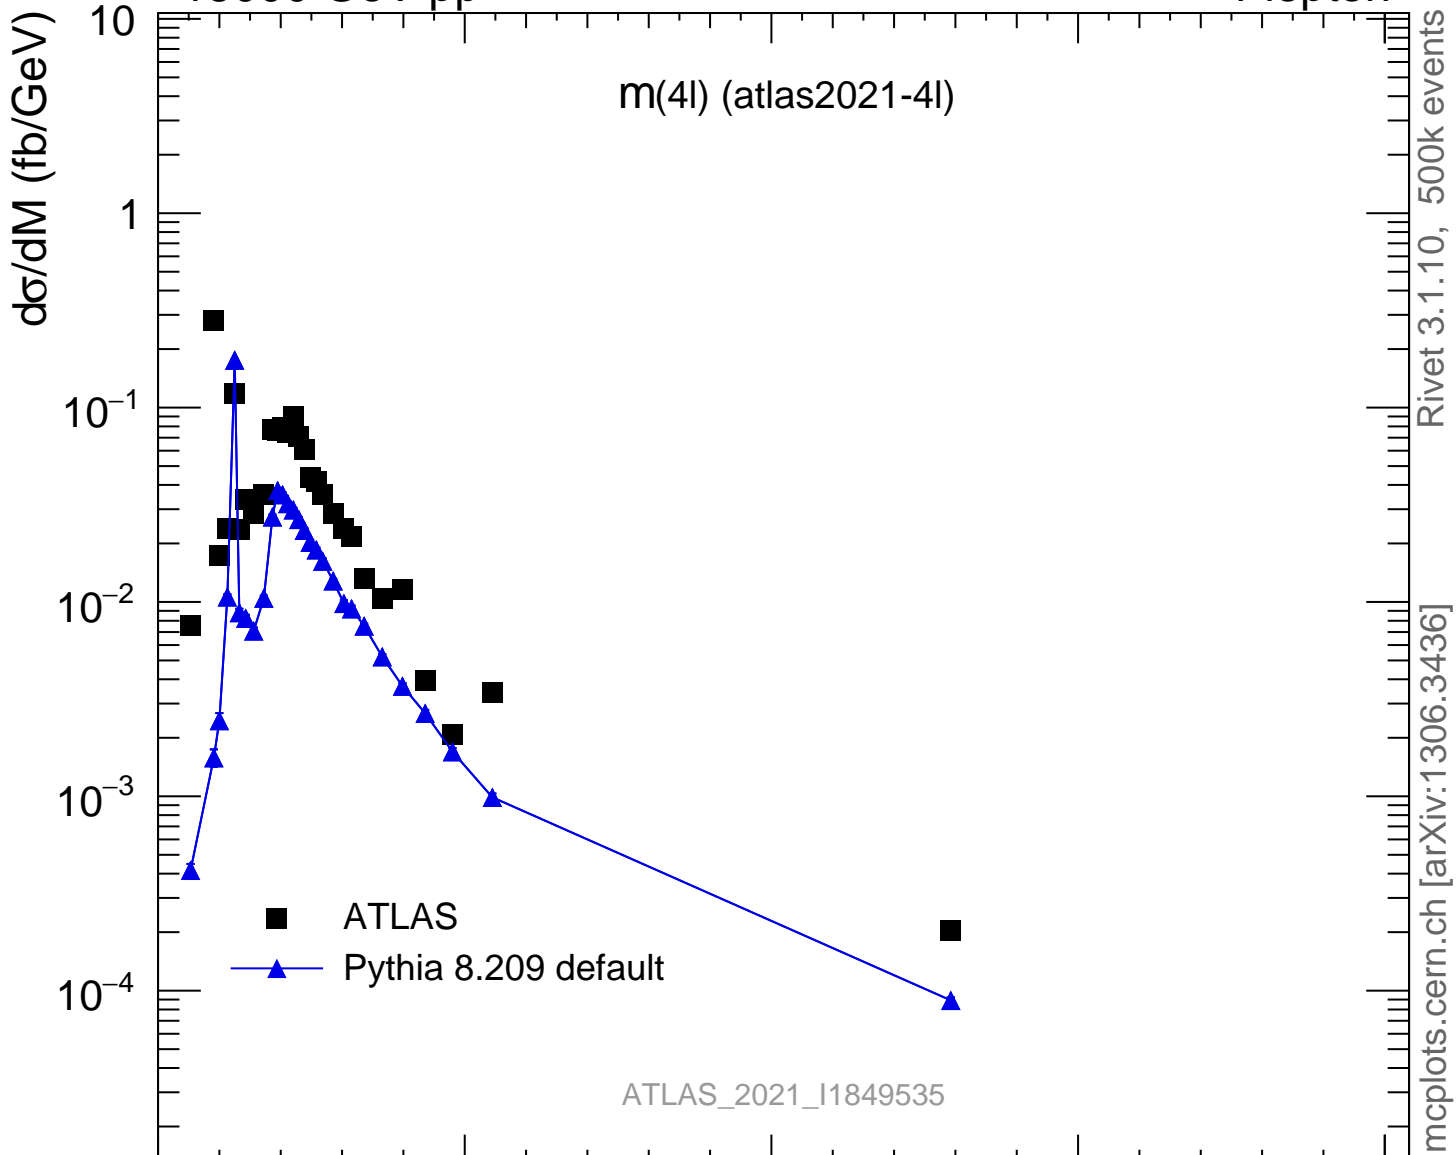

13000 GeV pp

4-lepton

Rivet 3.1.10, 500k events  
mcplots.cern.ch [arXiv:1306.3436]