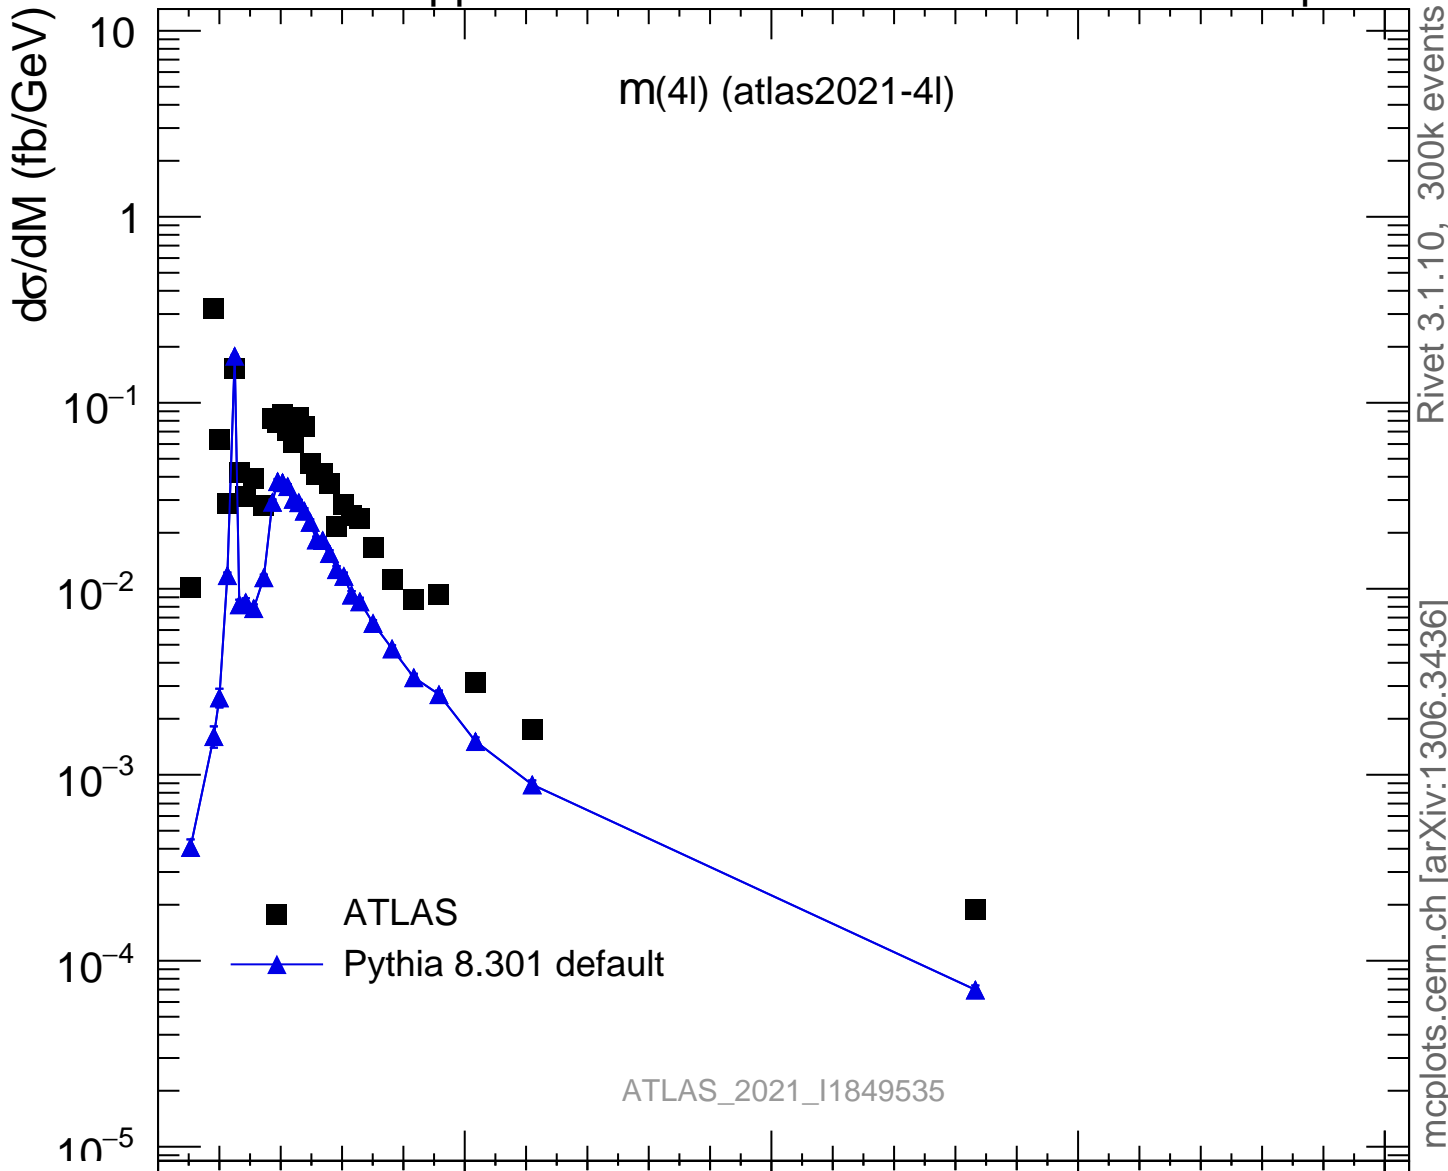

13000 GeV pp

4-lepton

ATLAS\_2021\_I1849535

Rivet 3.1.10, 300k events  
mcplots.cern.ch [arXiv:1306.3436]