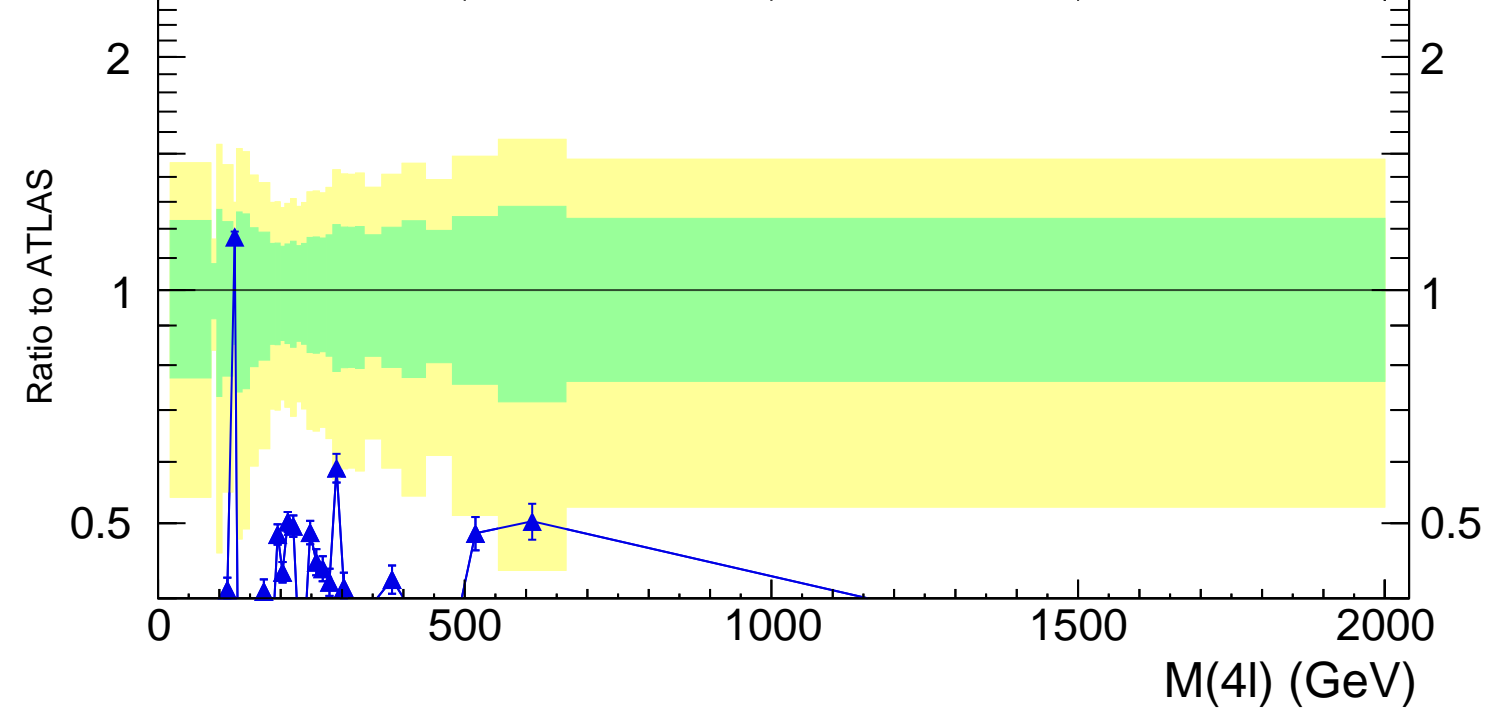

13000 GeV pp

4-lepton

ATLAS\_2021\_I1849535

Rivet 3.1.10, 300k events  
mcplots.cern.ch [arXiv:1306.3436]