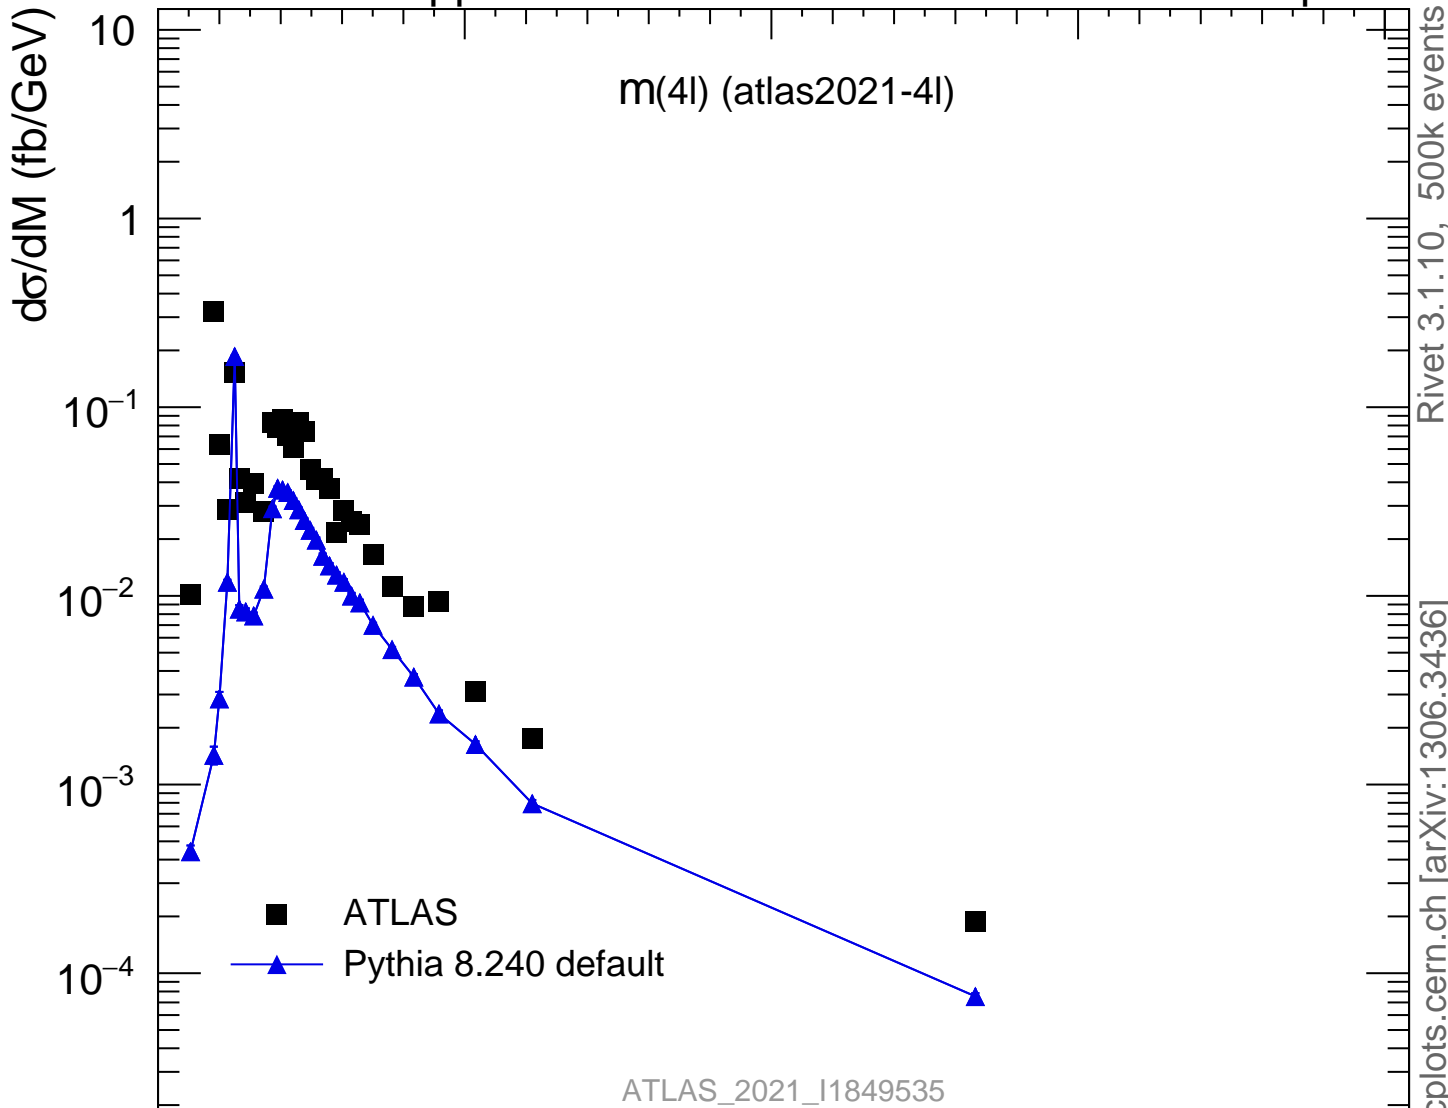

13000 GeV pp

4-lepton

Rivet 3.1.10, 500k events

mcplots.cern.ch [arXiv:1306.3436]