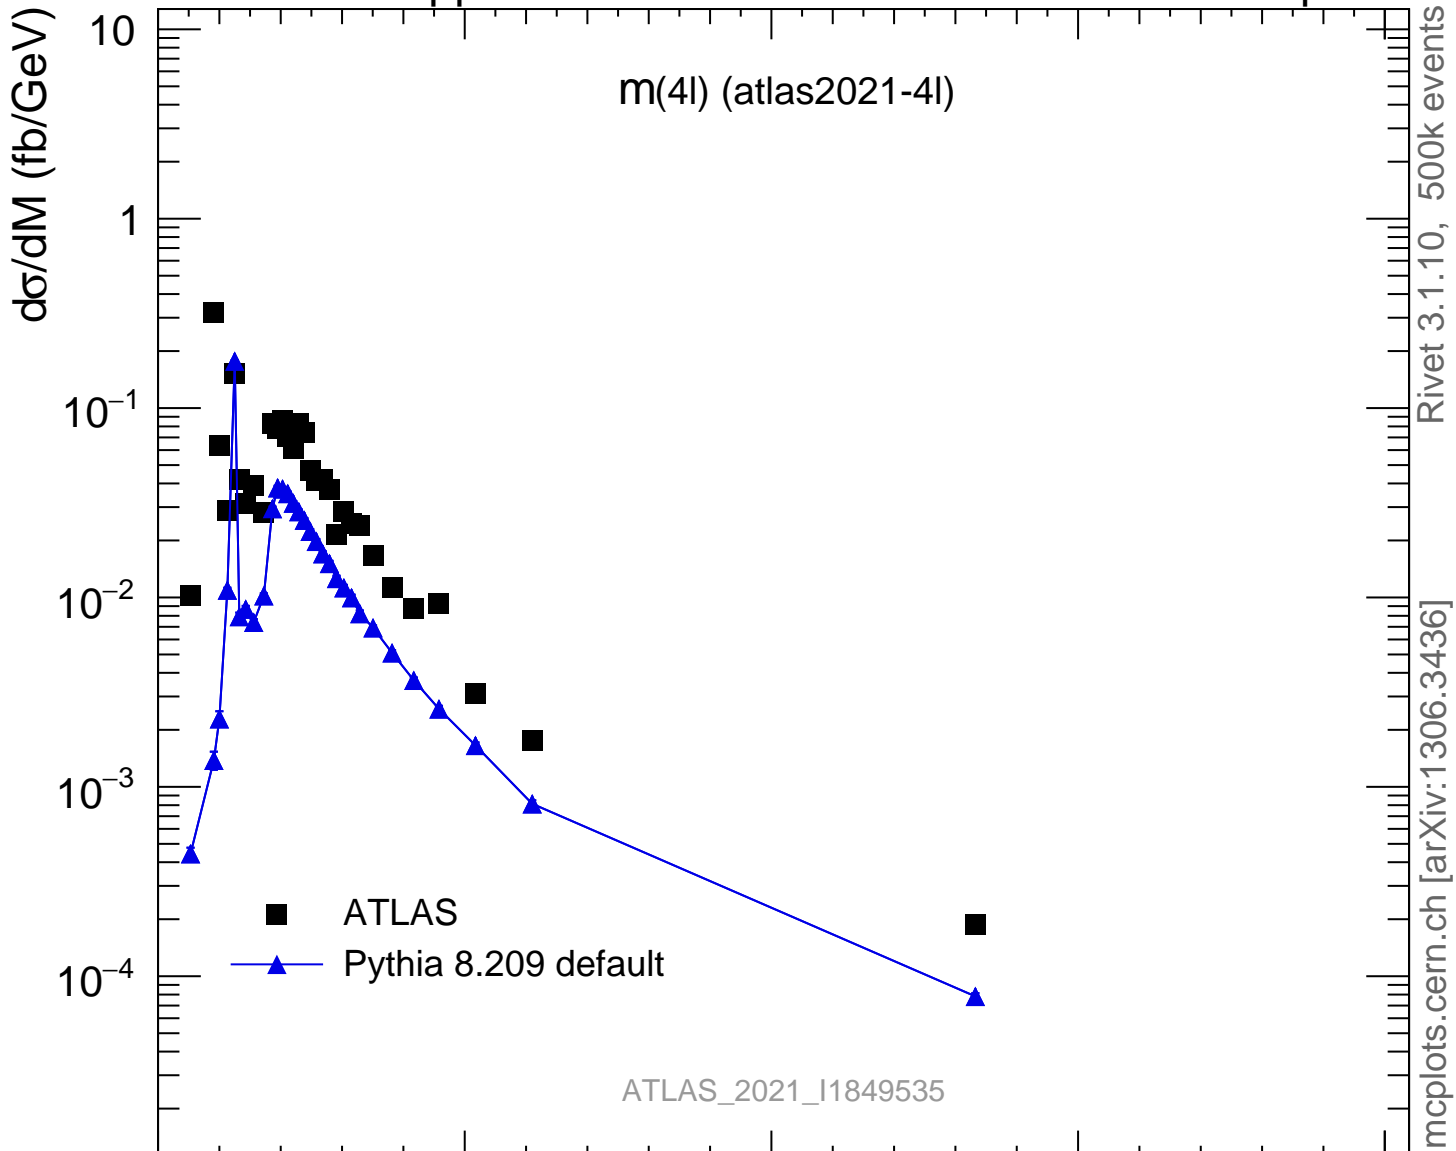

13000 GeV pp

4-lepton

Rivet 3.1.10, 500k events
mcplots.cern.ch [arXiv:1306.3436]