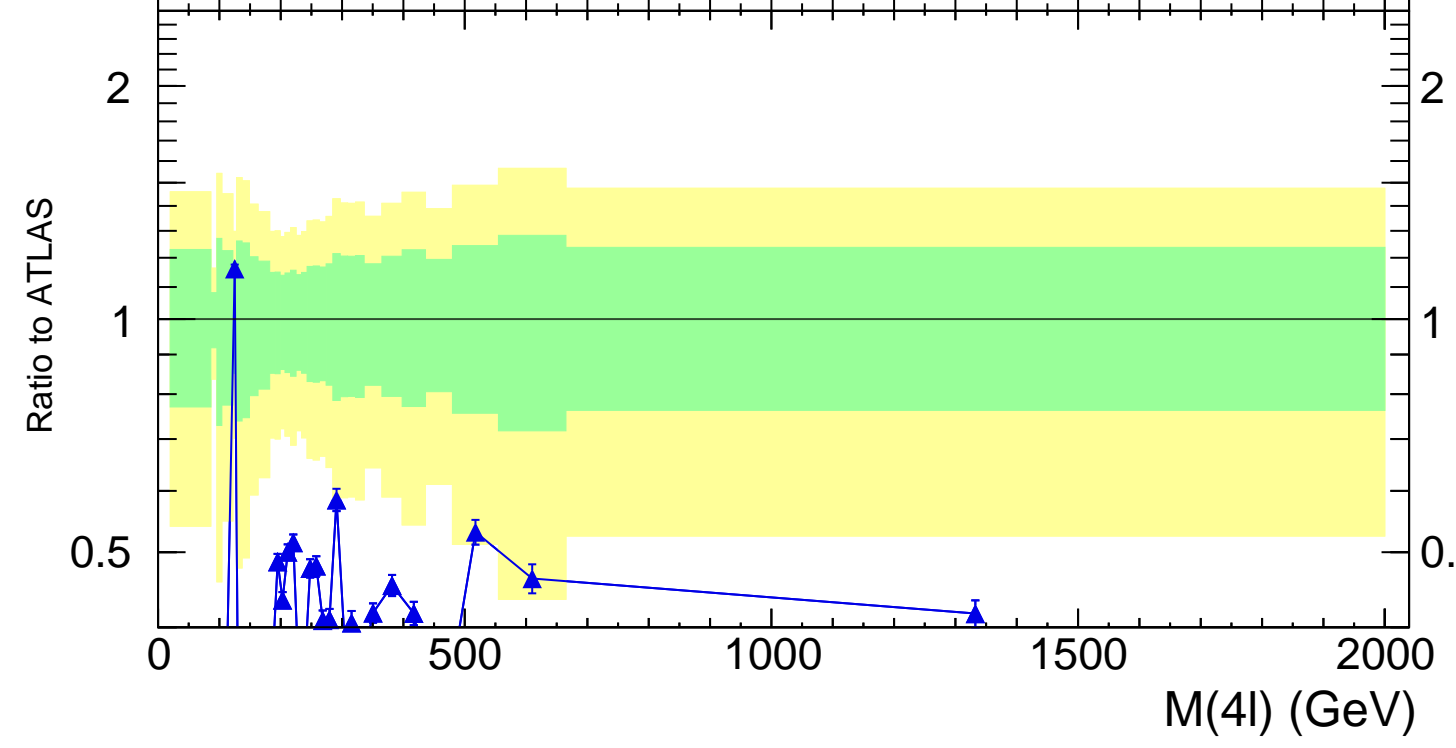

13000 GeV pp

4-lepton

Rivet 3.1.10, 500k events
mcplots.cern.ch [arXiv:1306.3436]