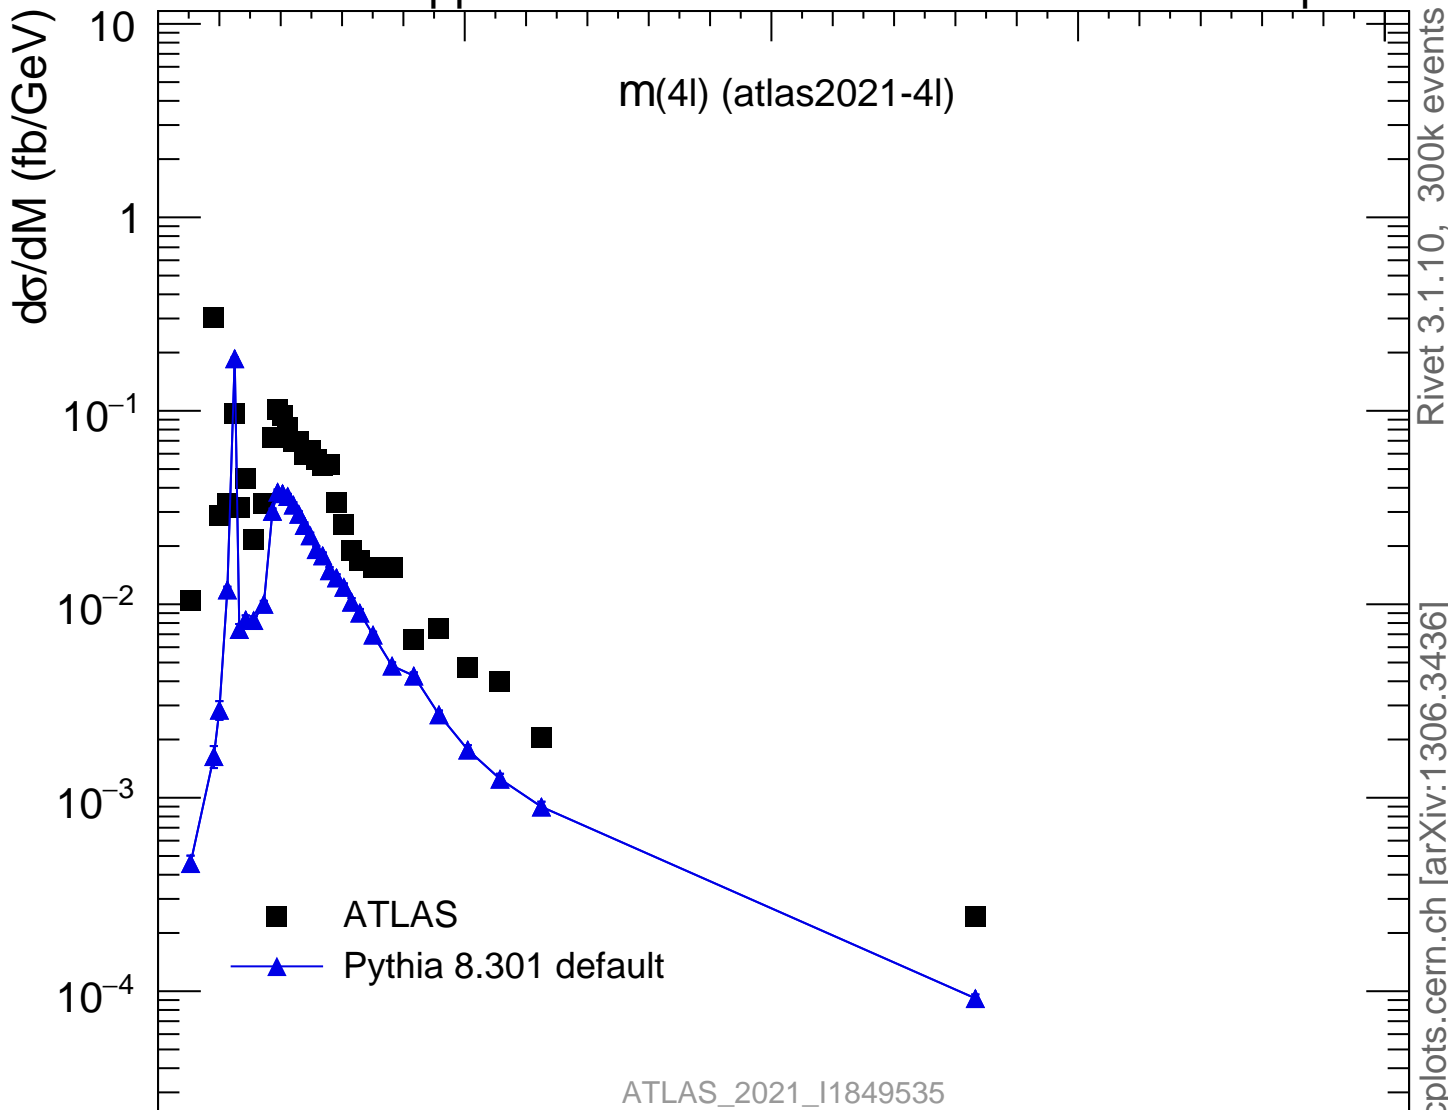

13000 GeV pp

4-lepton

Rivet 3.1.10, 300k events

mcplots.cern.ch [arXiv:1306.3436]