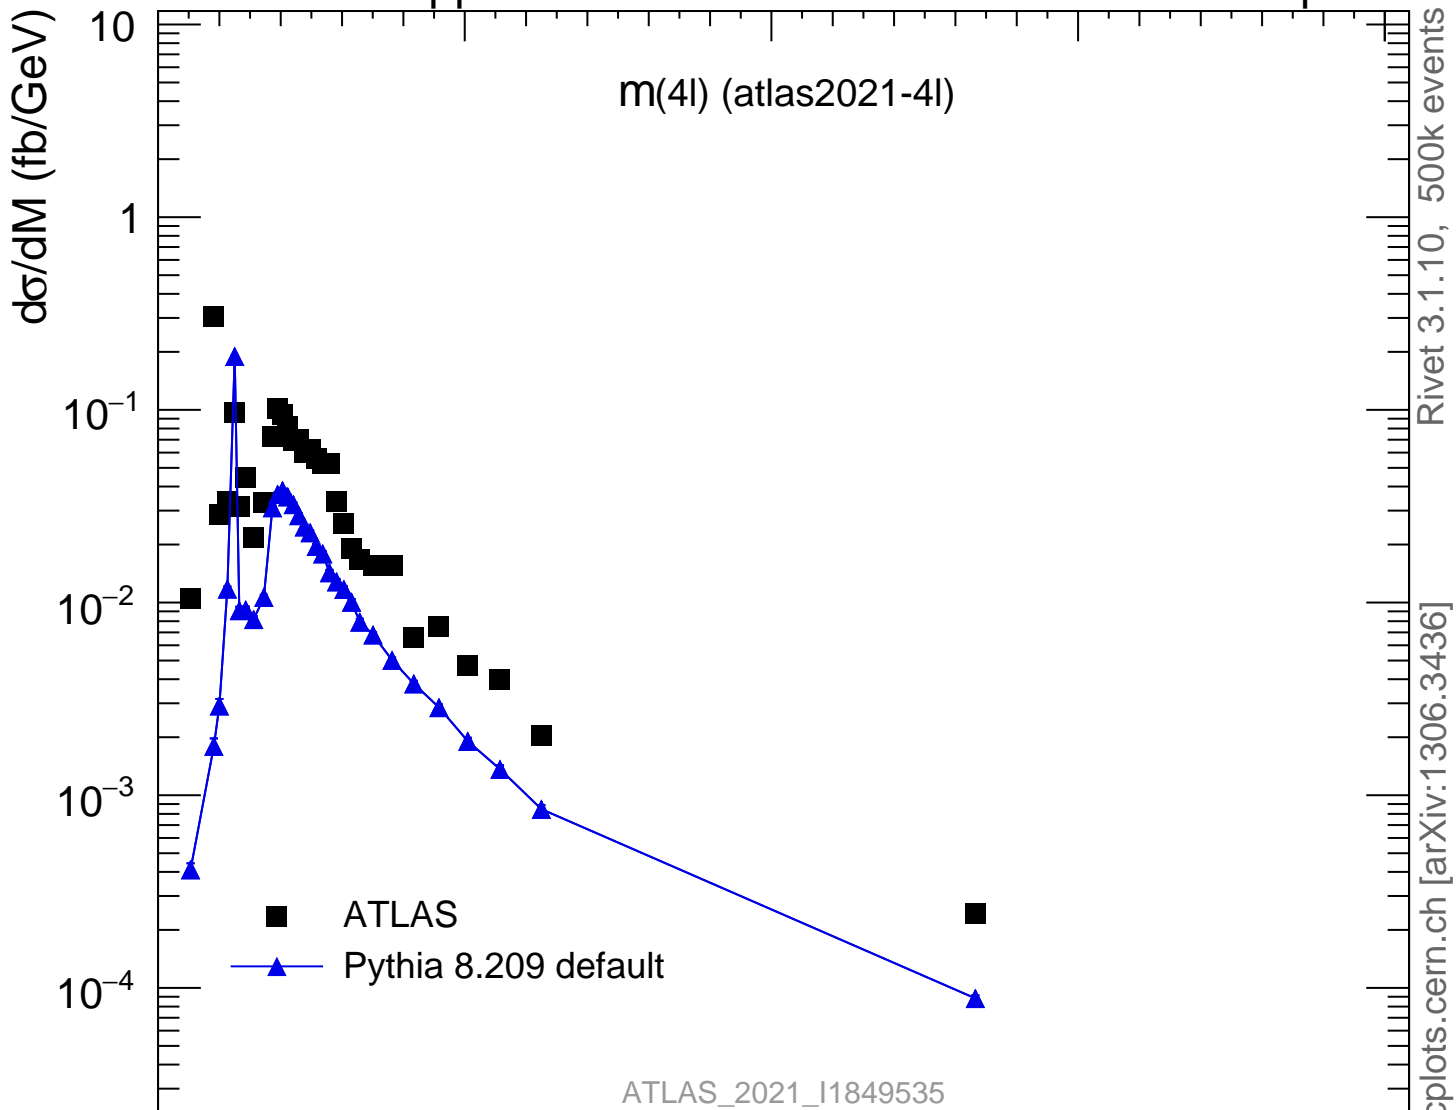

13000 GeV pp

4-lepton

Rivet 3.1.10, 500k events  
mcplots.cern.ch [arXiv:1306.3436]