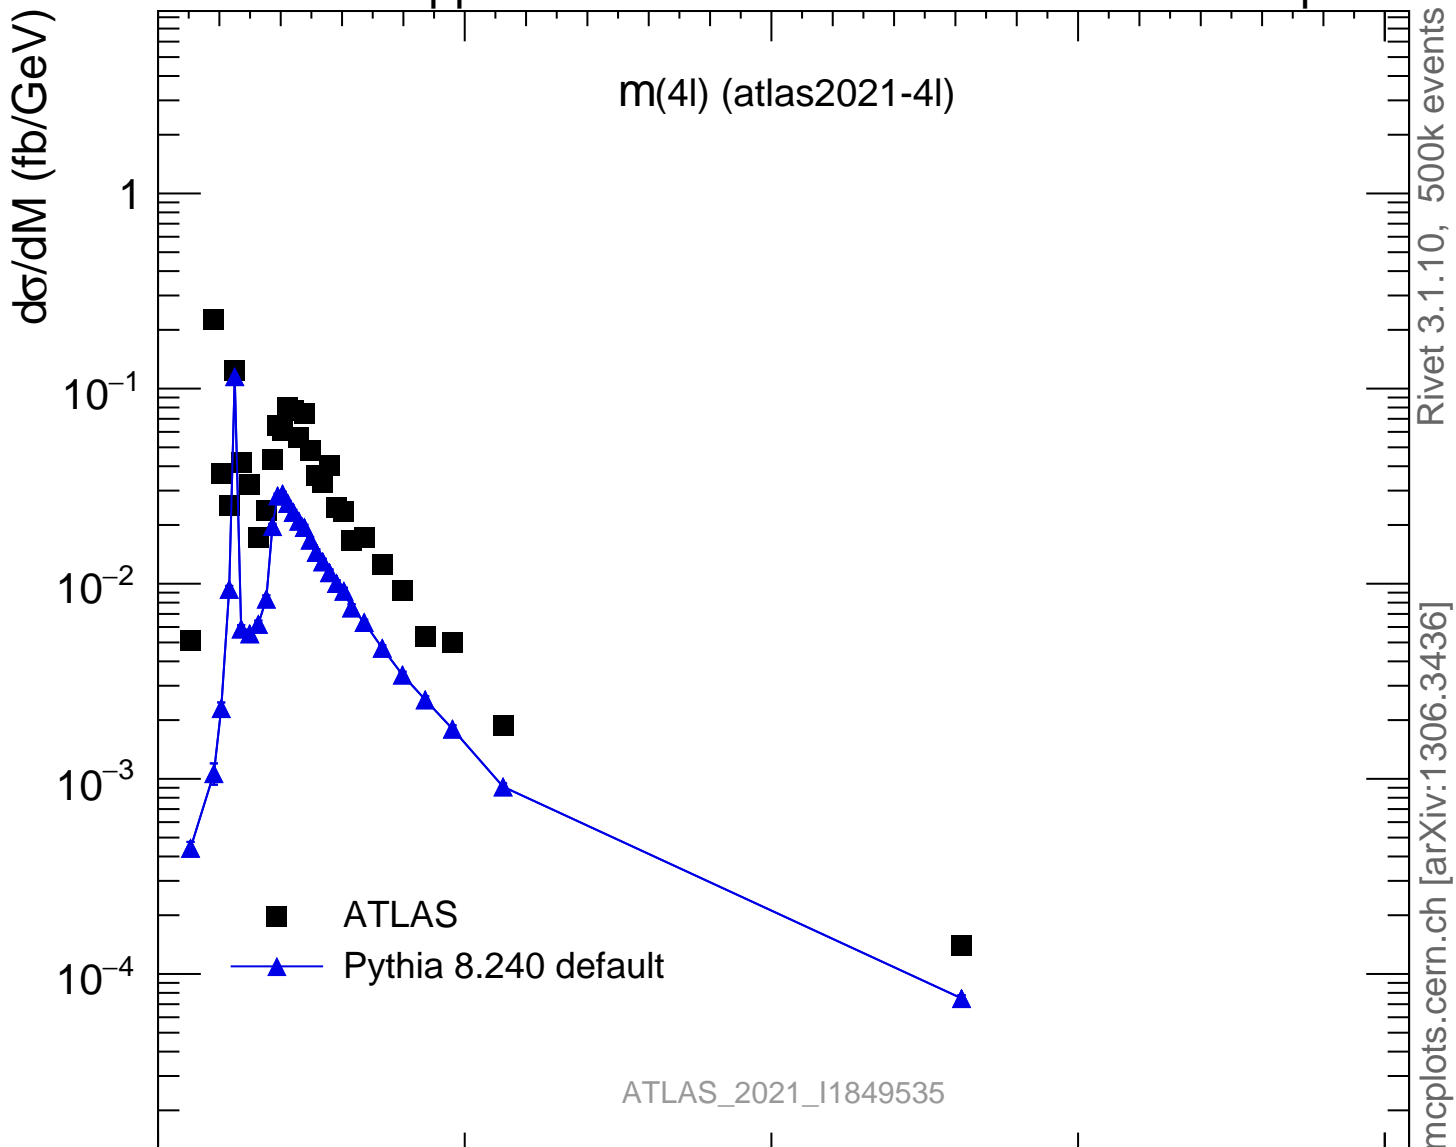

13000 GeV pp

4-lepton

Rivet 3.1.10, 500k events
mcplots.cern.ch [arXiv:1306.3436]