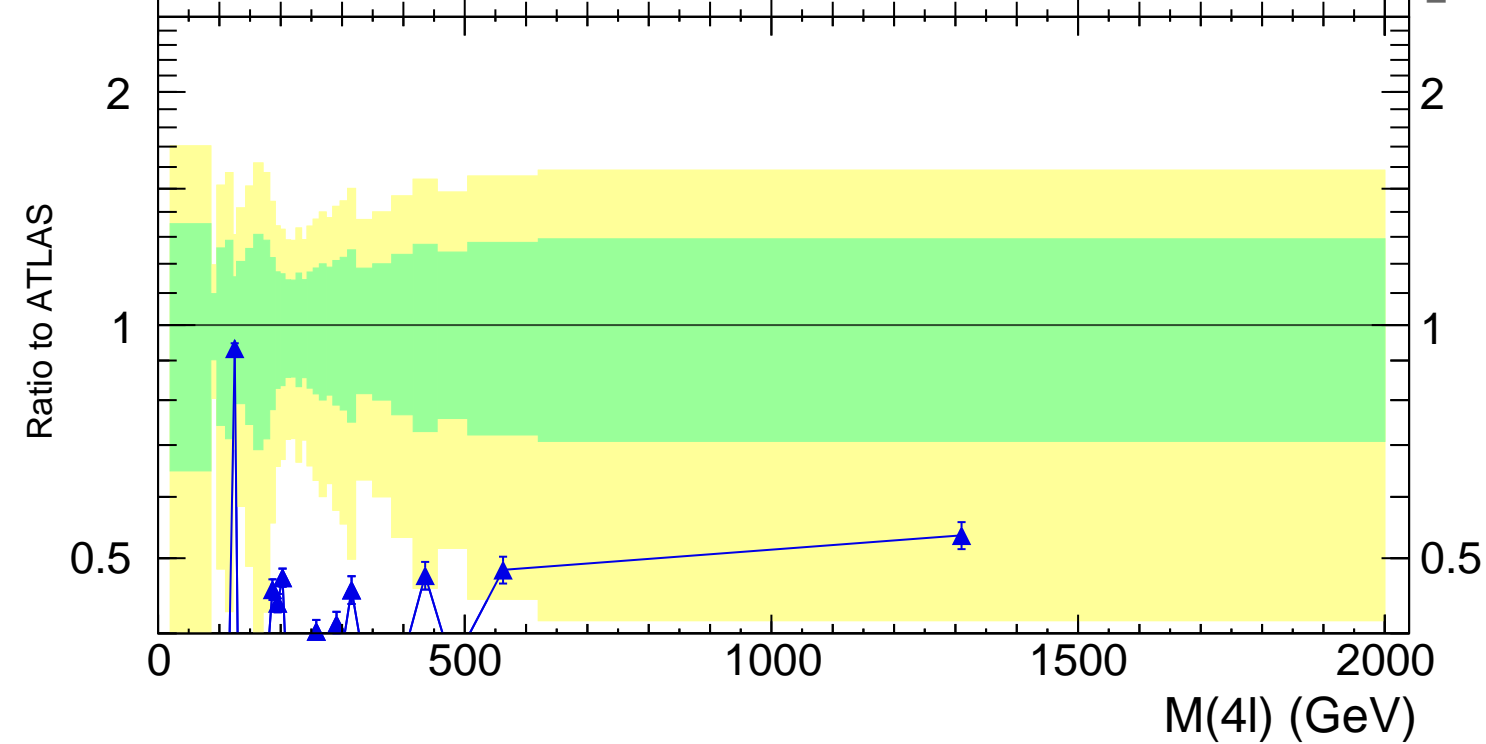

13000 GeV pp

4-lepton

Rivet 3.1.10, 500k events
mcplots.cern.ch [arXiv:1306.3436]