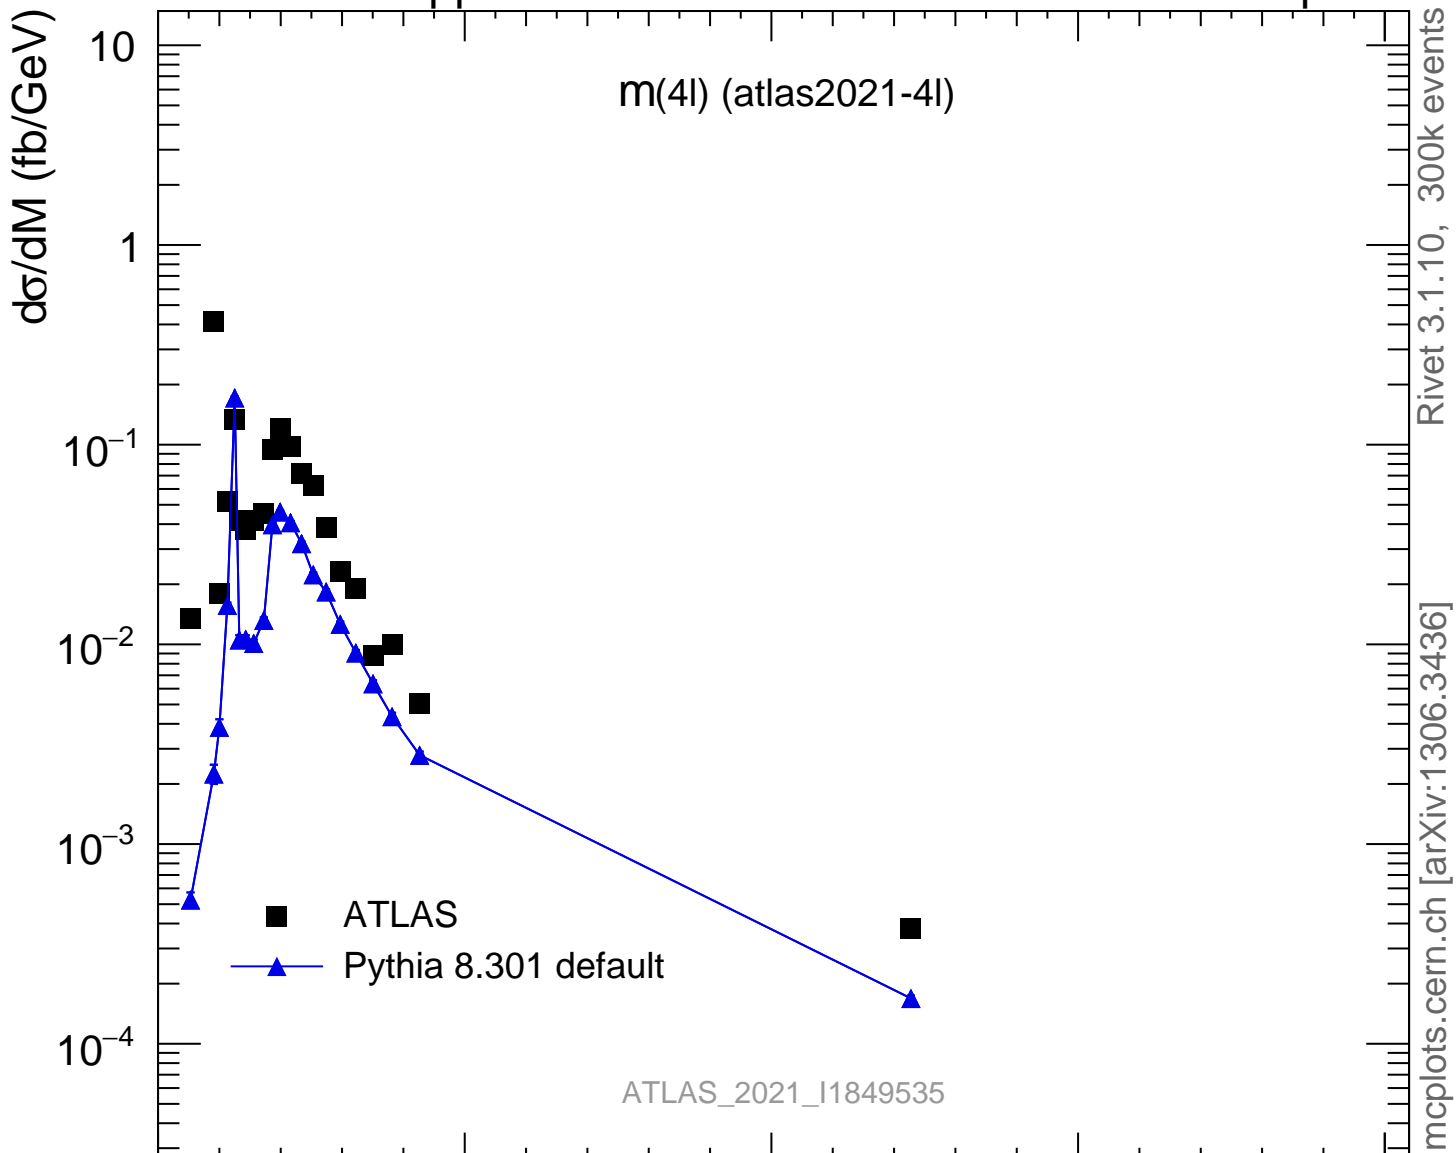

13000 GeV pp

4-lepton

Rivet 3.1.10, 300k events
mcplots.cern.ch [arXiv:1306.3436]