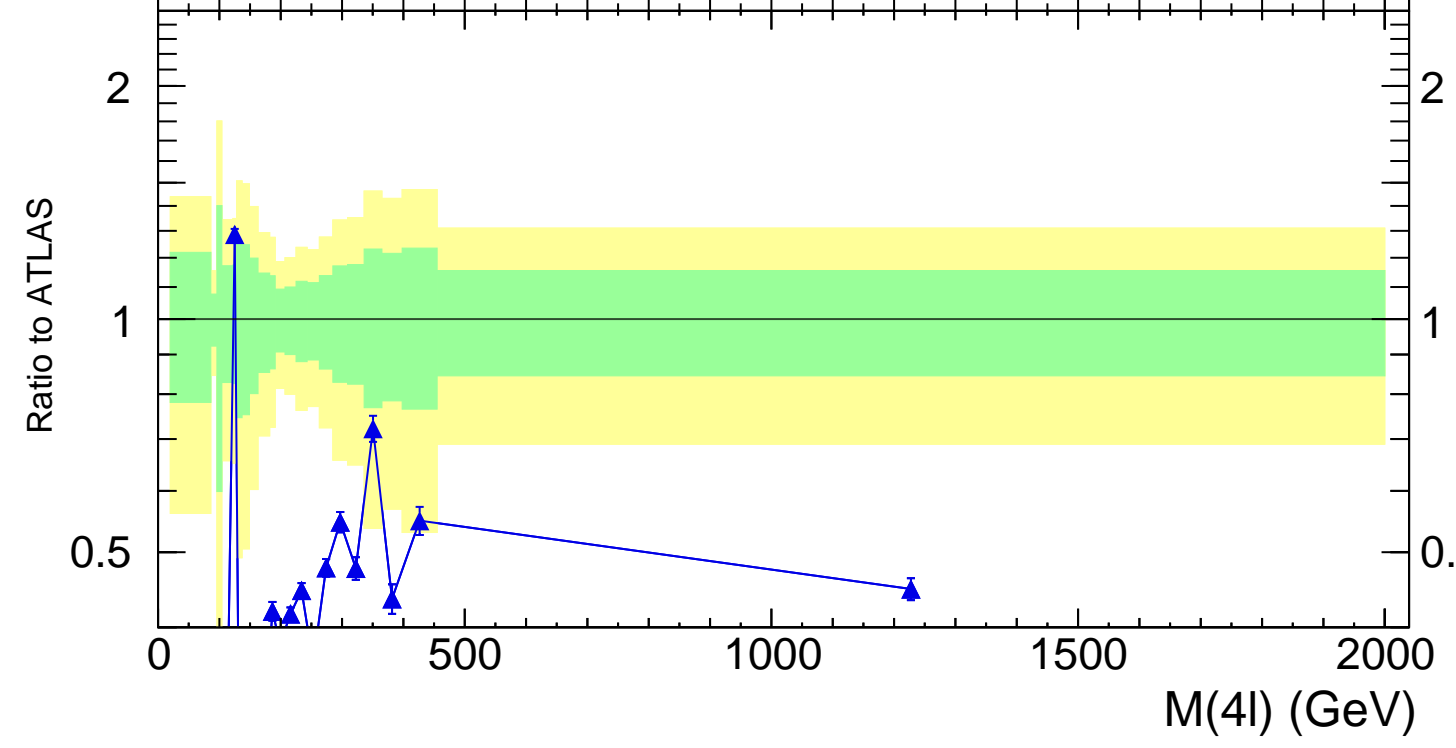

13000 GeV pp

4-lepton

Rivet 3.1.10, 300k events
mcplots.cern.ch [arXiv:1306.3436]