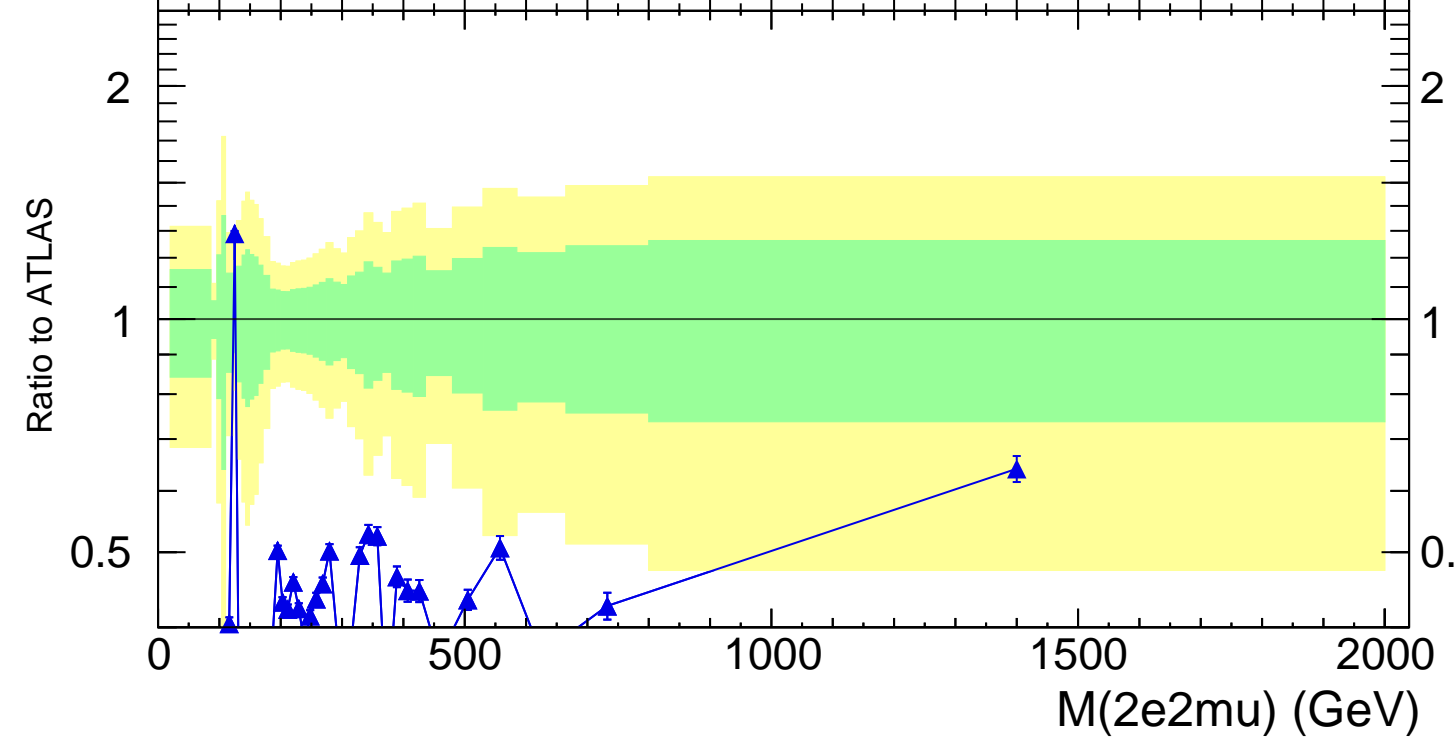

13000 GeV pp

4-lepton

Rivet 3.1.10, 500k events
mcplots.cern.ch [arXiv:1306.3436]