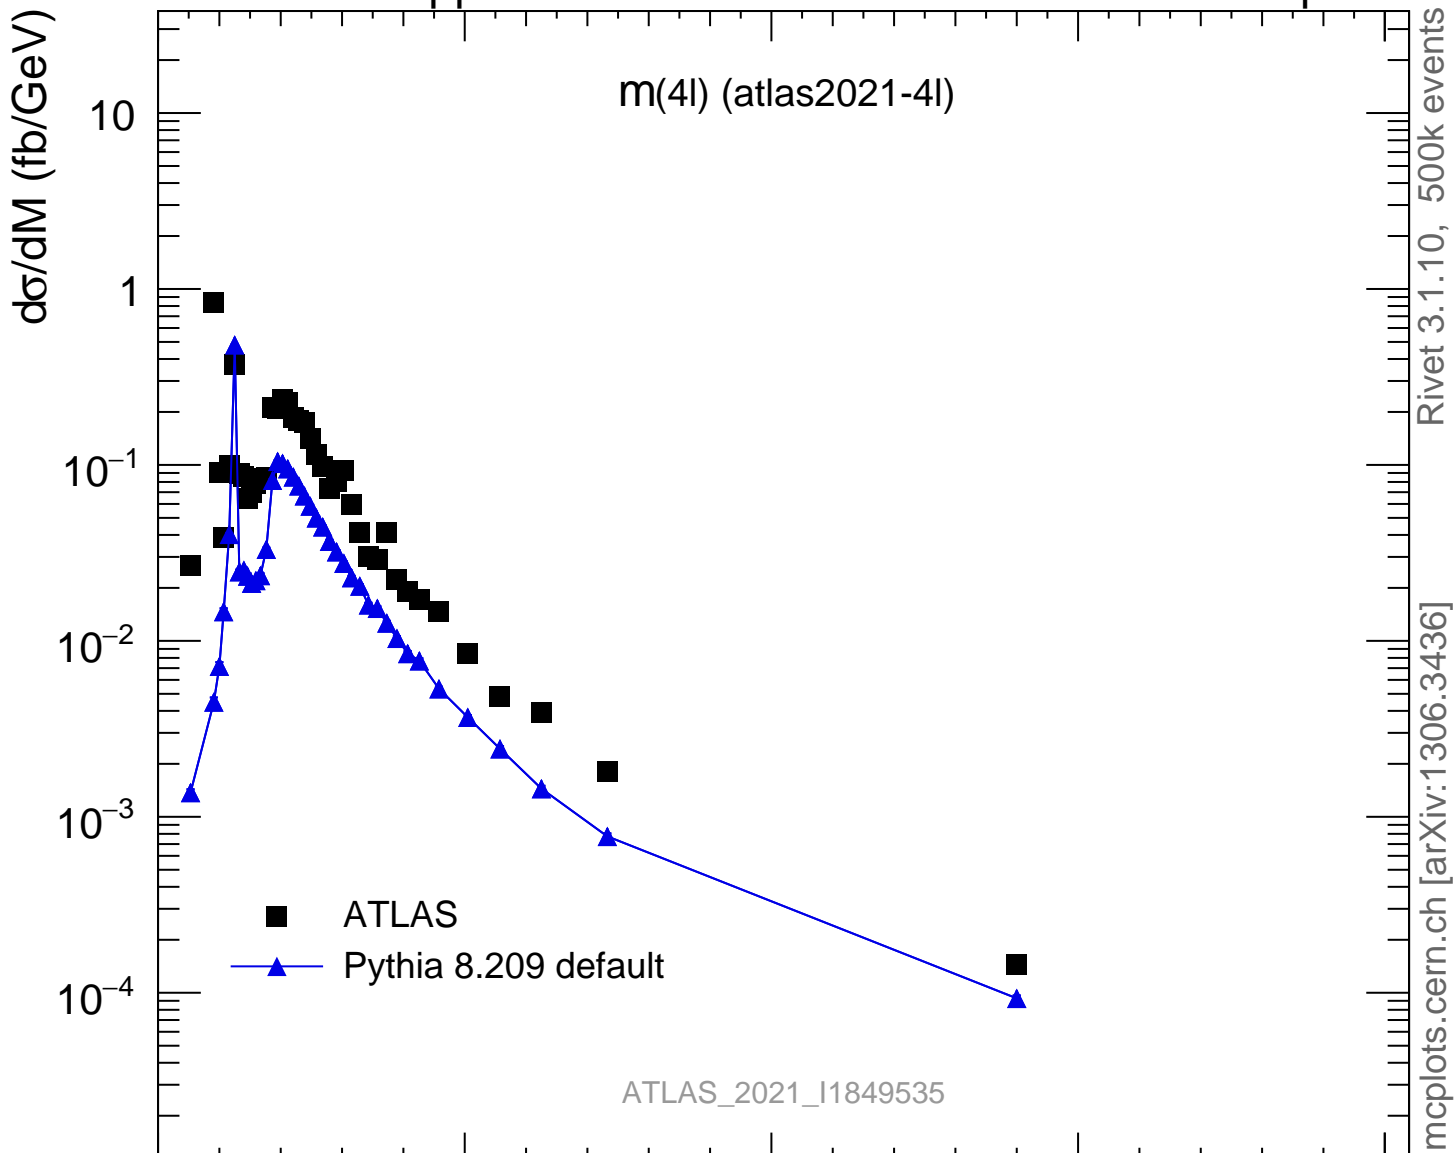

13000 GeV pp

4-lepton

Rivet 3.1.10, 500k events
mcplots.cern.ch [arXiv:1306.3436]