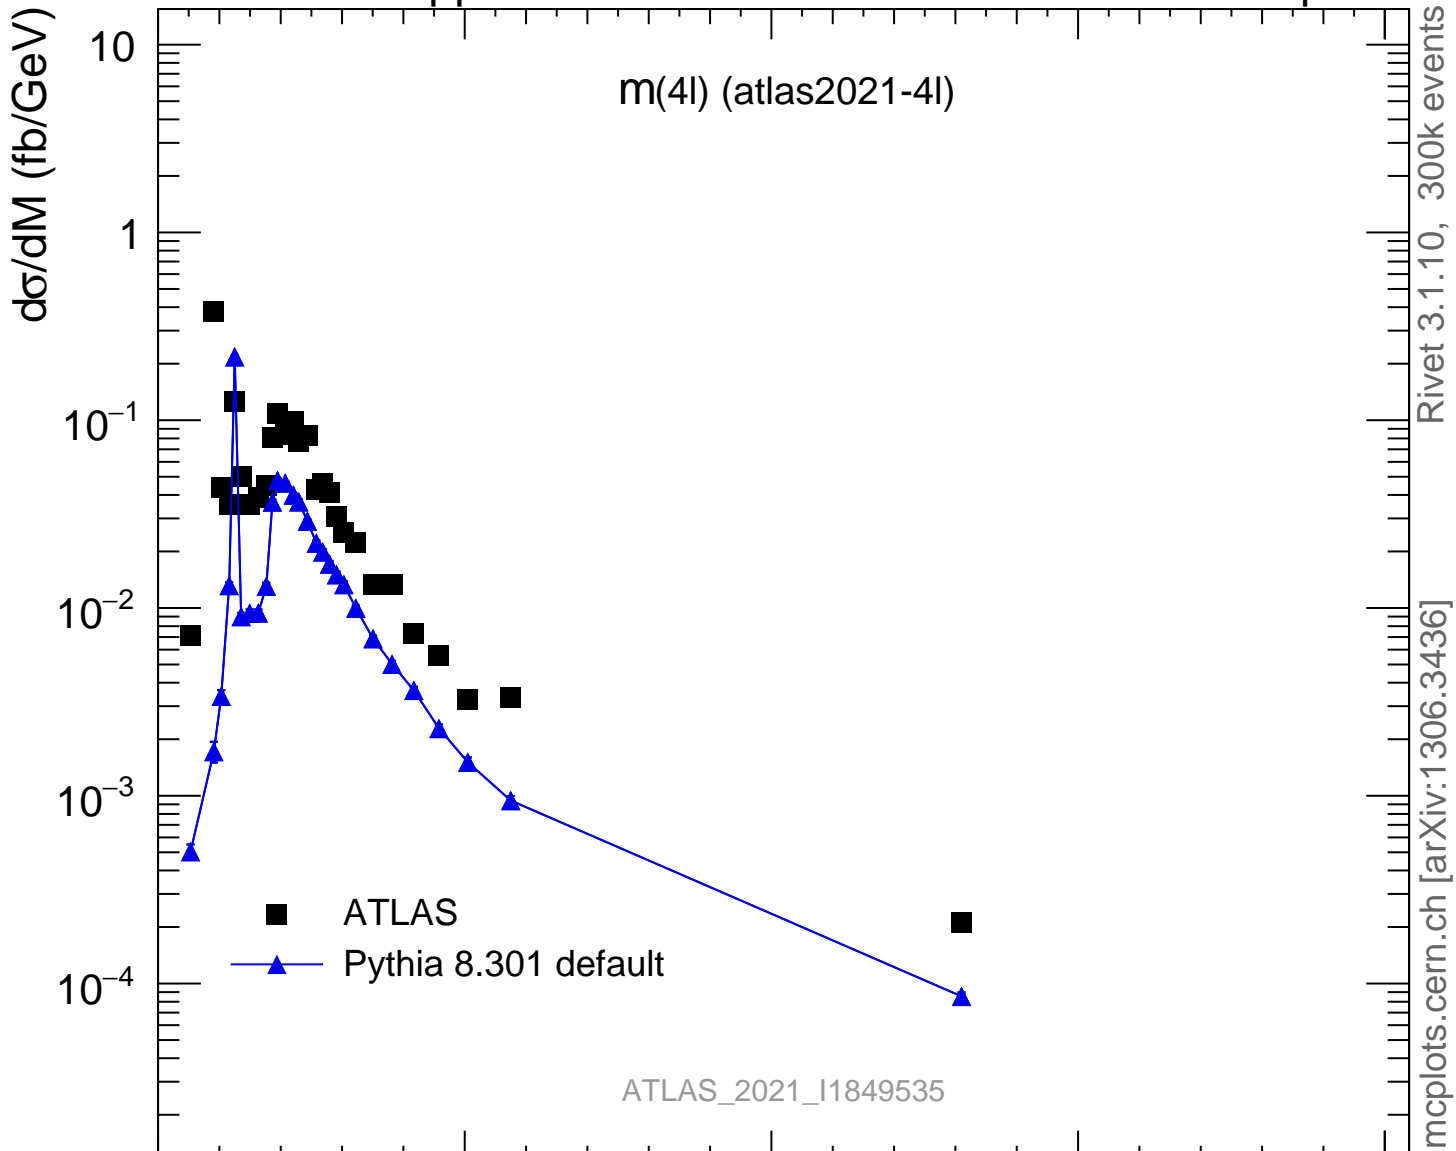

13000 GeV pp

4-lepton

Rivet 3.1.10, 300k events  
mcplots.cern.ch [arXiv:1306.3436]