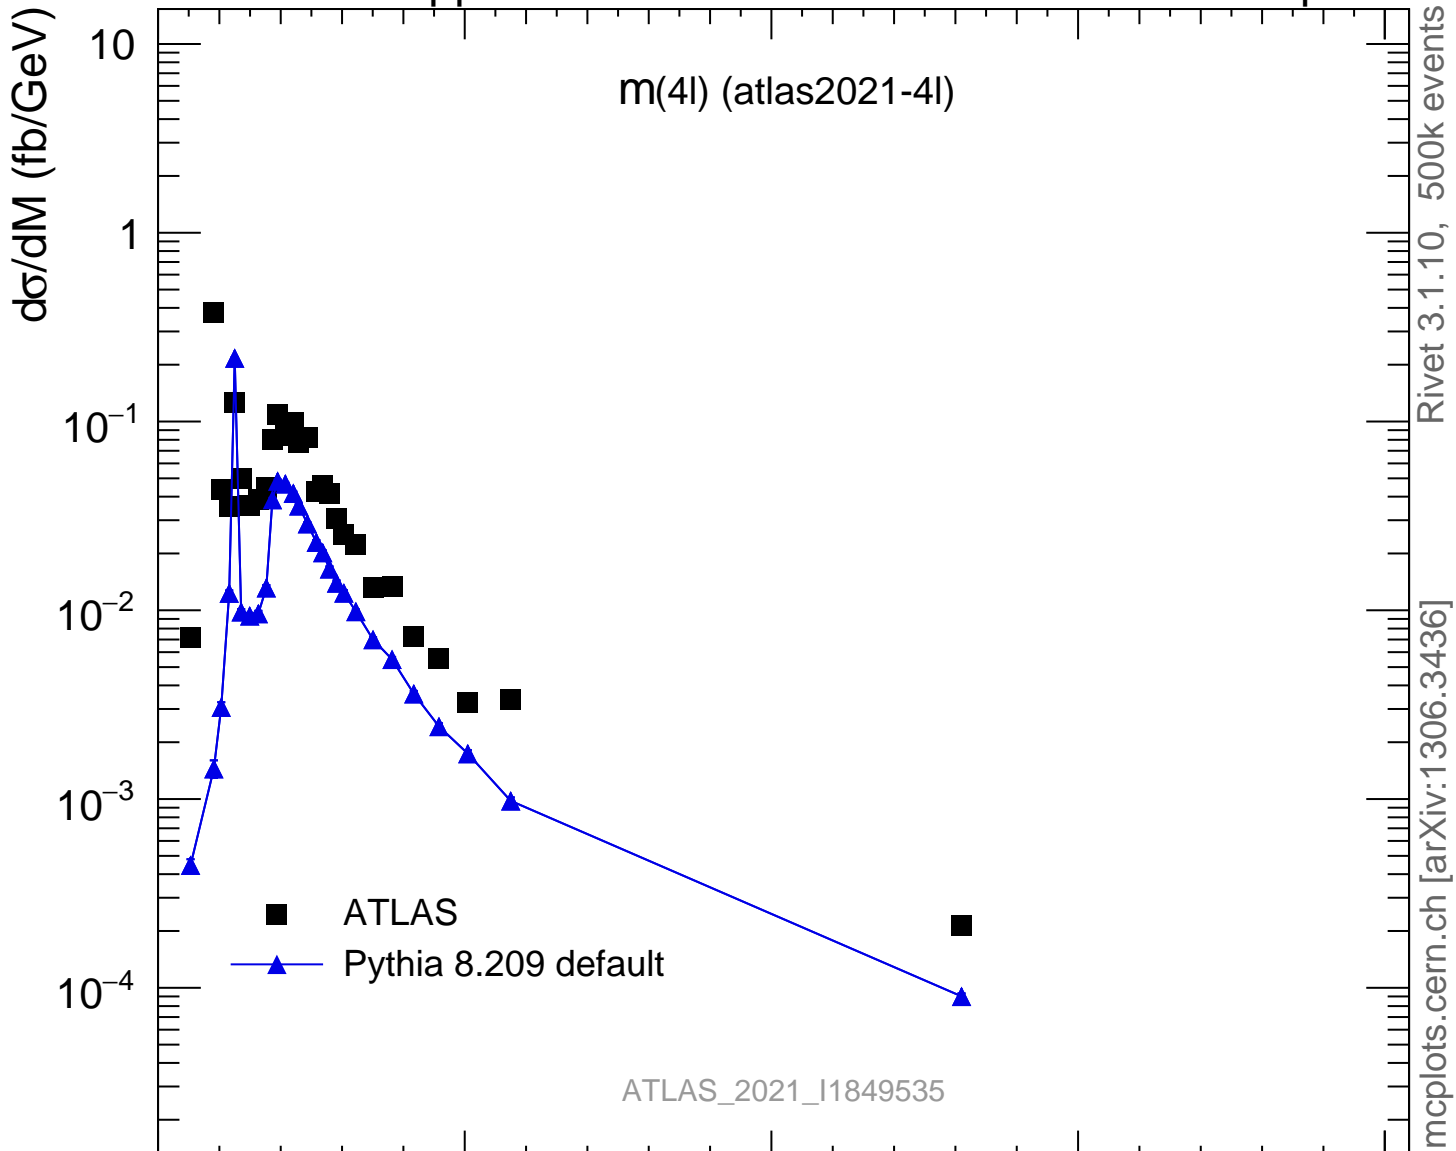

13000 GeV pp

4-lepton

Rivet 3.1.10, 500k events
mcplots.cern.ch [arXiv:1306.3436]