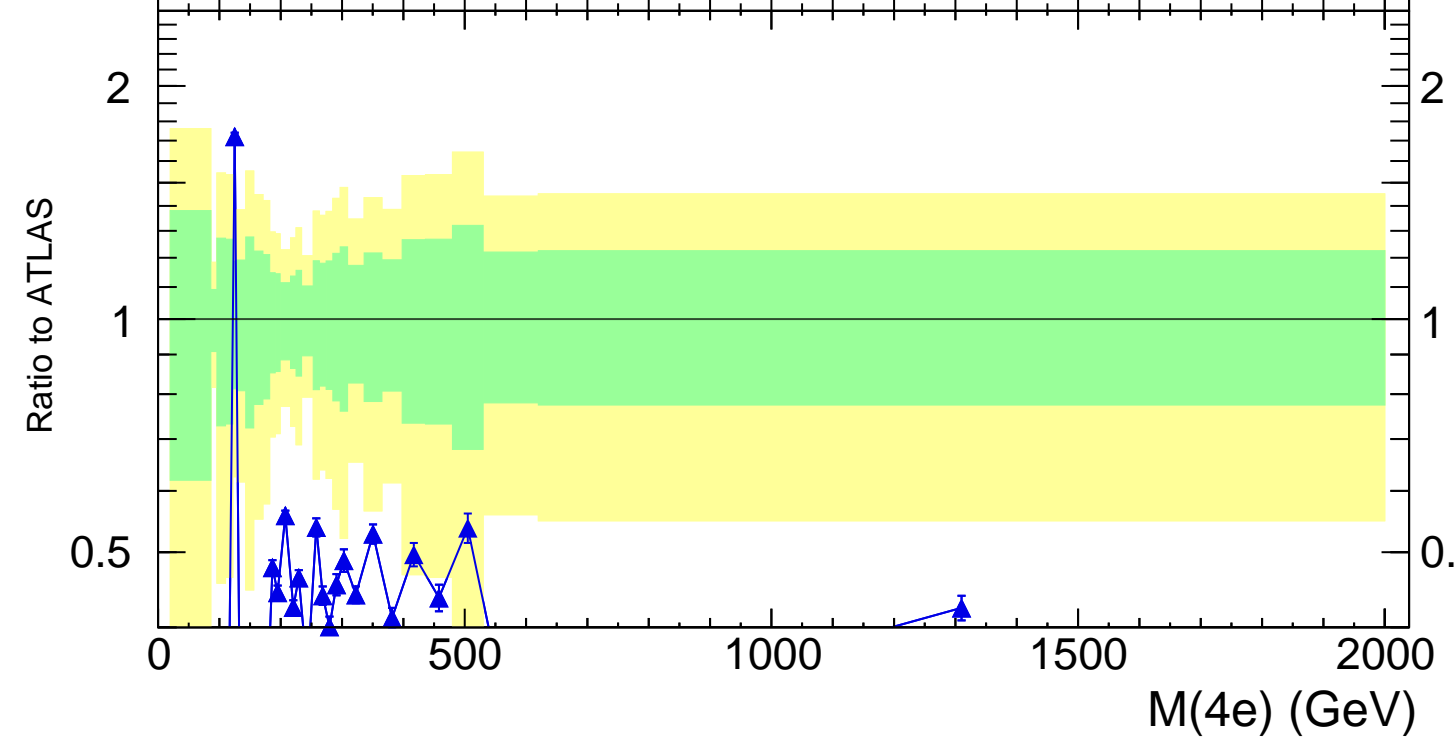

13000 GeV pp

4-lepton

Rivet 3.1.10, 500k events
mcplots.cern.ch [arXiv:1306.3436]