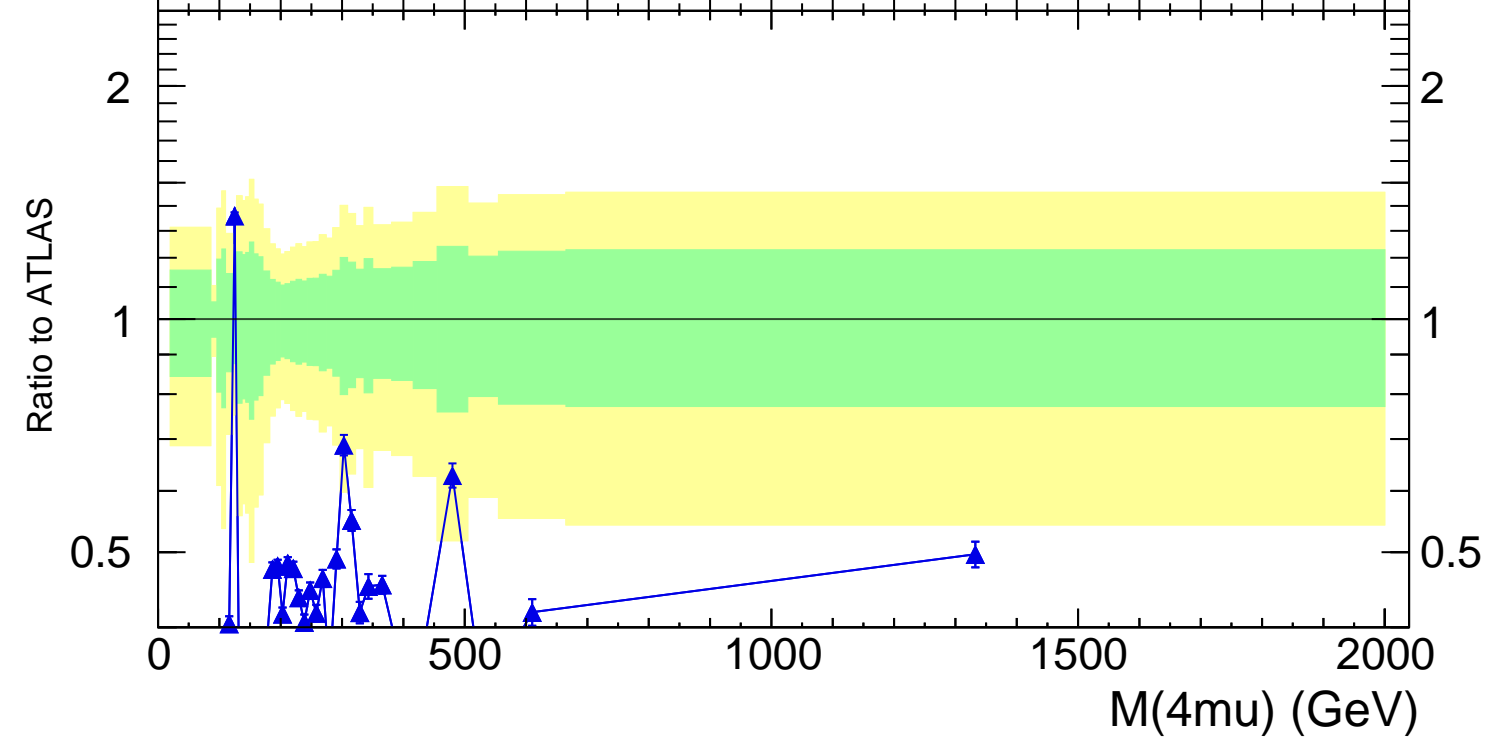

13000 GeV pp

4-lepton

Rivet 3.1.10, 500k events
mcplots.cern.ch [arXiv:1306.3436]