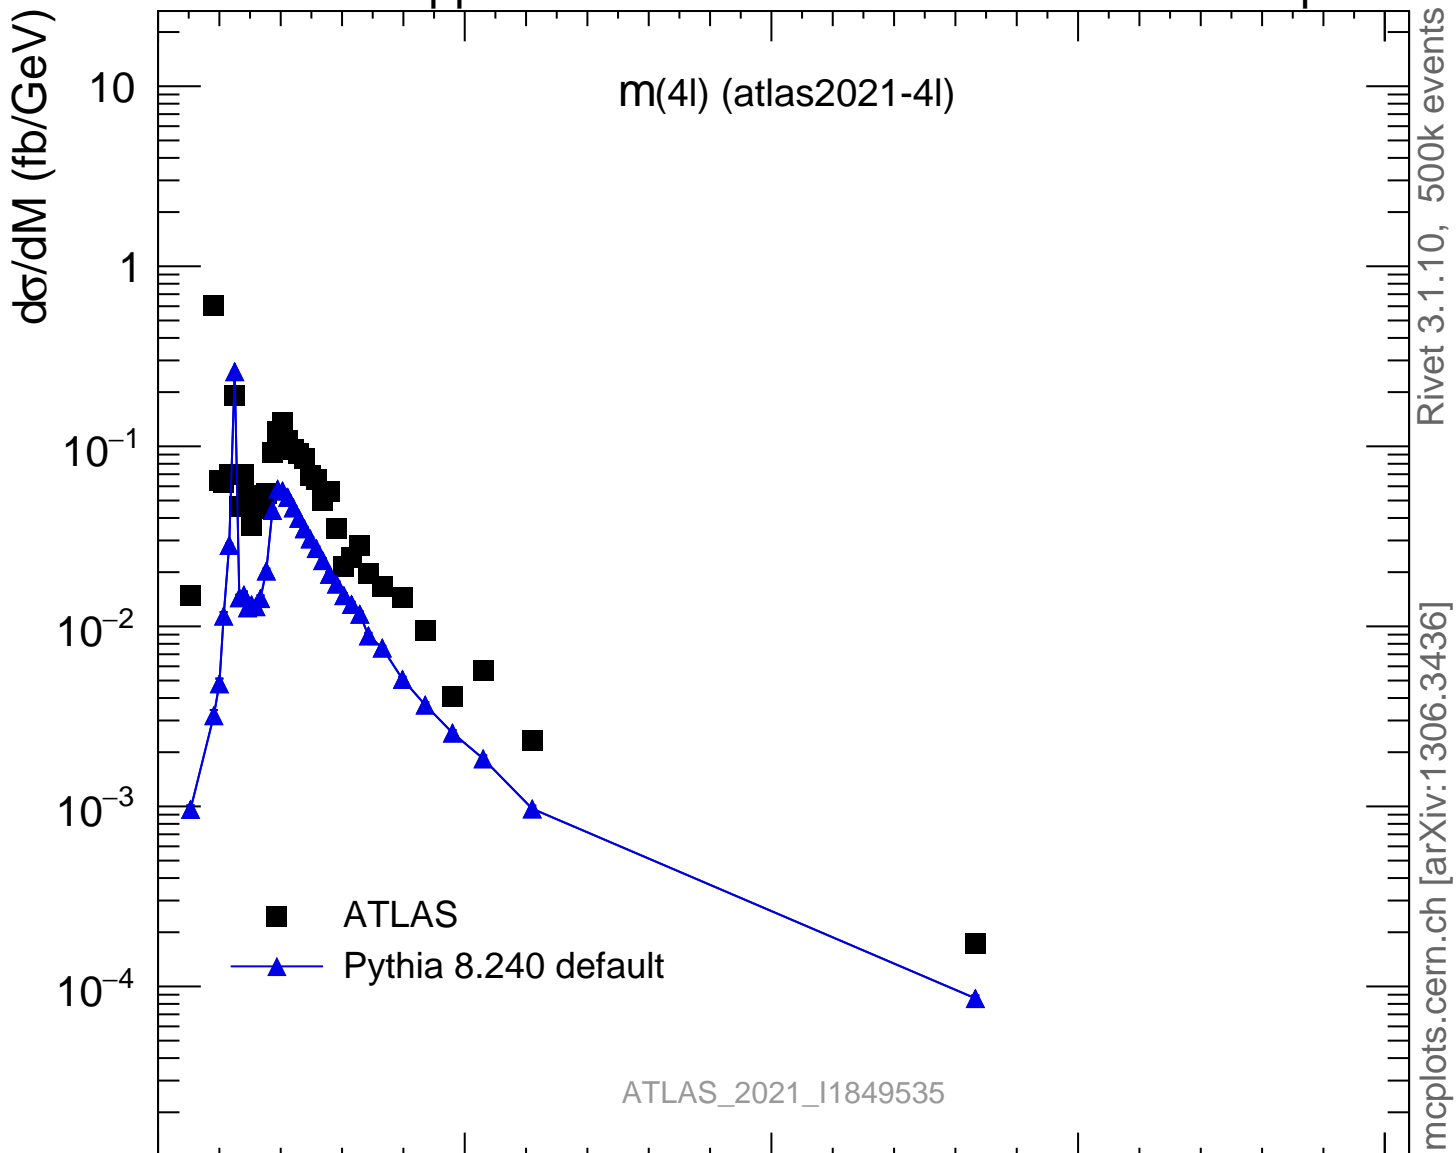

13000 GeV pp

4-lepton

Rivet 3.1.10, 500k events
mcplots.cern.ch [arXiv:1306.3436]