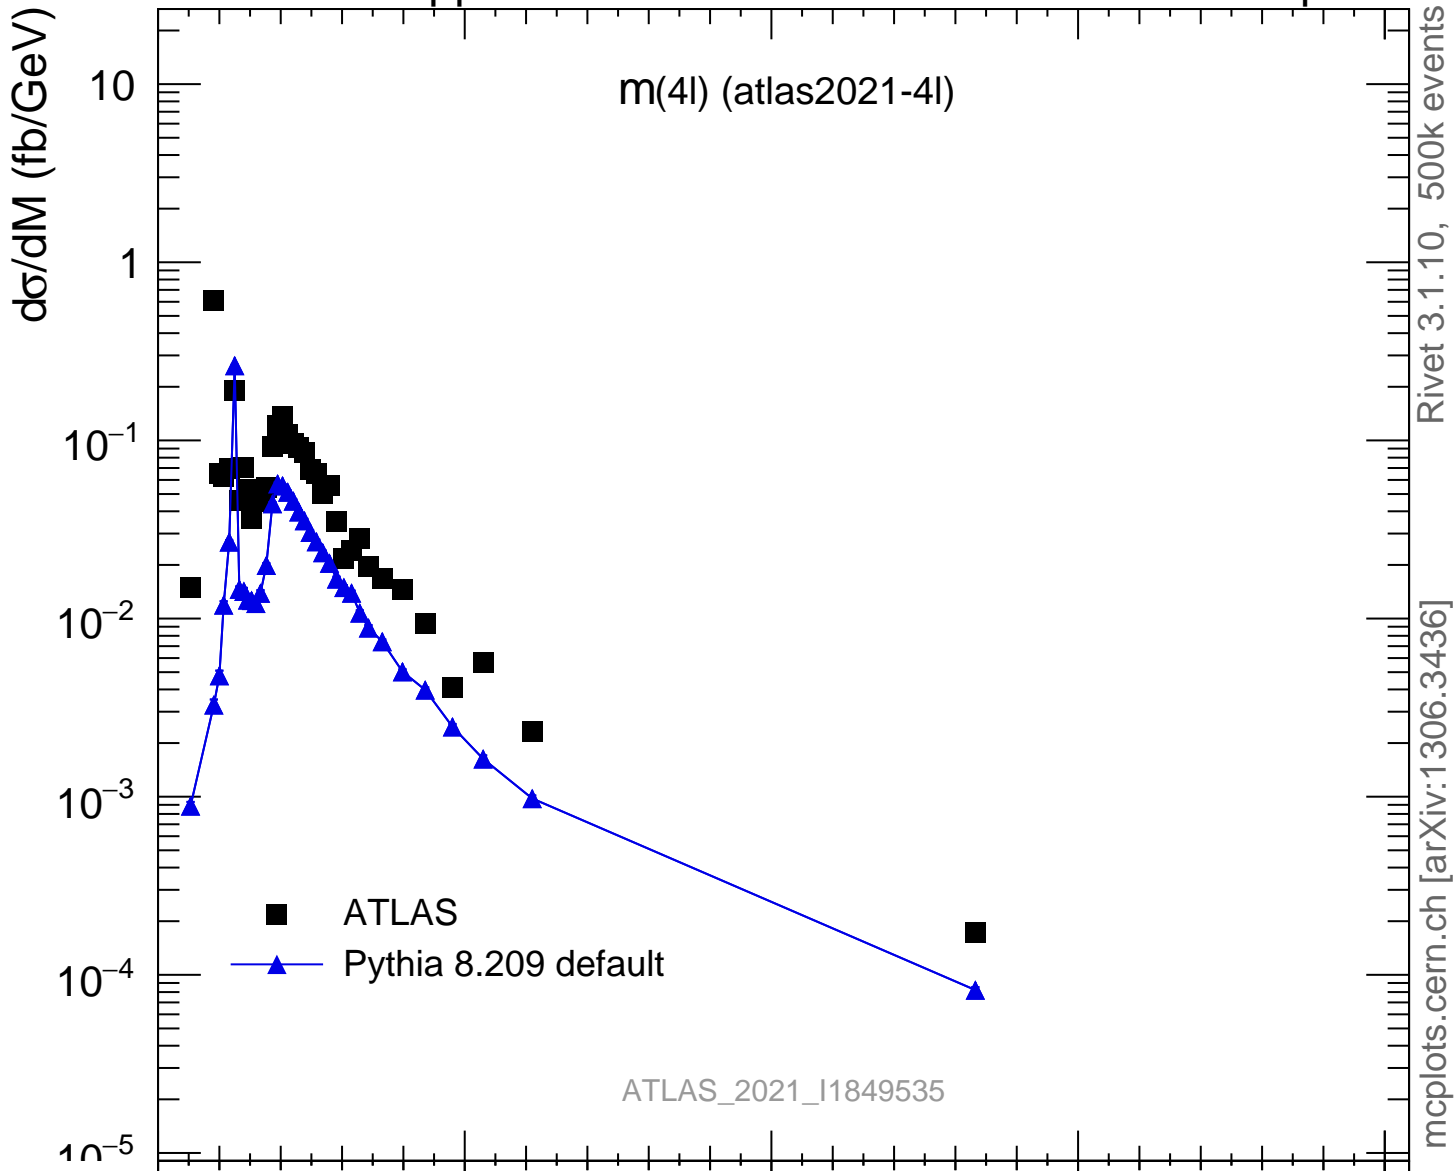

13000 GeV pp

4-lepton

Rivet 3.1.10, 500k events
mcplots.cern.ch [arXiv:1306.3436]