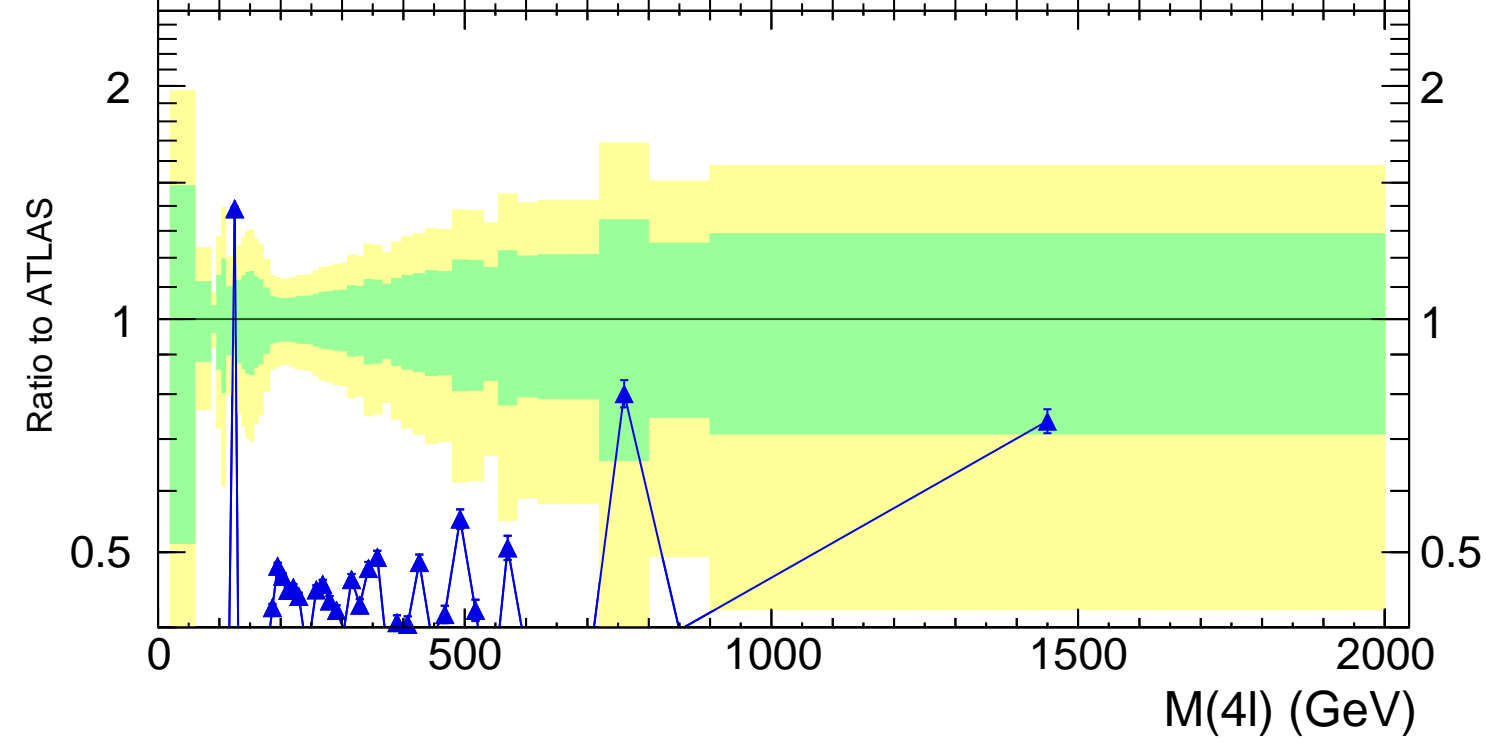

13000 GeV pp

4-lepton

Rivet 3.1.10, 500k events

mcplots.cern.ch [arXiv:1306.3436]