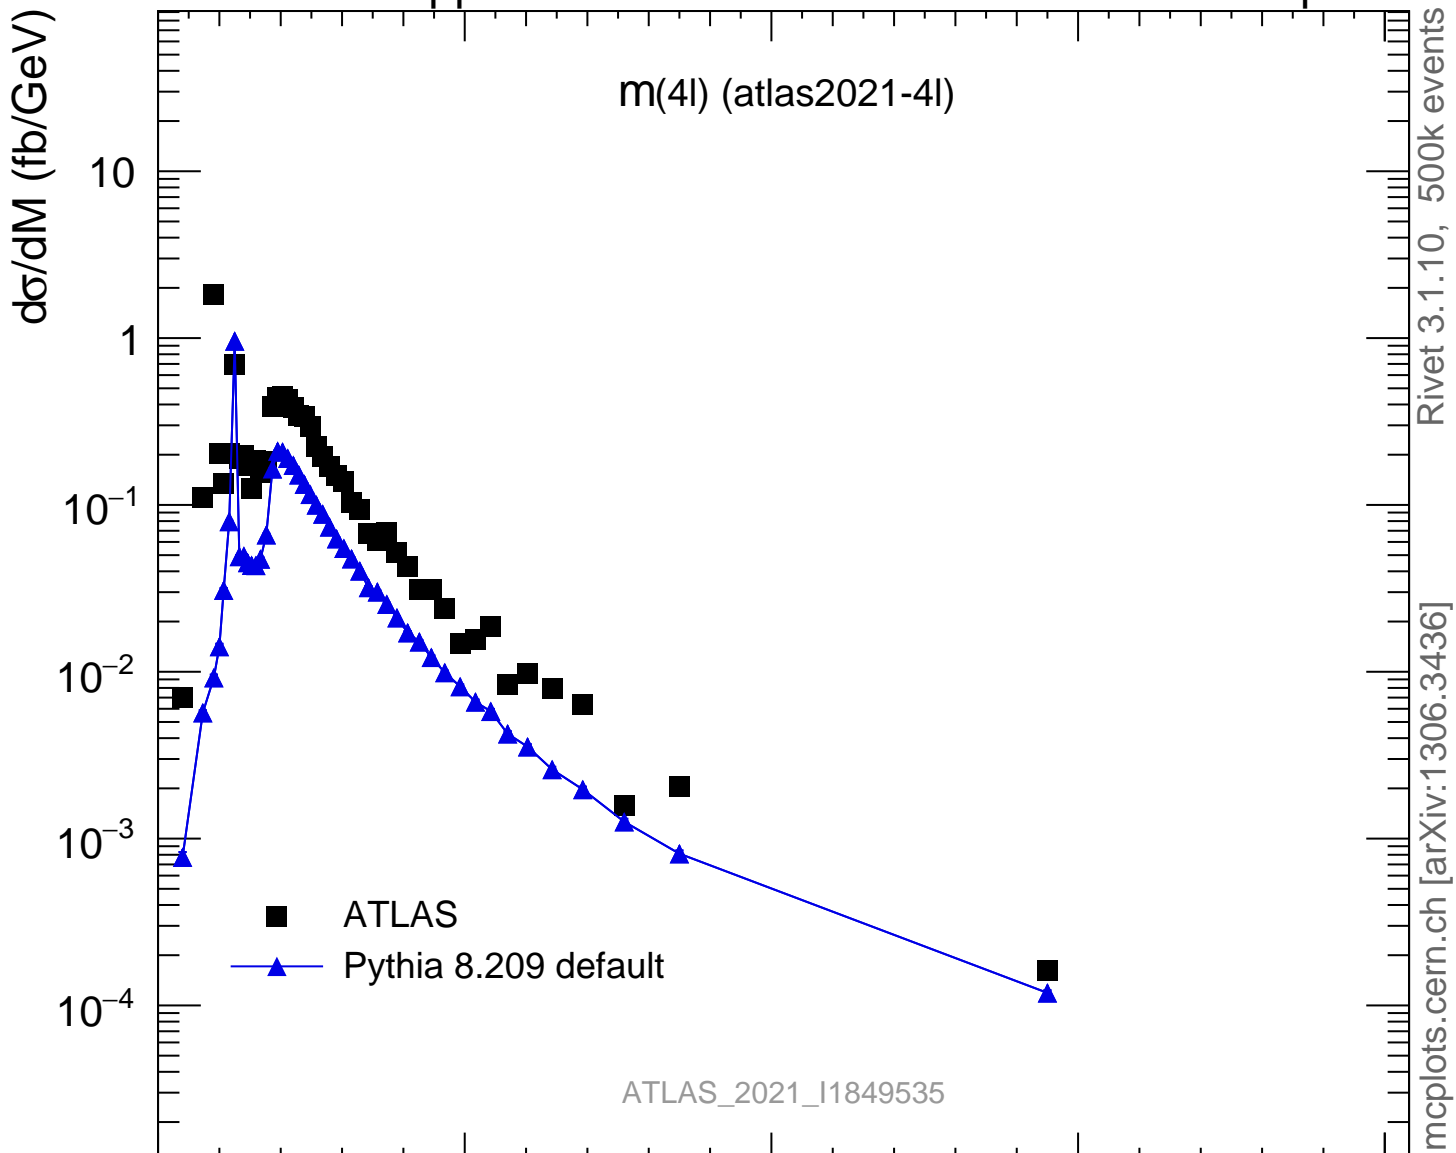

13000 GeV pp

4-lepton

Rivet 3.1.10, 500k events

mcplots.cern.ch [arXiv:1306.3436]