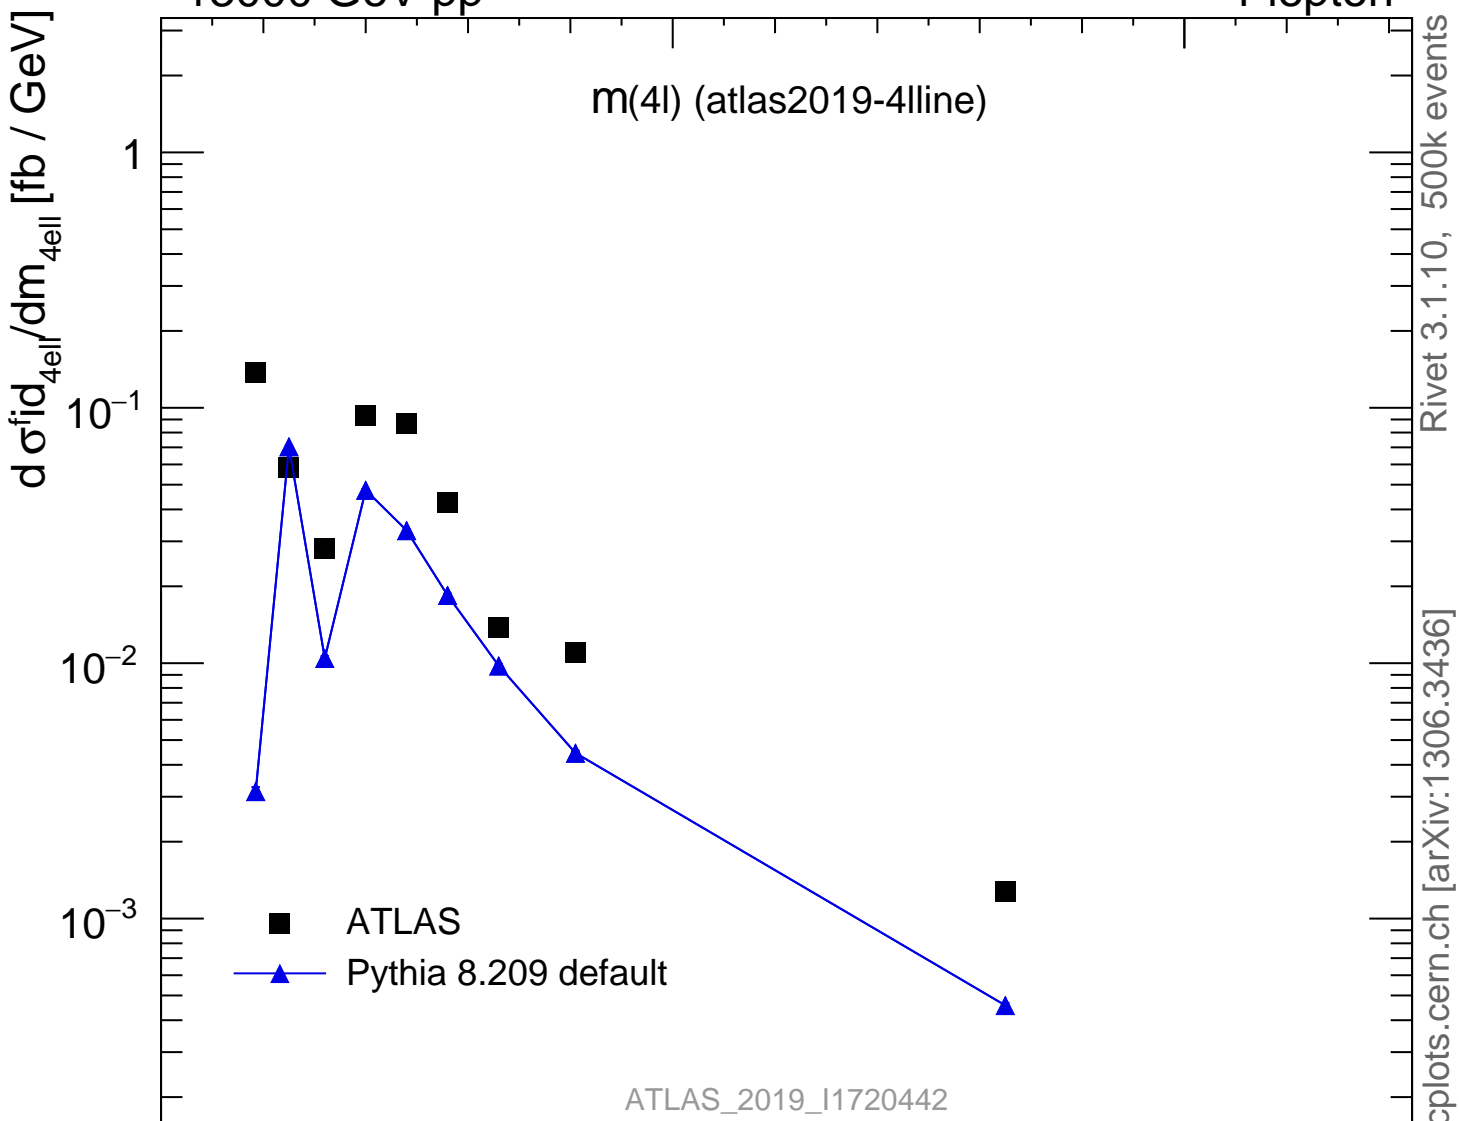

13000 GeV pp

4-lepton

$m(4l)$ (atlas2019-4lline)

Rivet 3.1.10, 500k events
mcplots.cern.ch [arXiv:1306.3436]