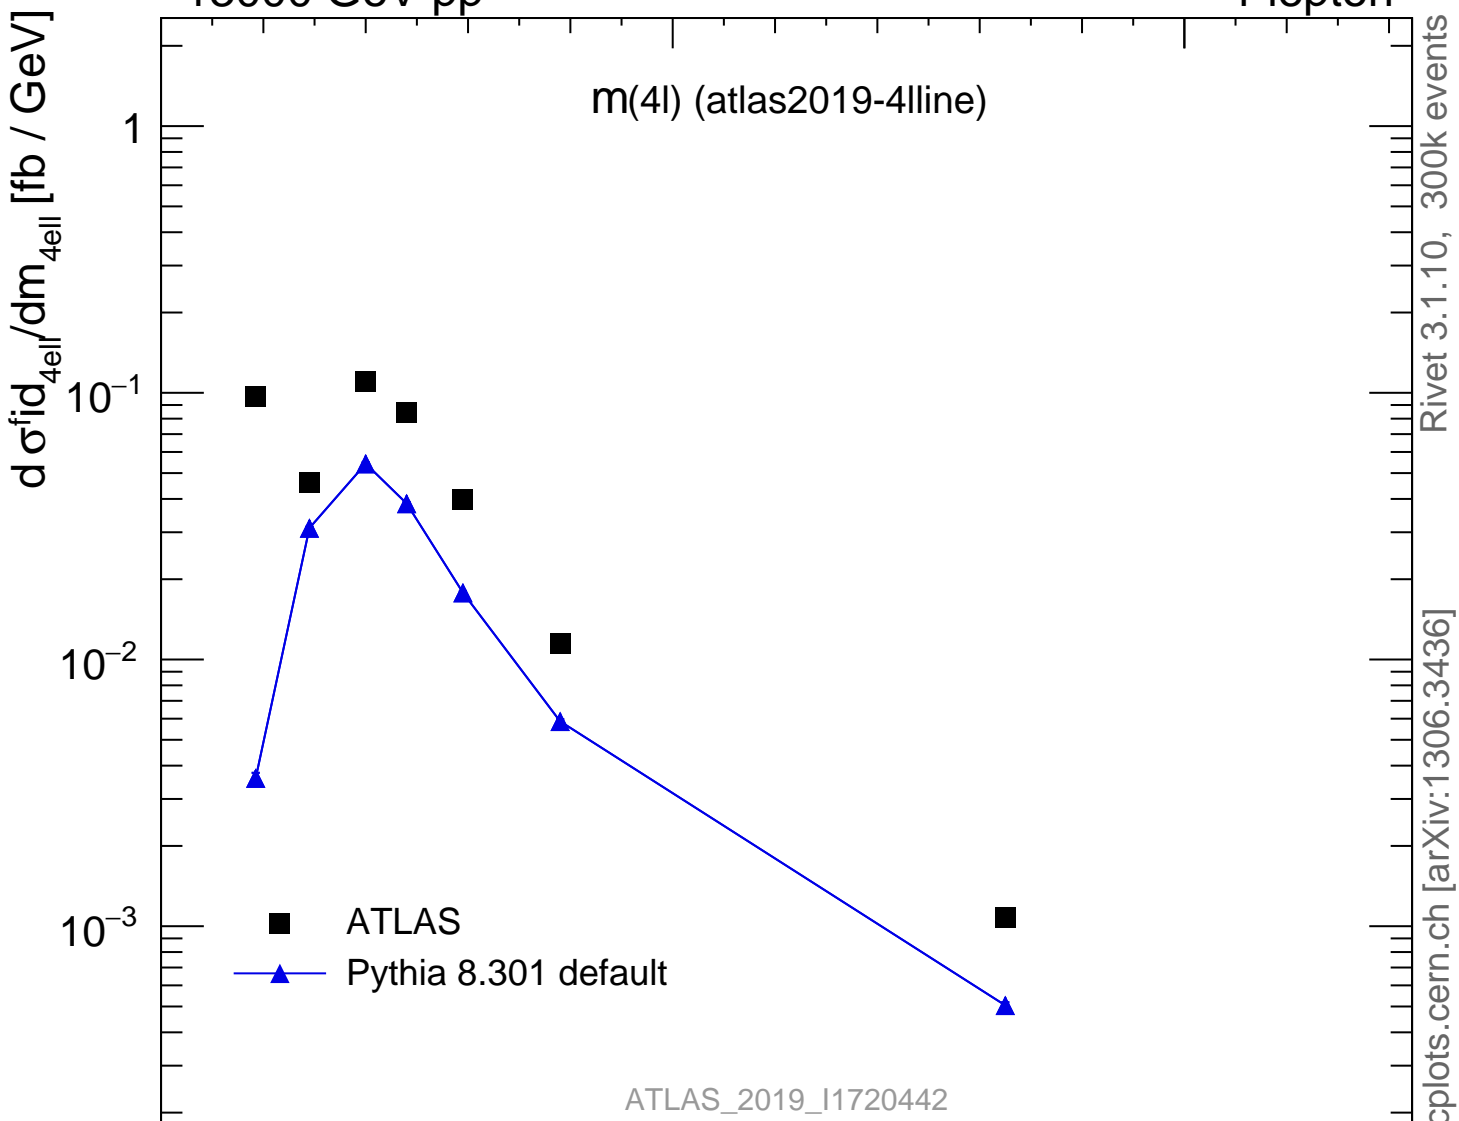

13000 GeV pp

4-lepton

$m(4l)$  (atlas2019-4lline)

Rivet 3.1.10, 300k events  
mcplots.cern.ch [arXiv:1306.3436]