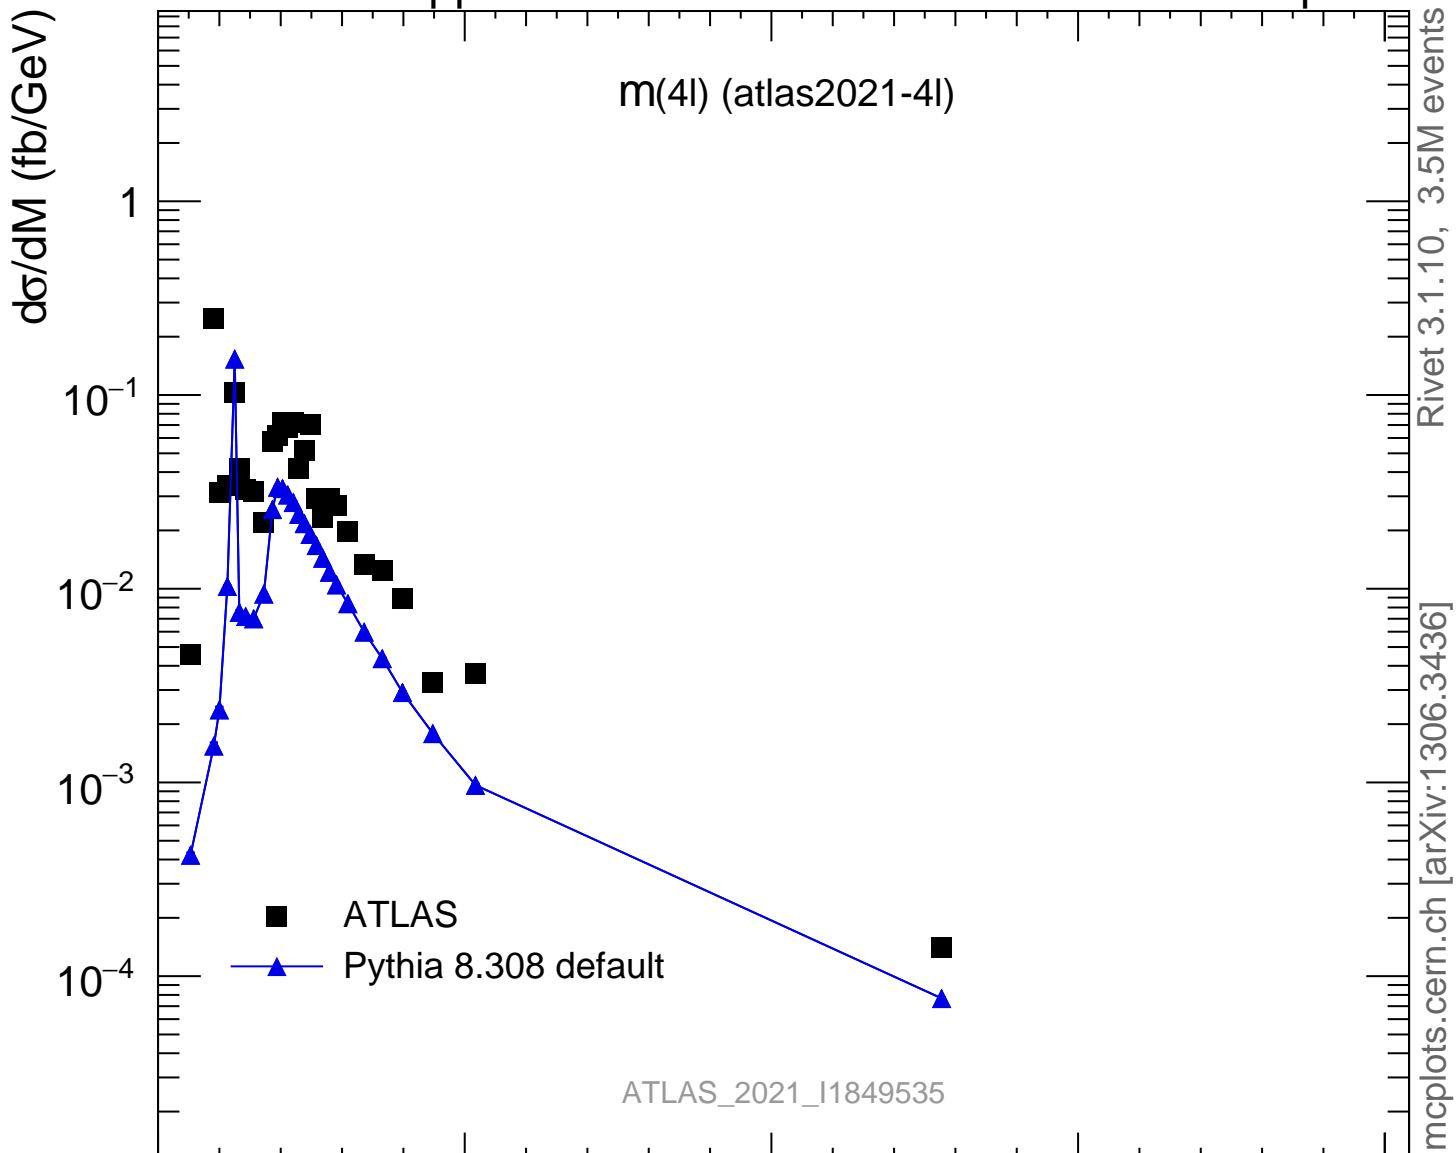

13000 GeV pp

4-lepton

ATLAS_2021_I1849535

Rivet 3.1.10, 3.5M events
mcplots.cern.ch [arXiv:1306.3436]