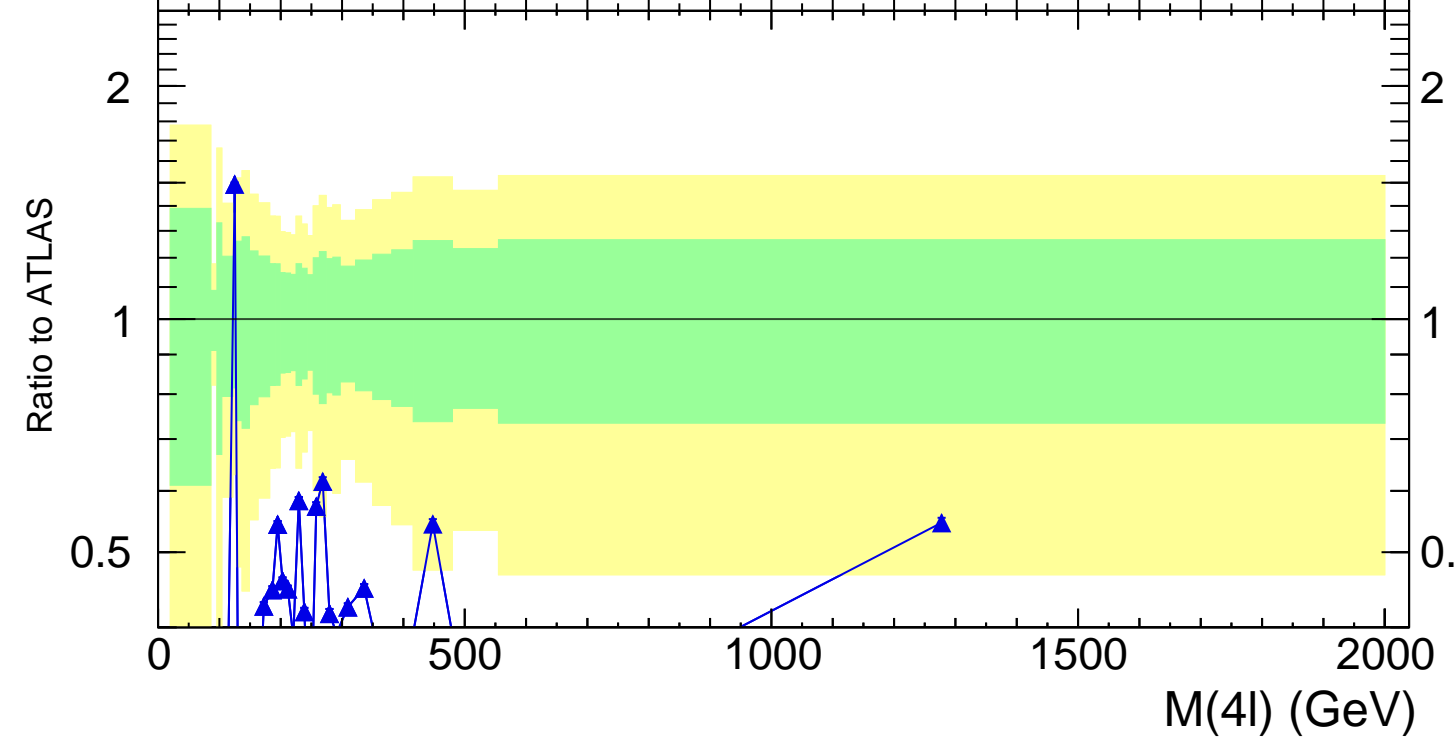

13000 GeV pp

4-lepton

ATLAS_2021_I1849535

Rivet 3.1.10, 3.5M events
mcplots.cern.ch [arXiv:1306.3436]