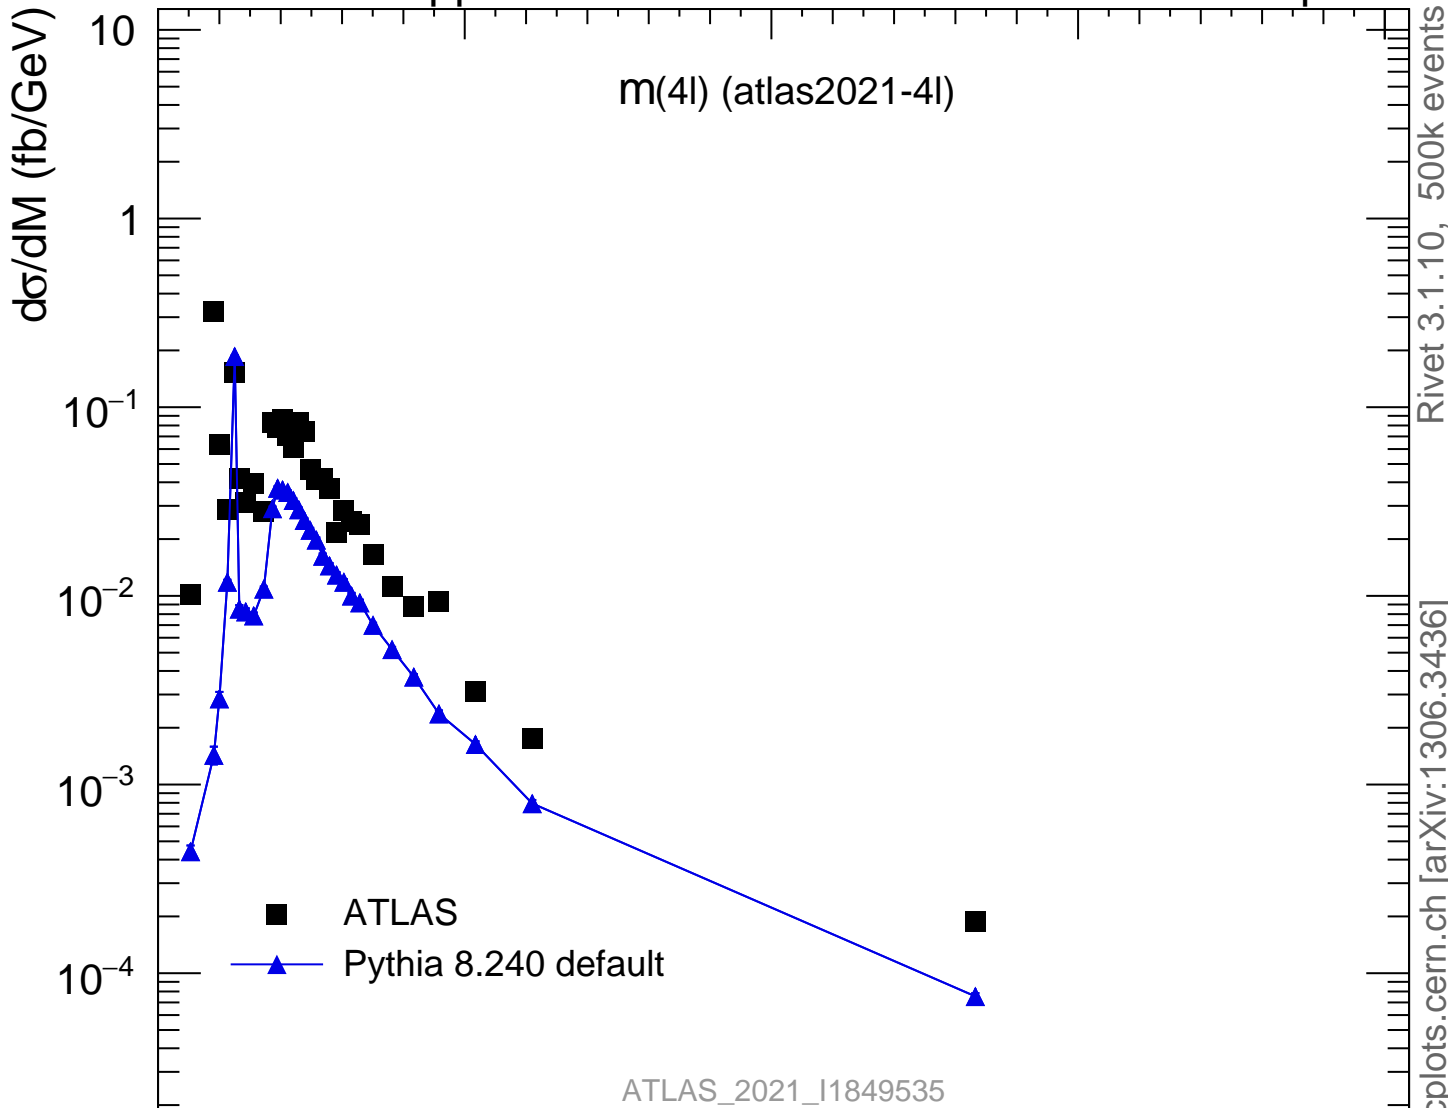

13000 GeV pp

4-lepton

ATLAS\_2021\_I1849535

Rivet 3.1.10, 500k events  
mcplots.cern.ch [arXiv:1306.3436]