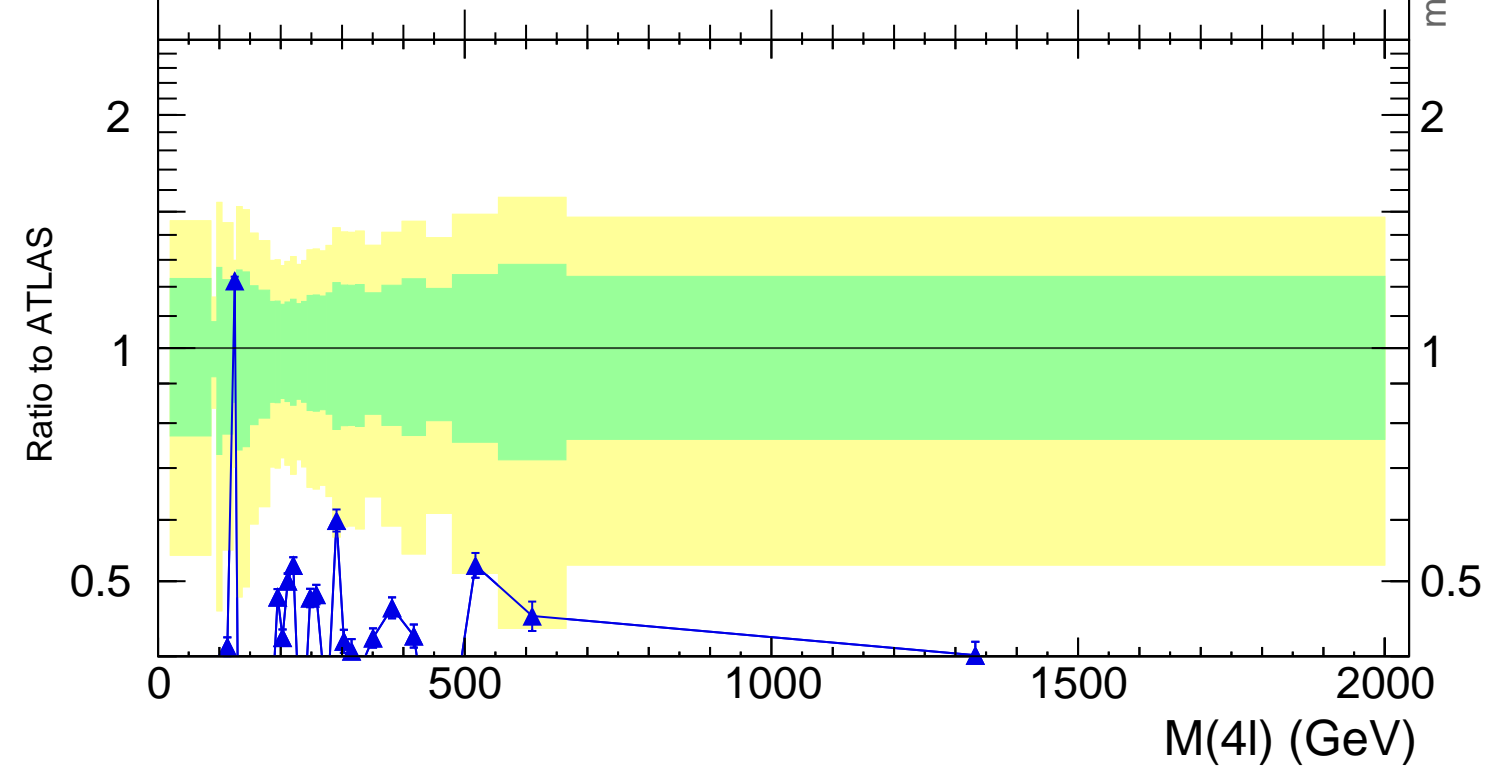

13000 GeV pp

4-lepton

ATLAS\_2021\_I1849535

Rivet 3.1.10, 500k events  
mcplots.cern.ch [arXiv:1306.3436]