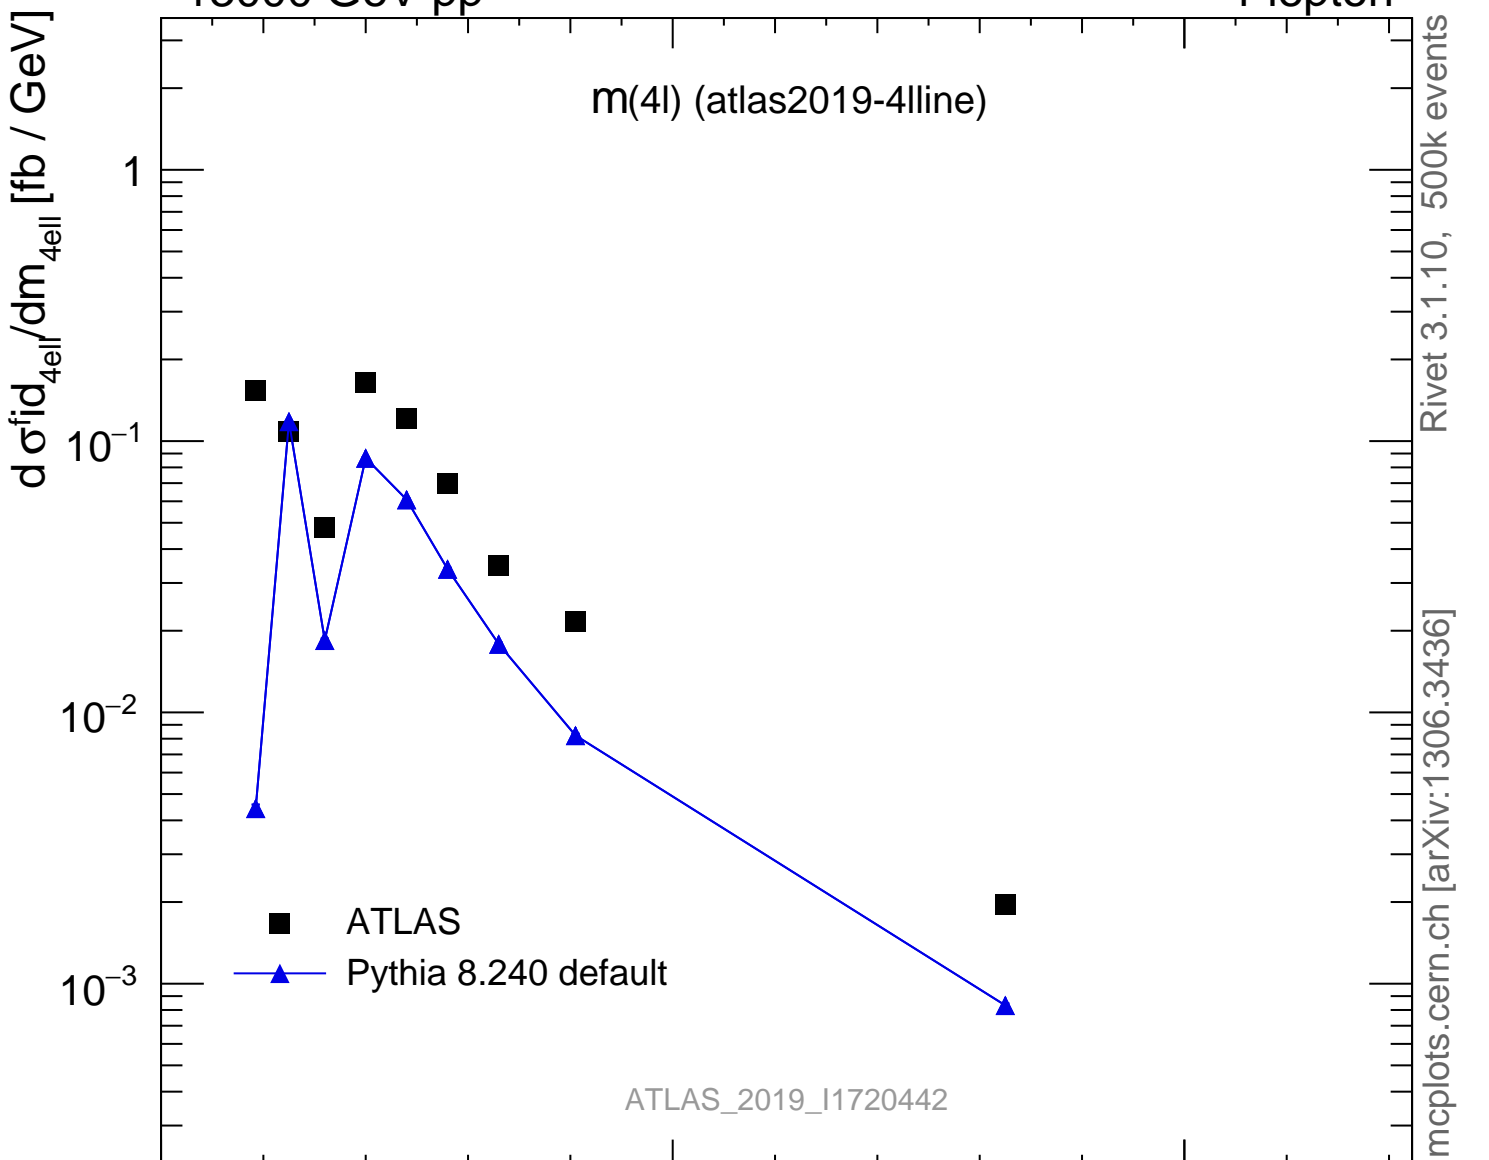

13000 GeV pp

4-lepton

$m(4l)$  (atlas2019-4lline)

Rivet 3.1.10, 500k events  
mcplots.cern.ch [arXiv:1306.3436]