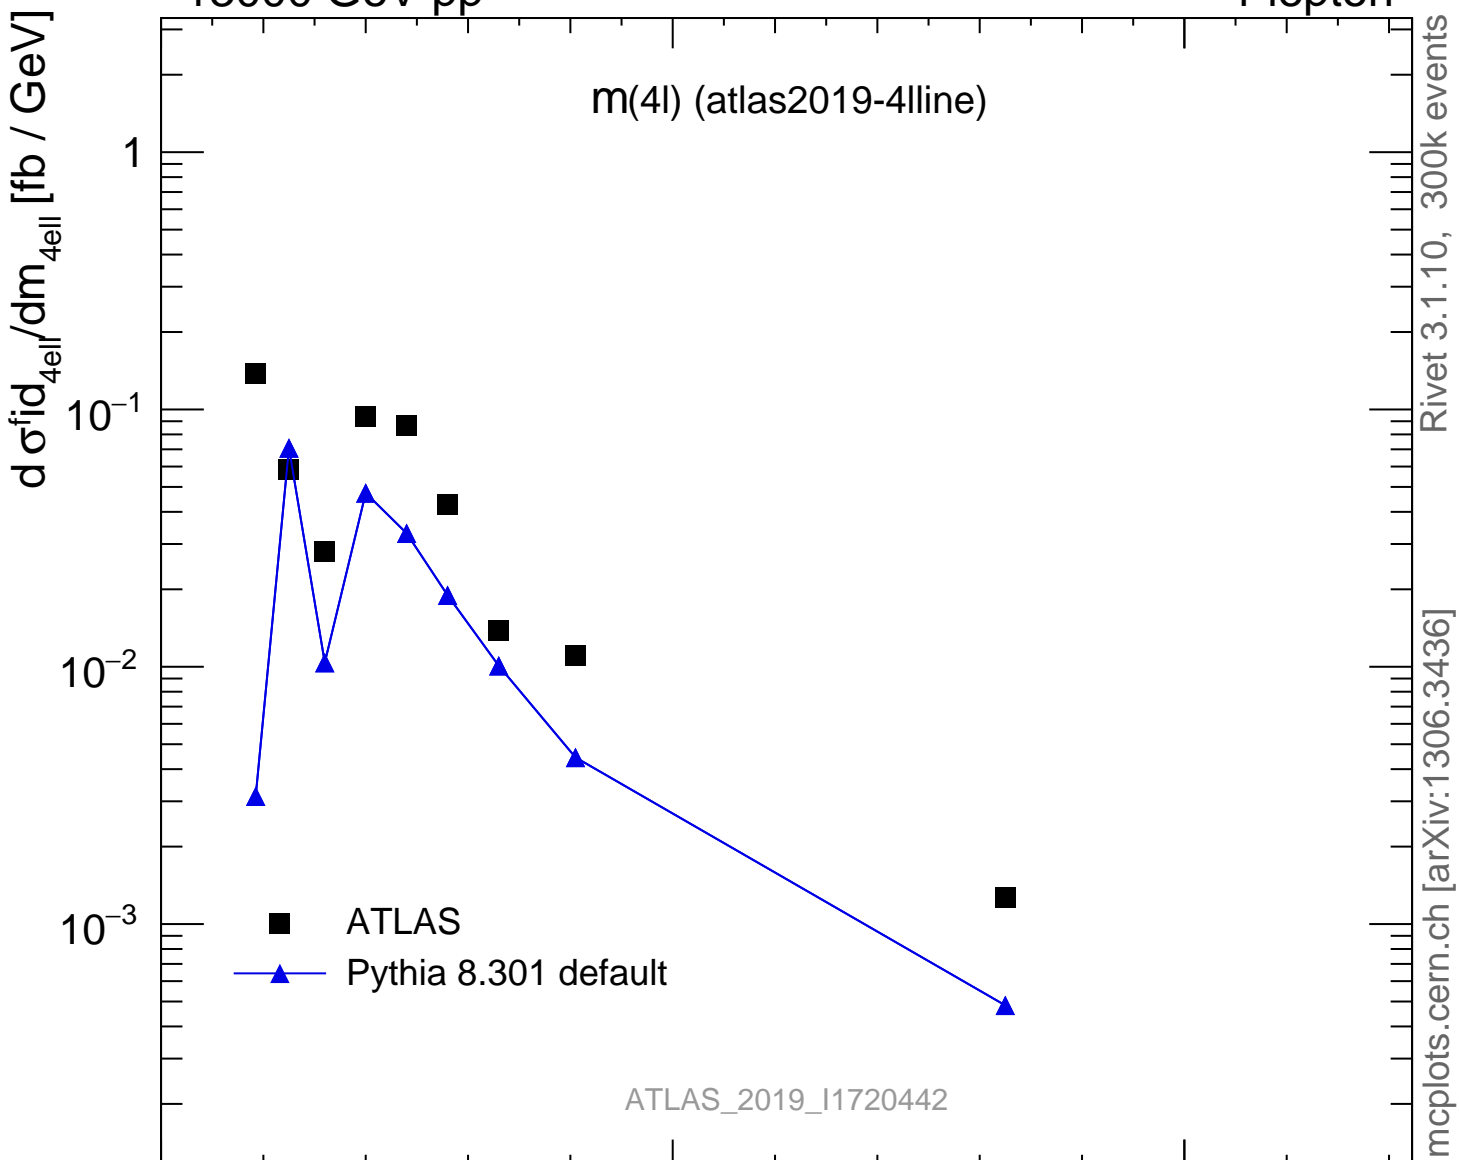

13000 GeV pp

4-lepton

$m(4l)$ (atlas2019-4lline)

Rivet 3.1.10, 300k events
mcplots.cern.ch [arXiv:1306.3436]