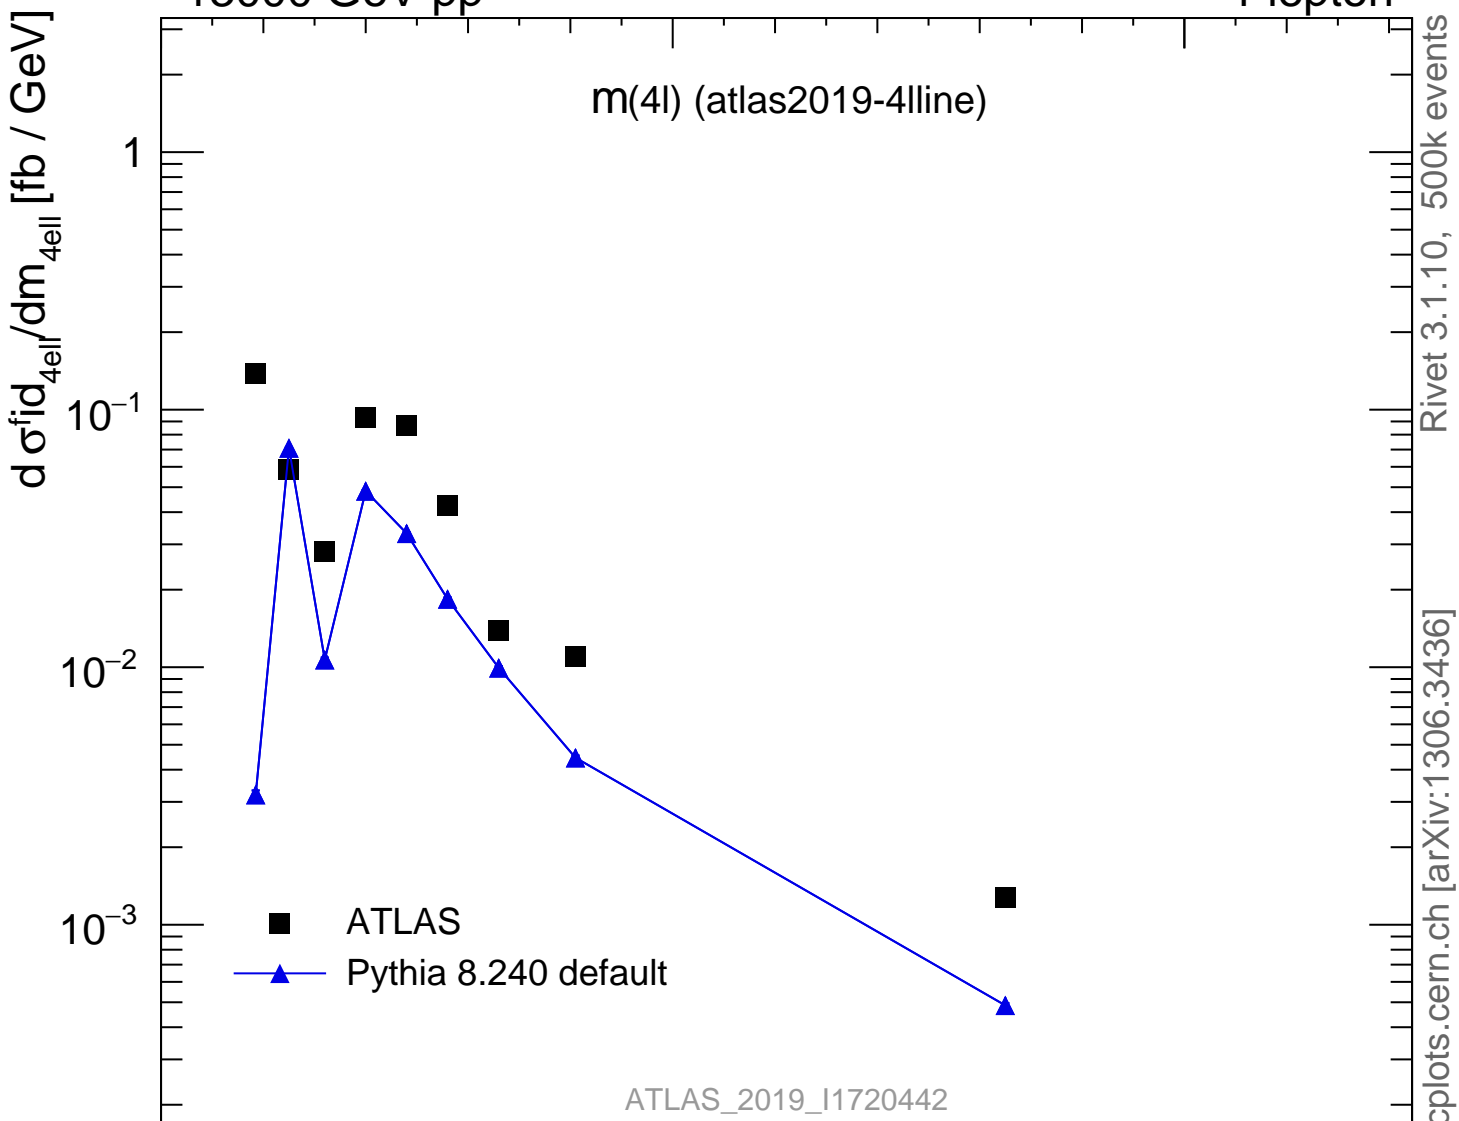

13000 GeV pp

4-lepton

$m(4l)$  (atlas2019-4lline)

Rivet 3.1.10, 500k events  
mcplots.cern.ch [arXiv:1306.3436]