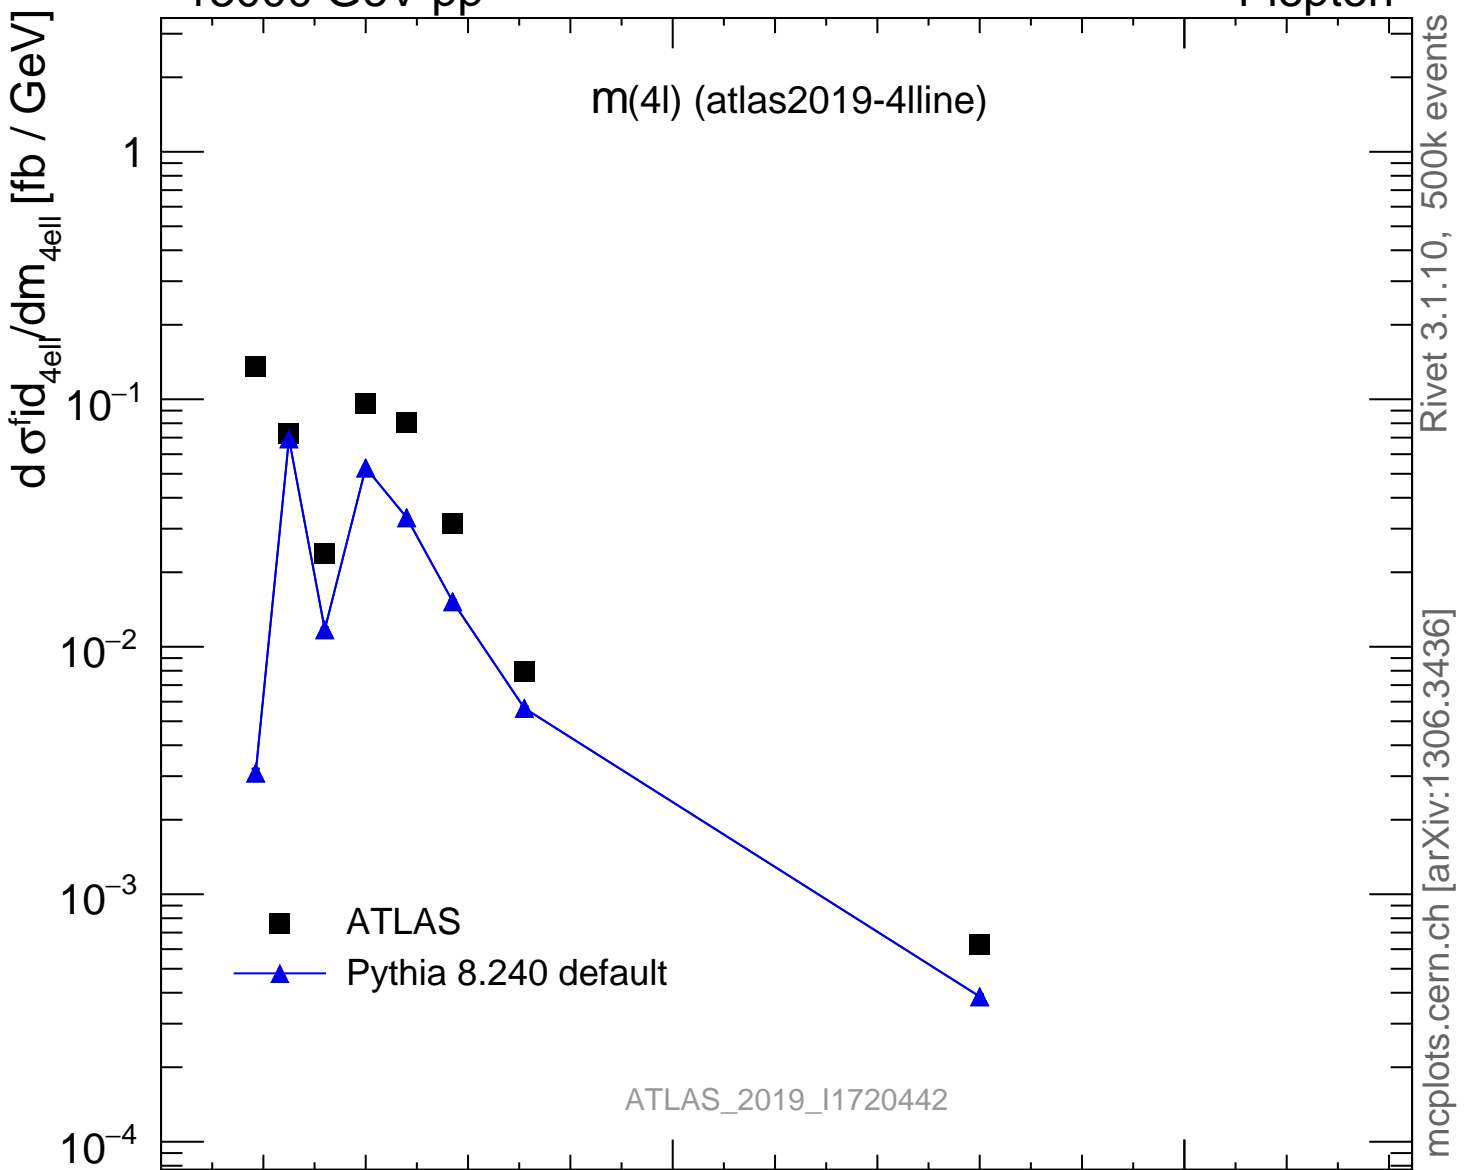

13000 GeV pp

4-lepton

$m(4l)$ (atlas2019-4lline)

Rivet 3.1.10, 500k events
mcplots.cern.ch [arXiv:1306.3436]