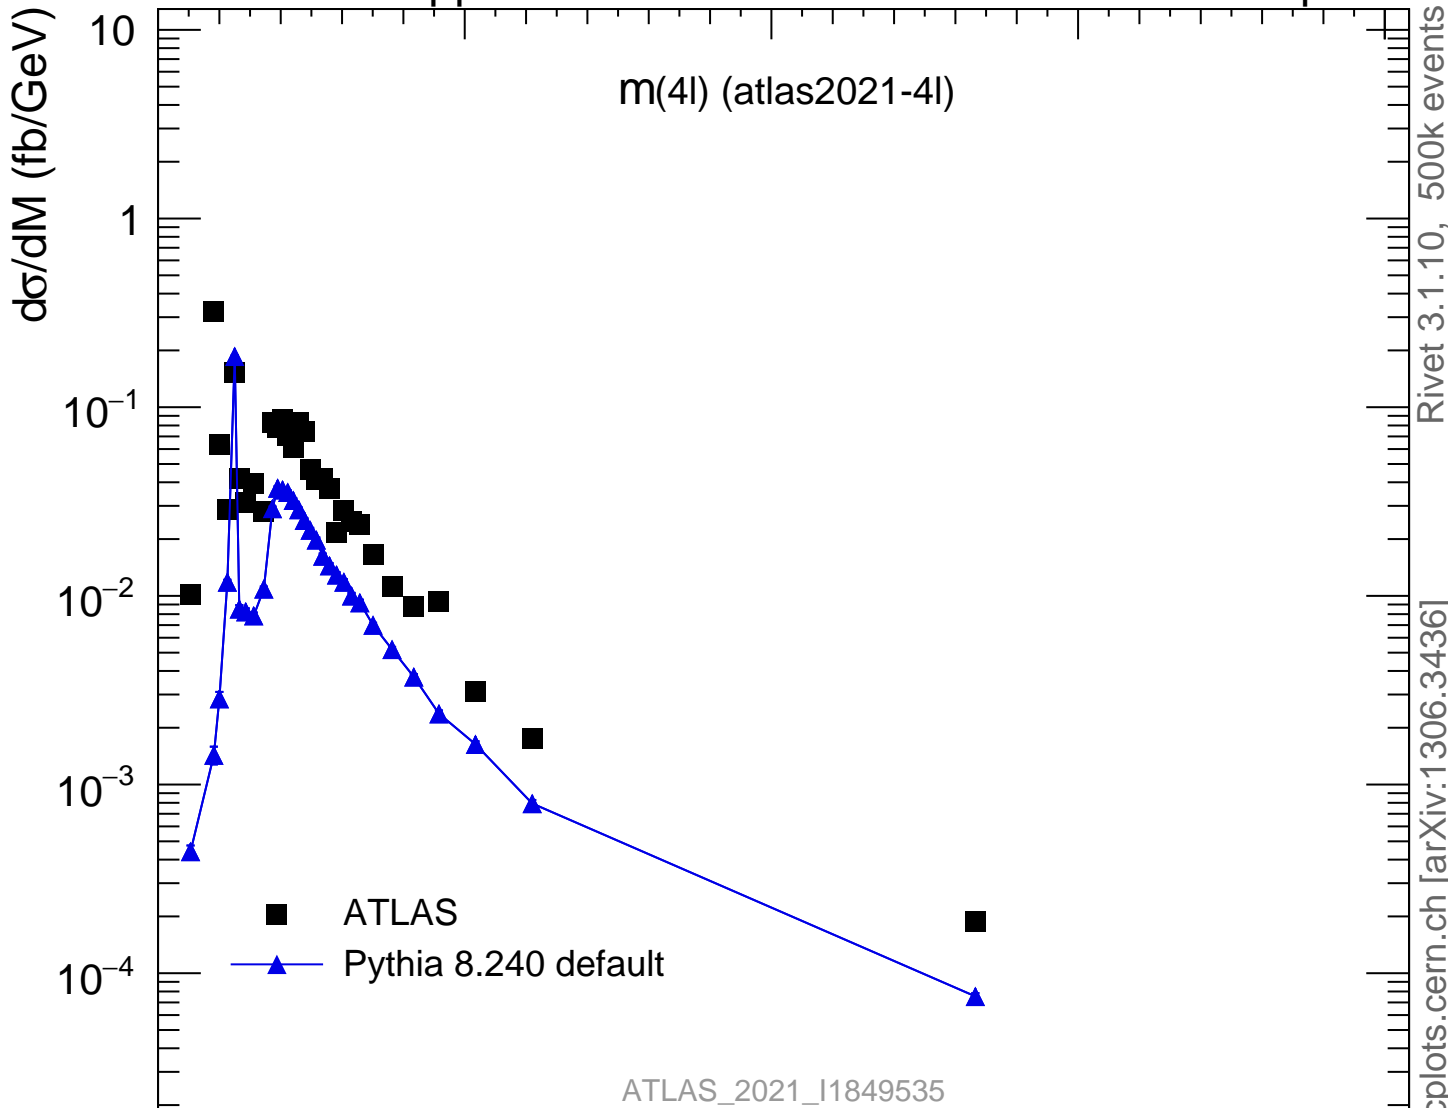

13000 GeV pp

4-lepton

Rivet 3.1.10, 500k events
mcplots.cern.ch [arXiv:1306.3436]