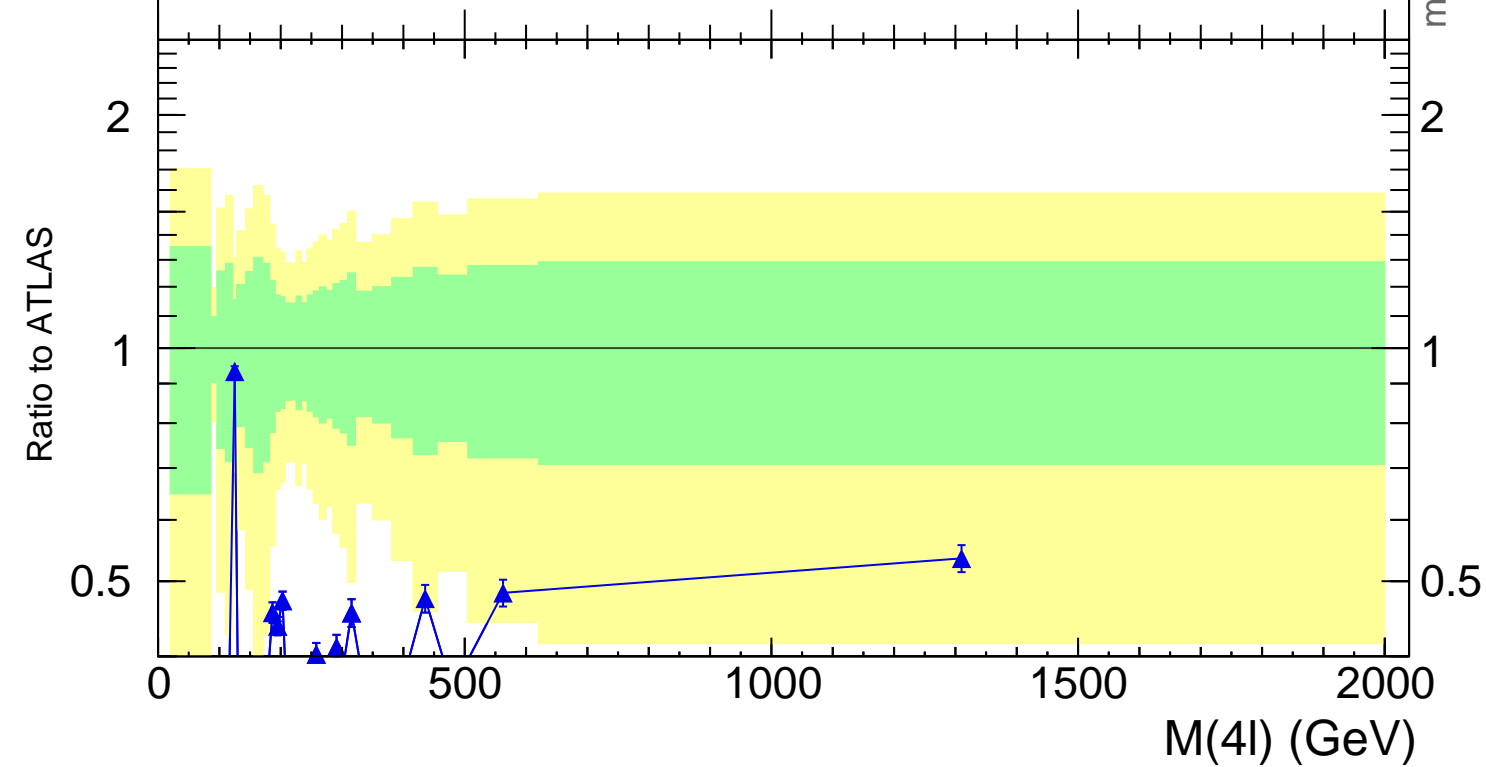

13000 GeV pp

4-lepton

Rivet 3.1.10, 500k events
mcplots.cern.ch [arXiv:1306.3436]