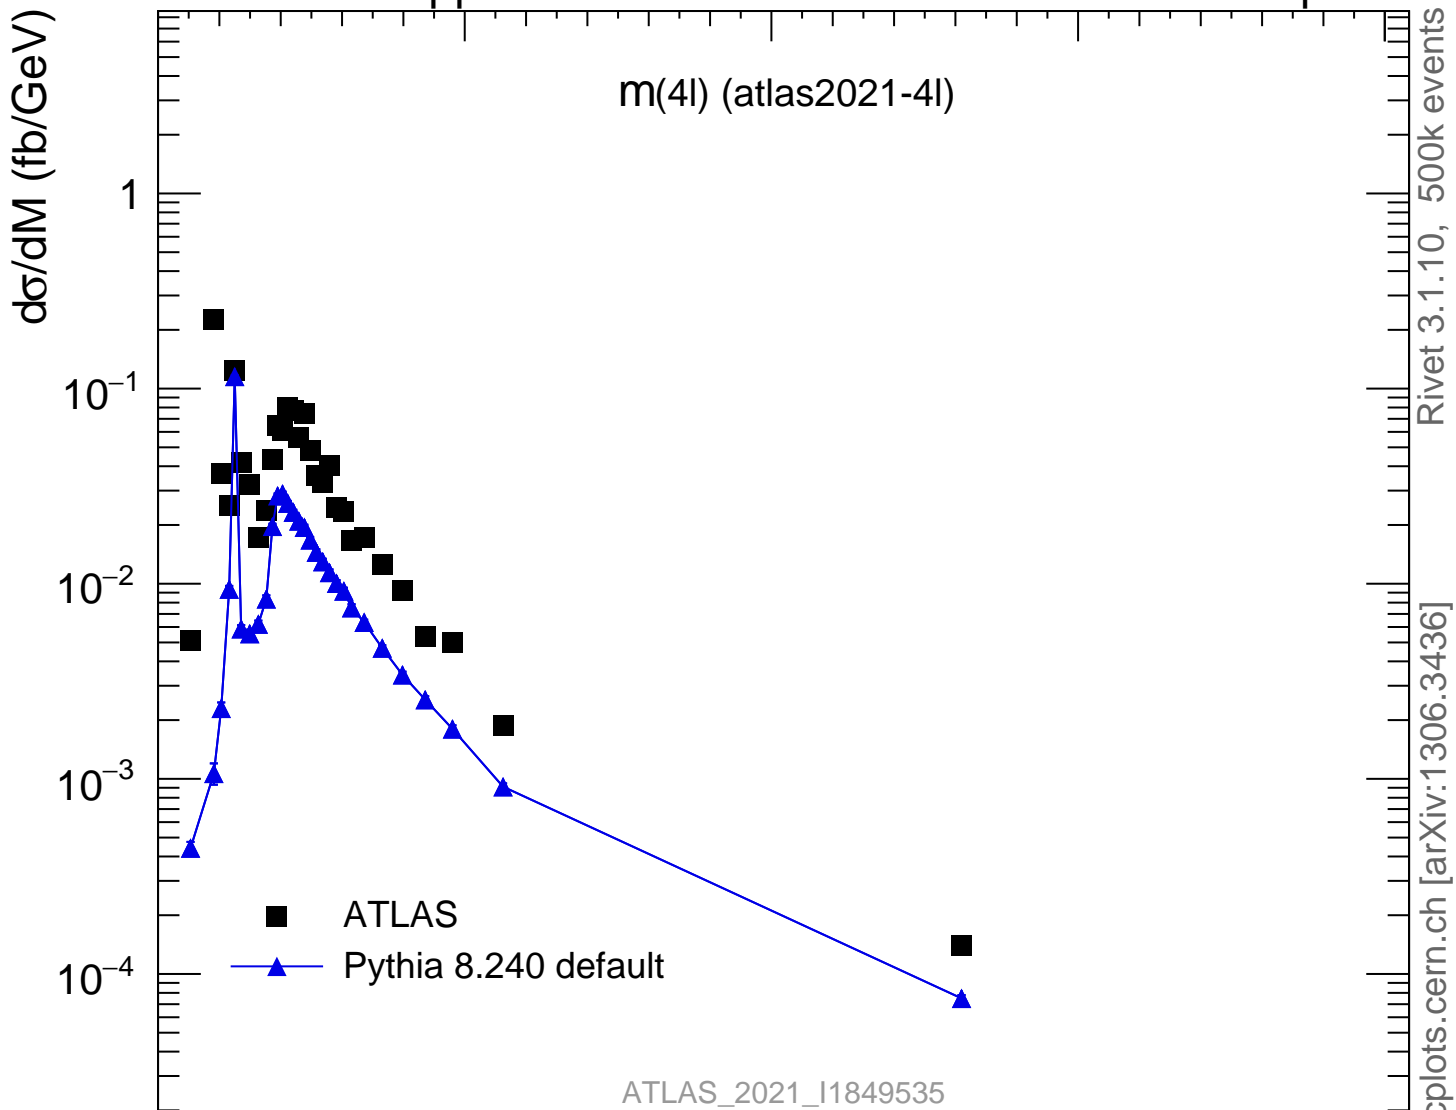

13000 GeV pp

4-lepton

Rivet 3.1.10, 500k events
mcplots.cern.ch [arXiv:1306.3436]