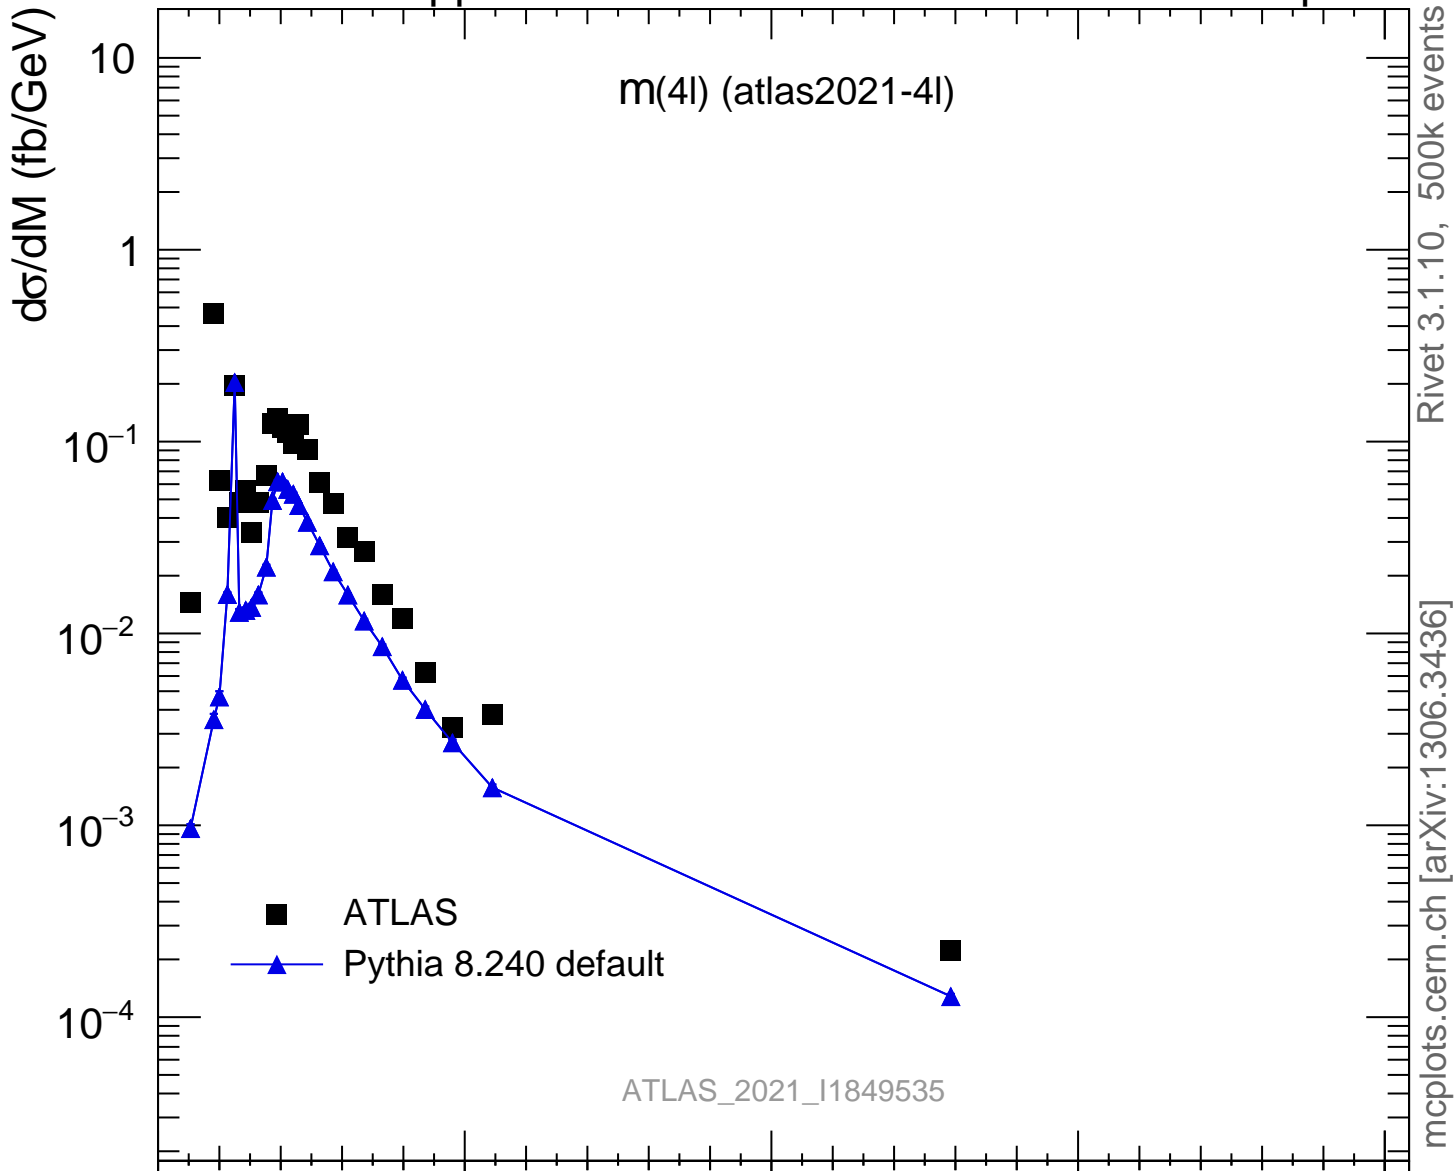

13000 GeV pp

4-lepton

Rivet 3.1.10, 500k events
mcplots.cern.ch [arXiv:1306.3436]