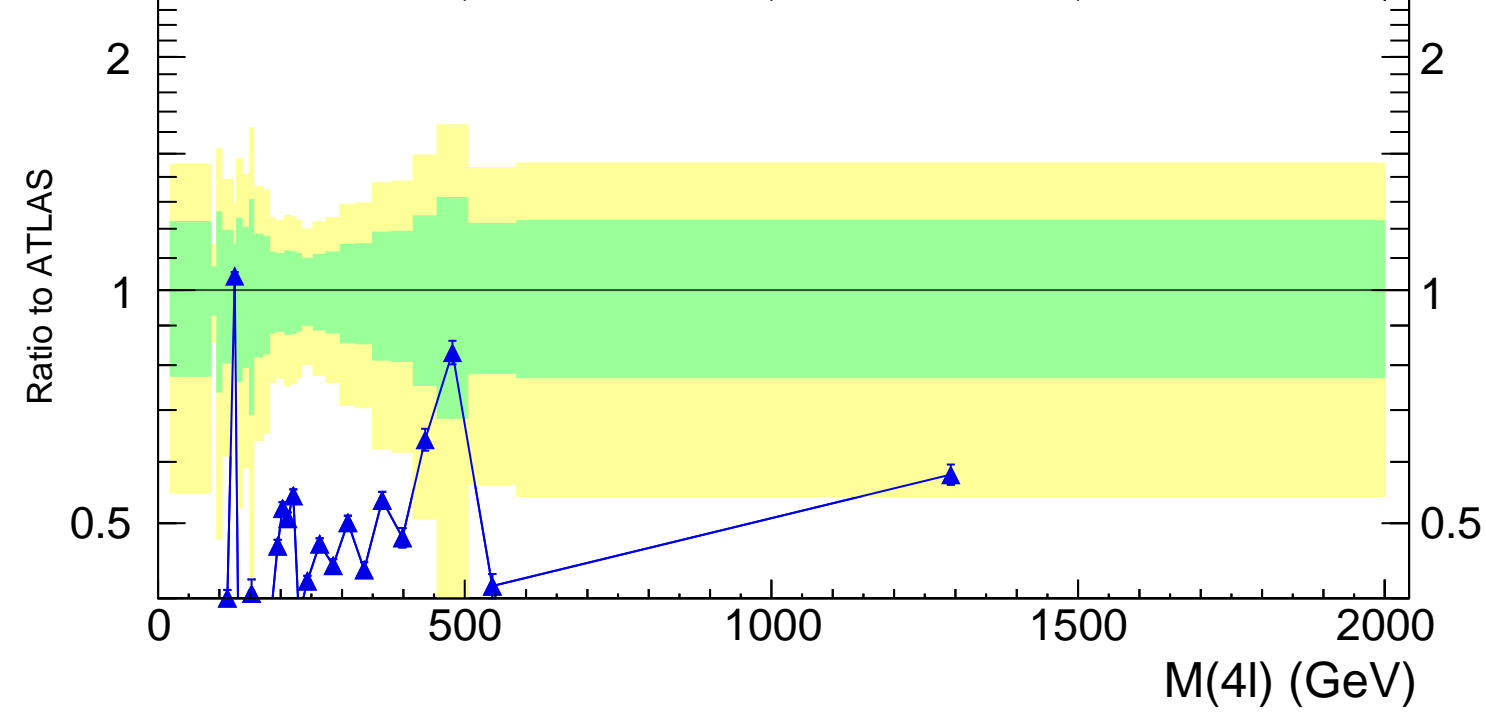

13000 GeV pp

4-lepton

Rivet 3.1.10, 500k events
mcplots.cern.ch [arXiv:1306.3436]