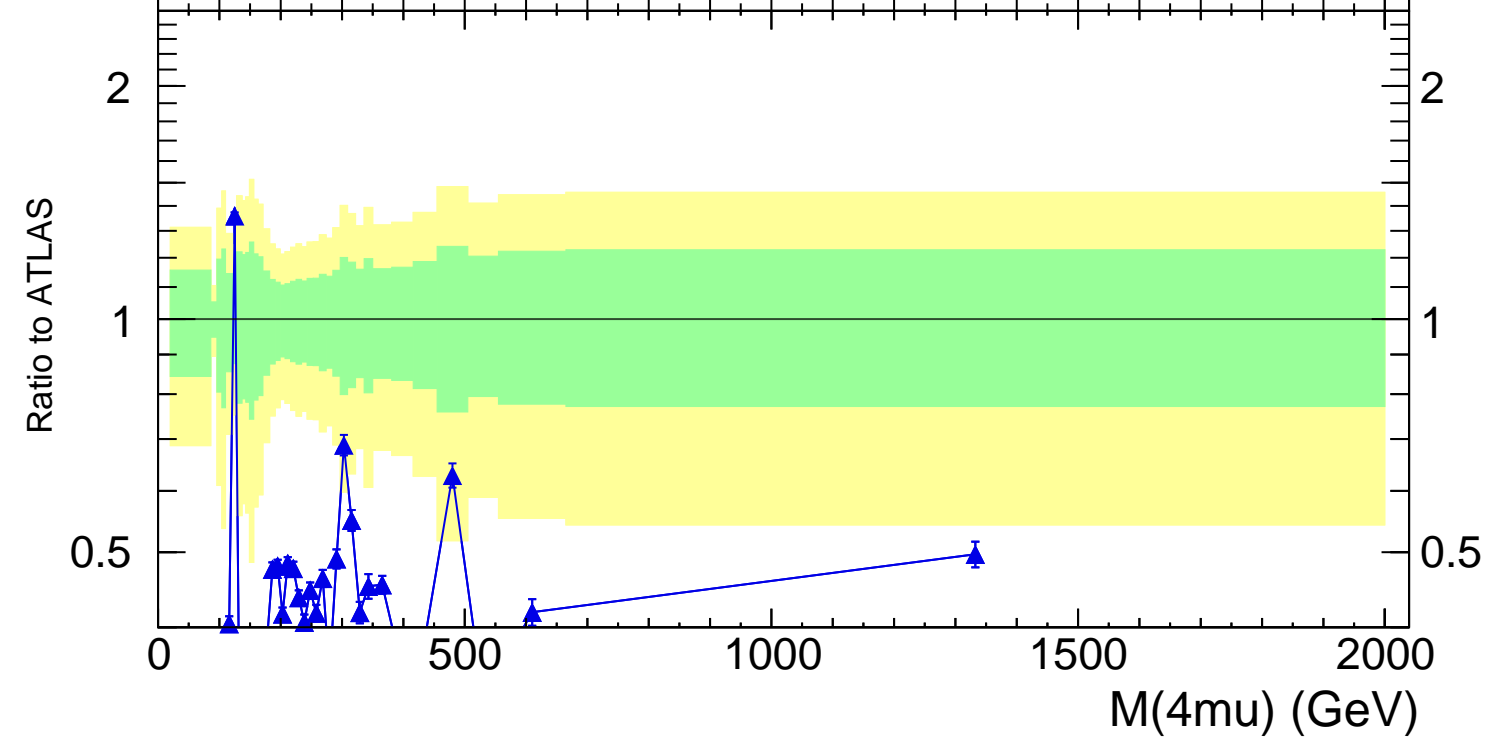

13000 GeV pp

4-lepton

Rivet 3.1.10, 500k events  
mcplots.cern.ch [arXiv:1306.3436]