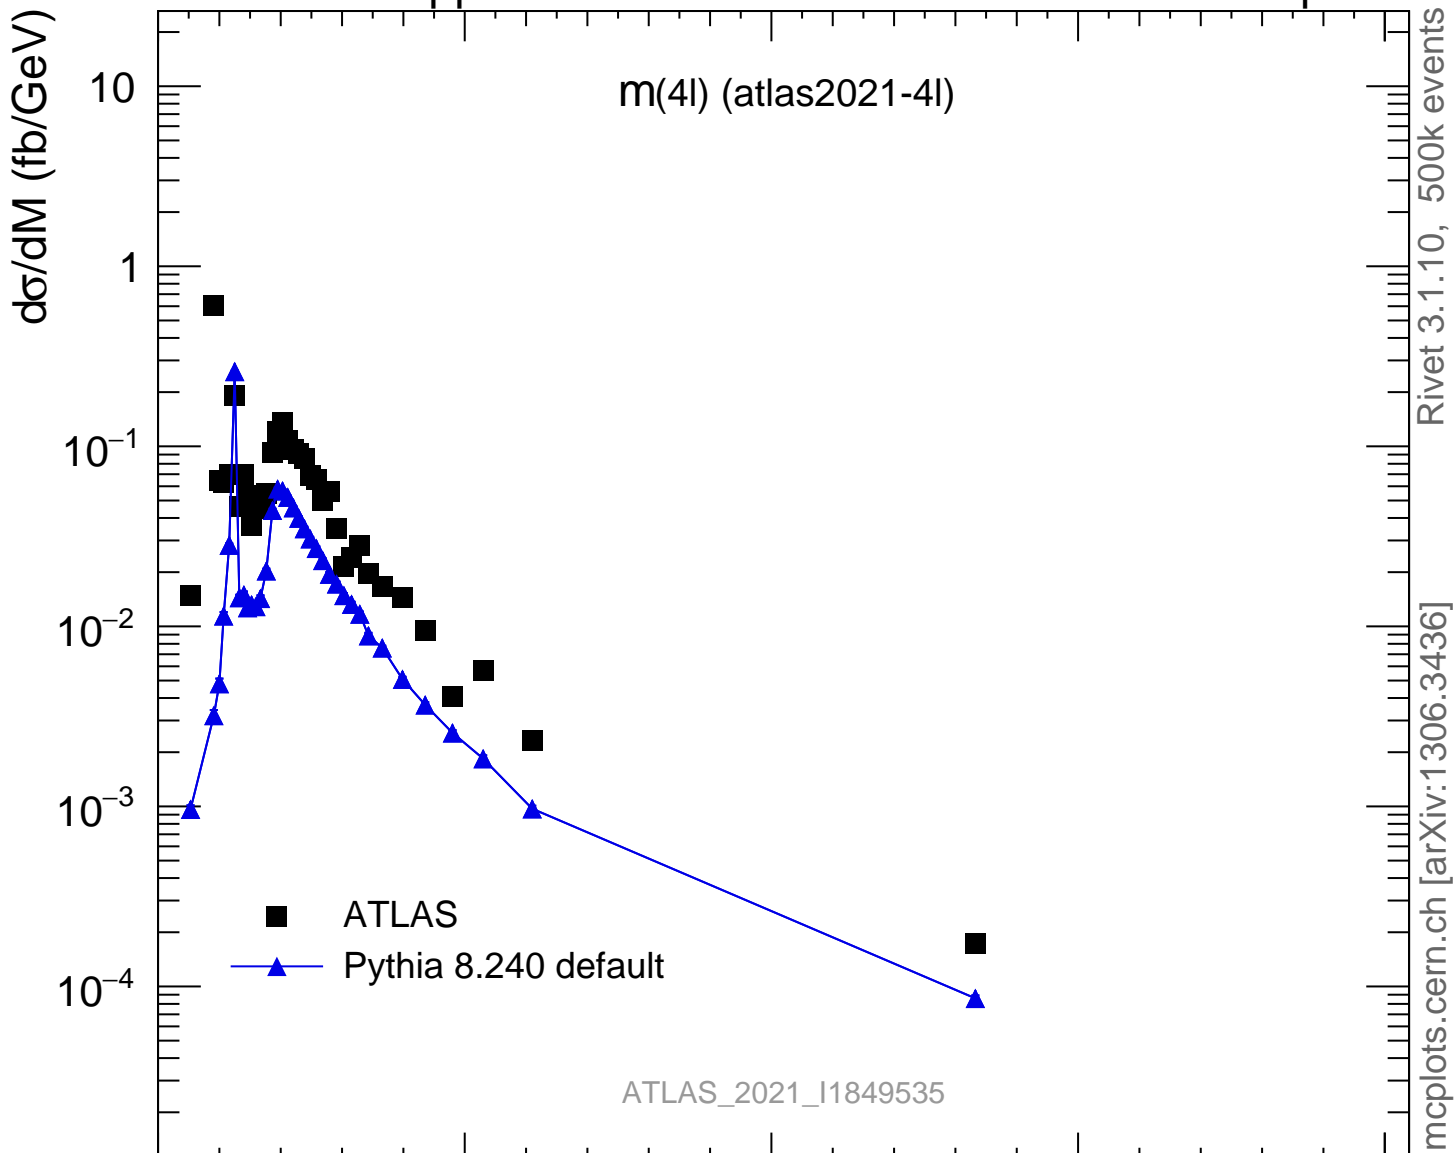

13000 GeV pp

4-lepton

Rivet 3.1.10, 500k events  
mcplots.cern.ch [arXiv:1306.3436]