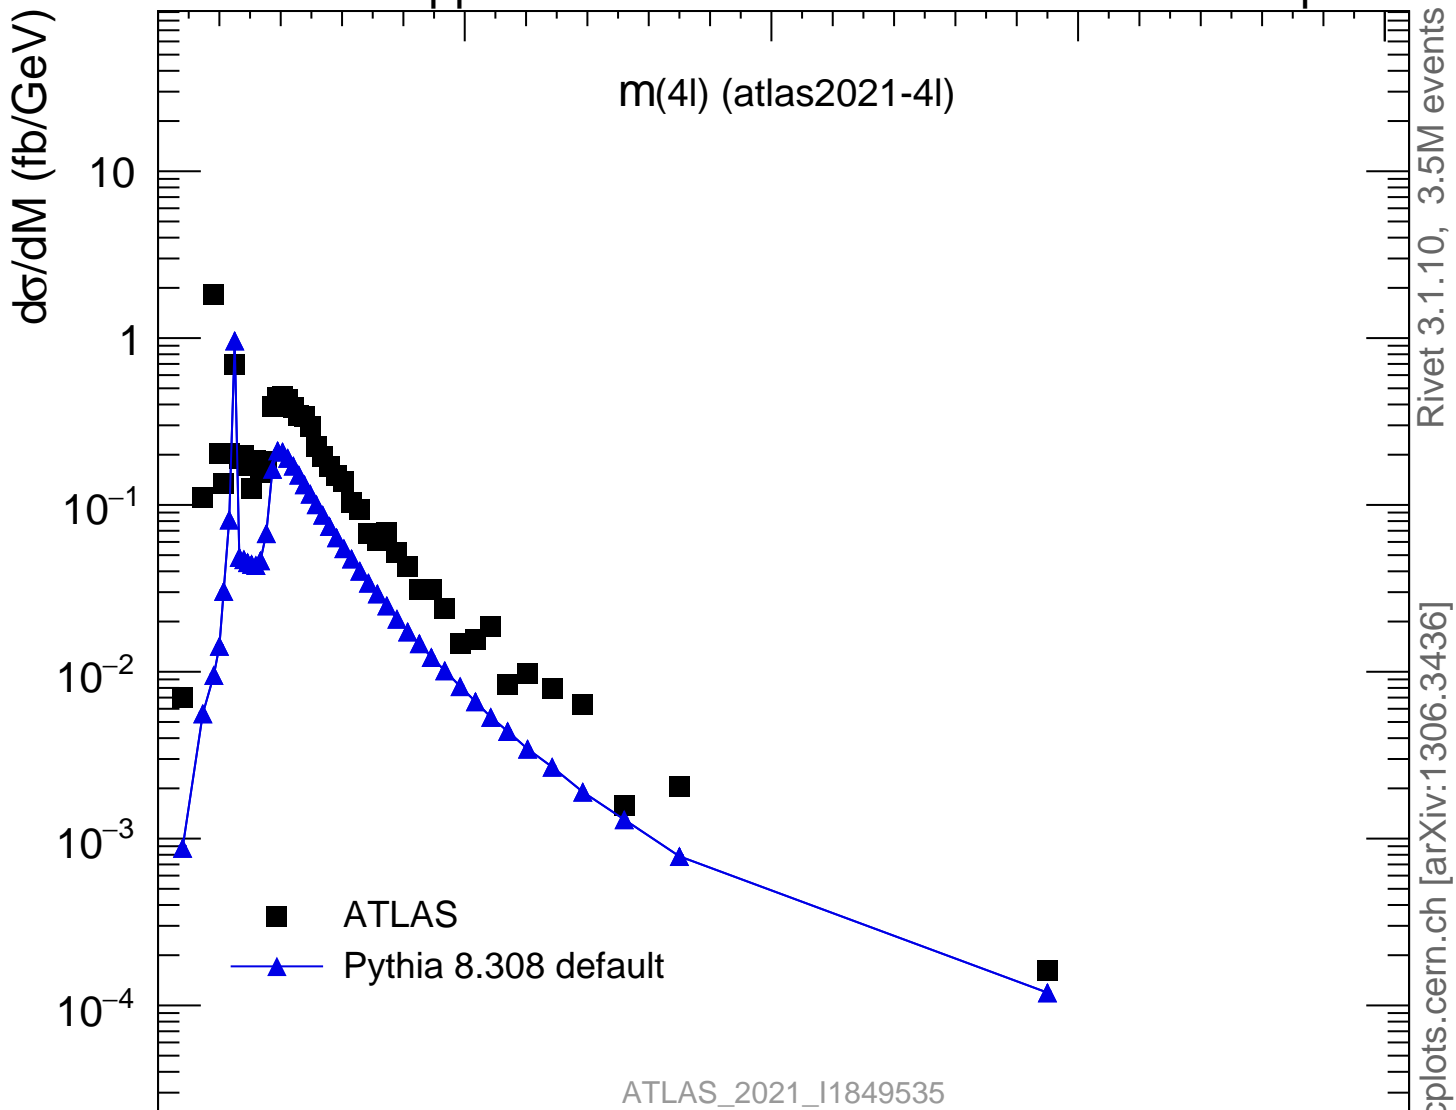

13000 GeV pp

4-lepton

Rivet 3.1.10, 3.5M events
mcplots.cern.ch [arXiv:1306.3436]