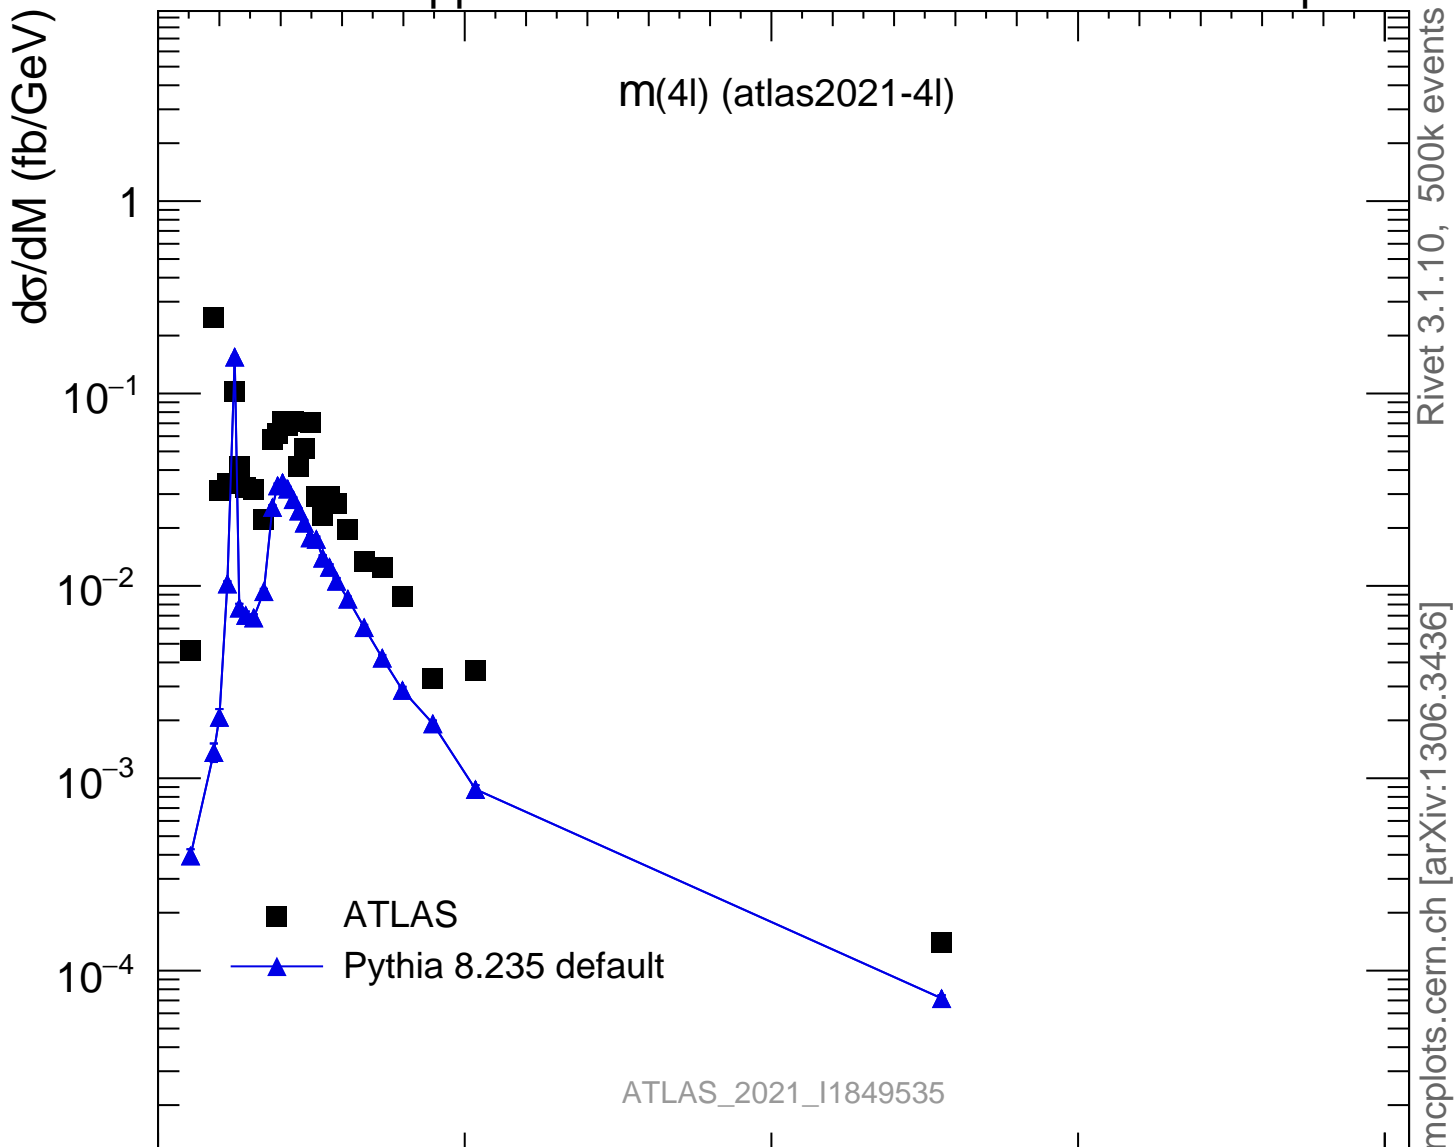

13000 GeV pp

4-lepton

Rivet 3.1.10, 500k events
mcplots.cern.ch [arXiv:1306.3436]