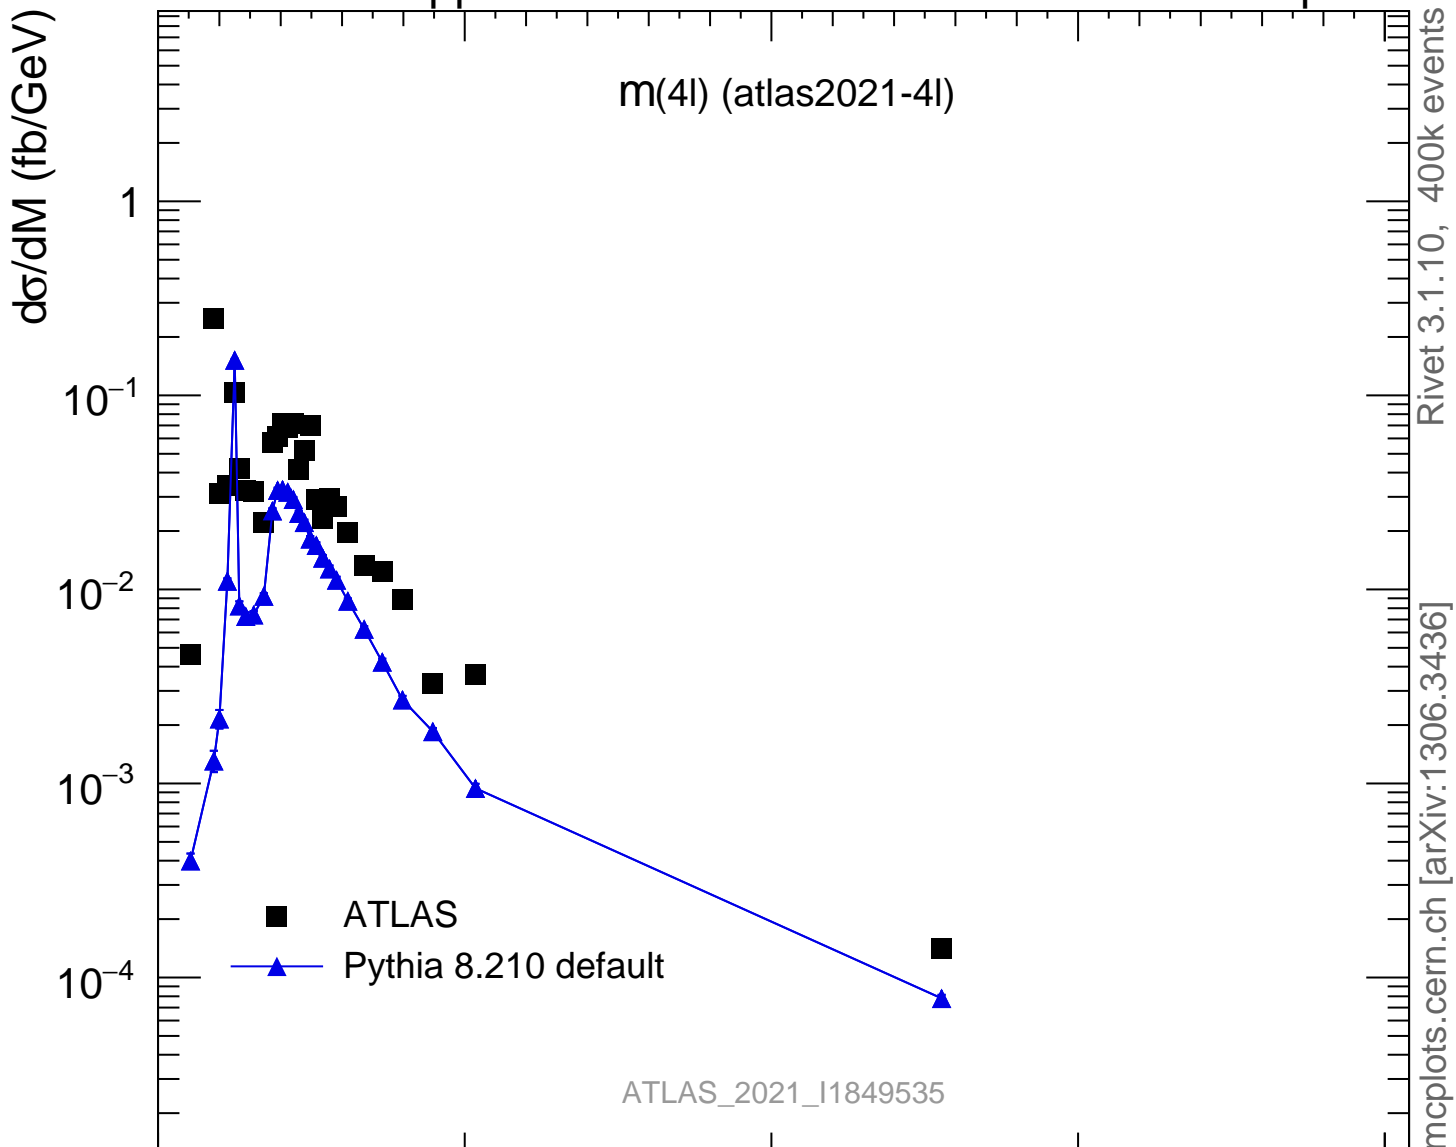

13000 GeV pp

4-lepton

Rivet 3.1.10, 400k events
mcplots.cern.ch [arXiv:1306.3436]