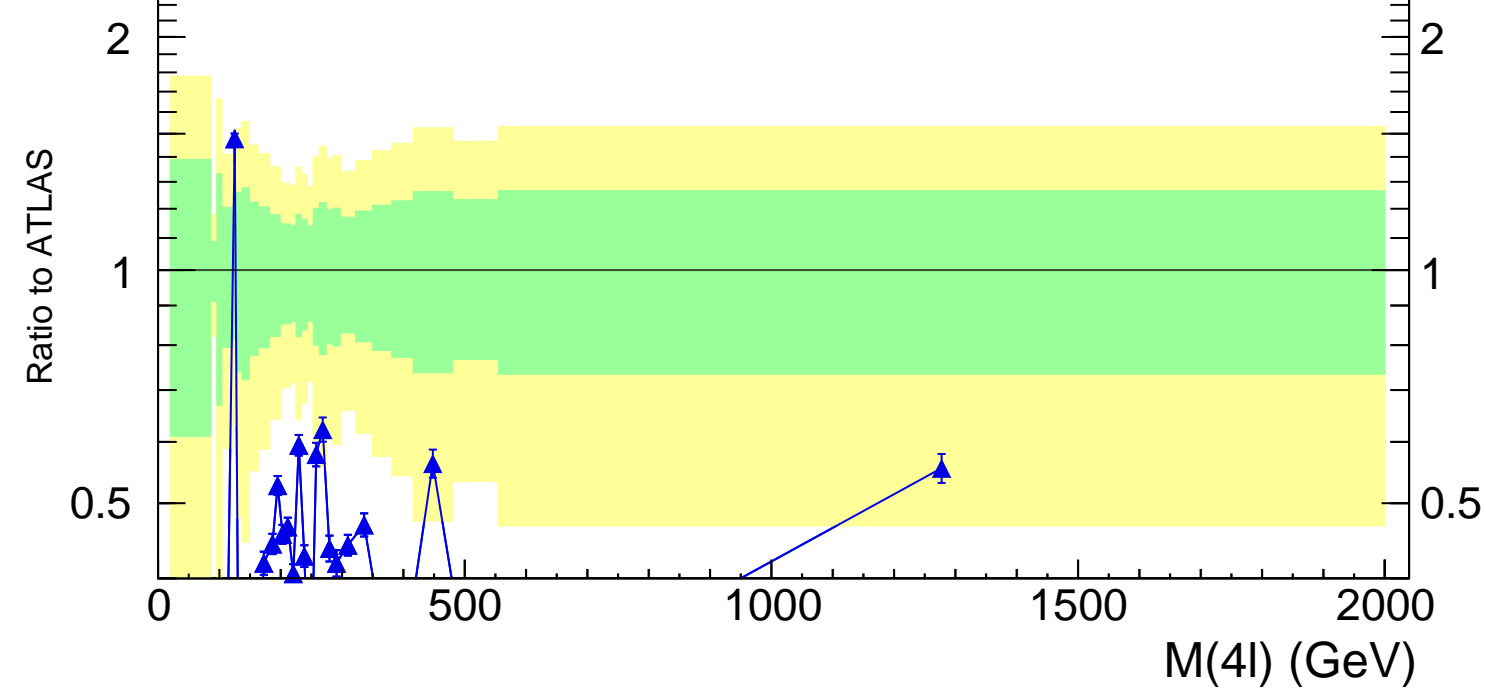

13000 GeV pp

4-lepton

Rivet 3.1.10, 400k events
mcplots.cern.ch [arXiv:1306.3436]