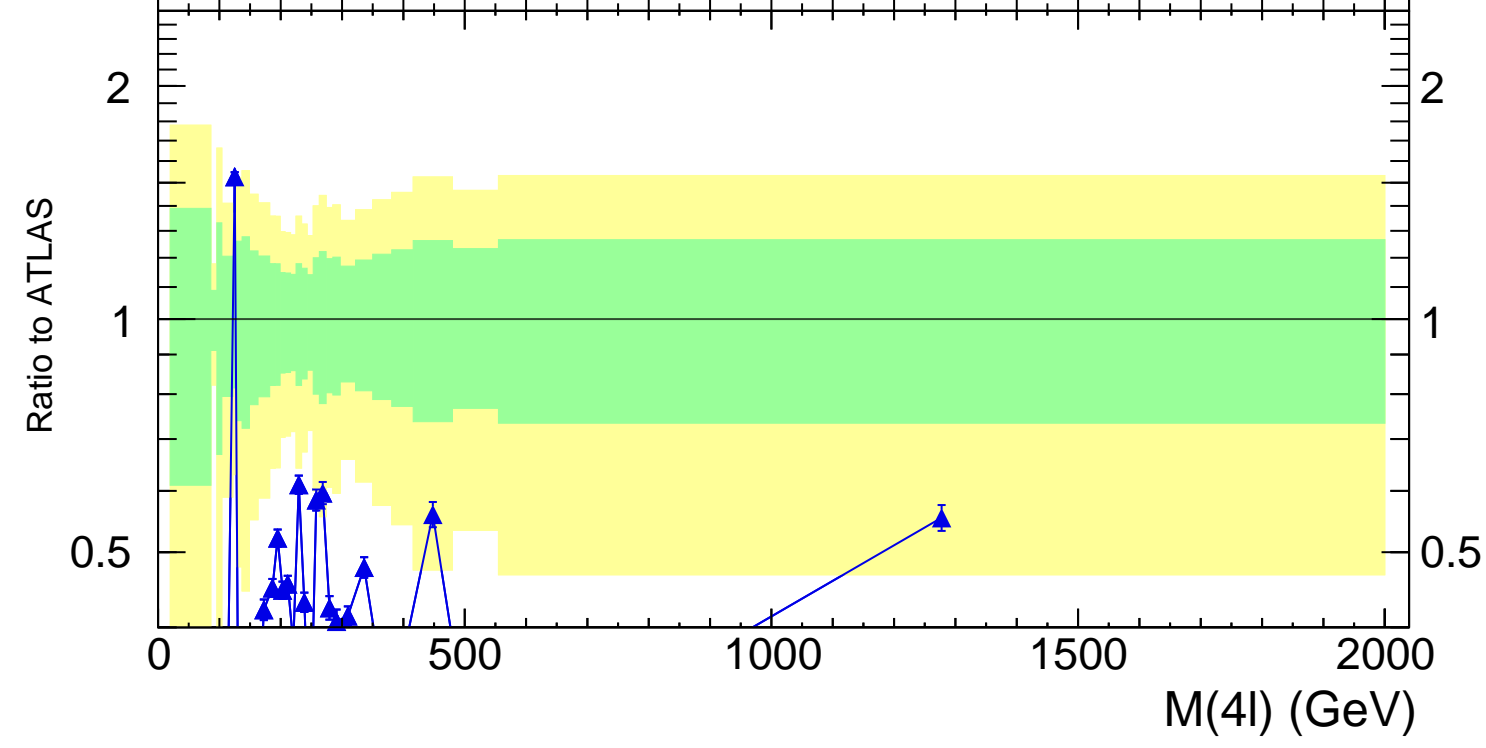

13000 GeV pp

4-lepton

Rivet 3.1.10, 500k events  
mcplots.cern.ch [arXiv:1306.3436]