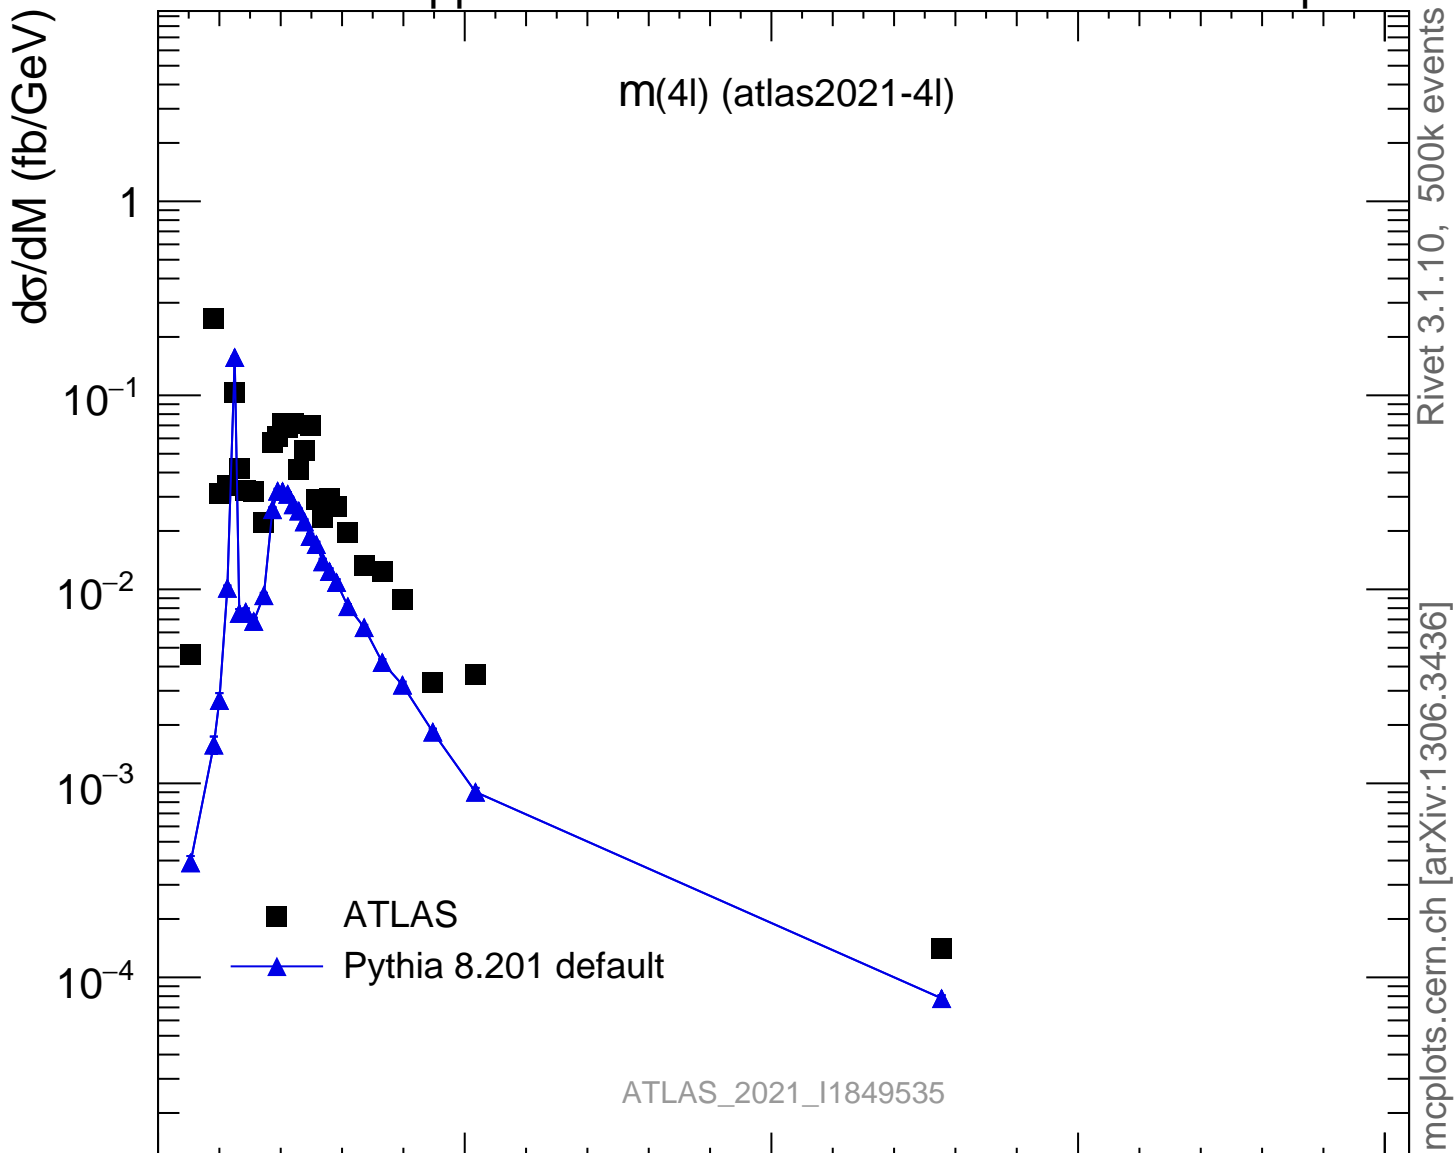

13000 GeV pp

4-lepton

Rivet 3.1.10, 500k events  
mcplots.cern.ch [arXiv:1306.3436]