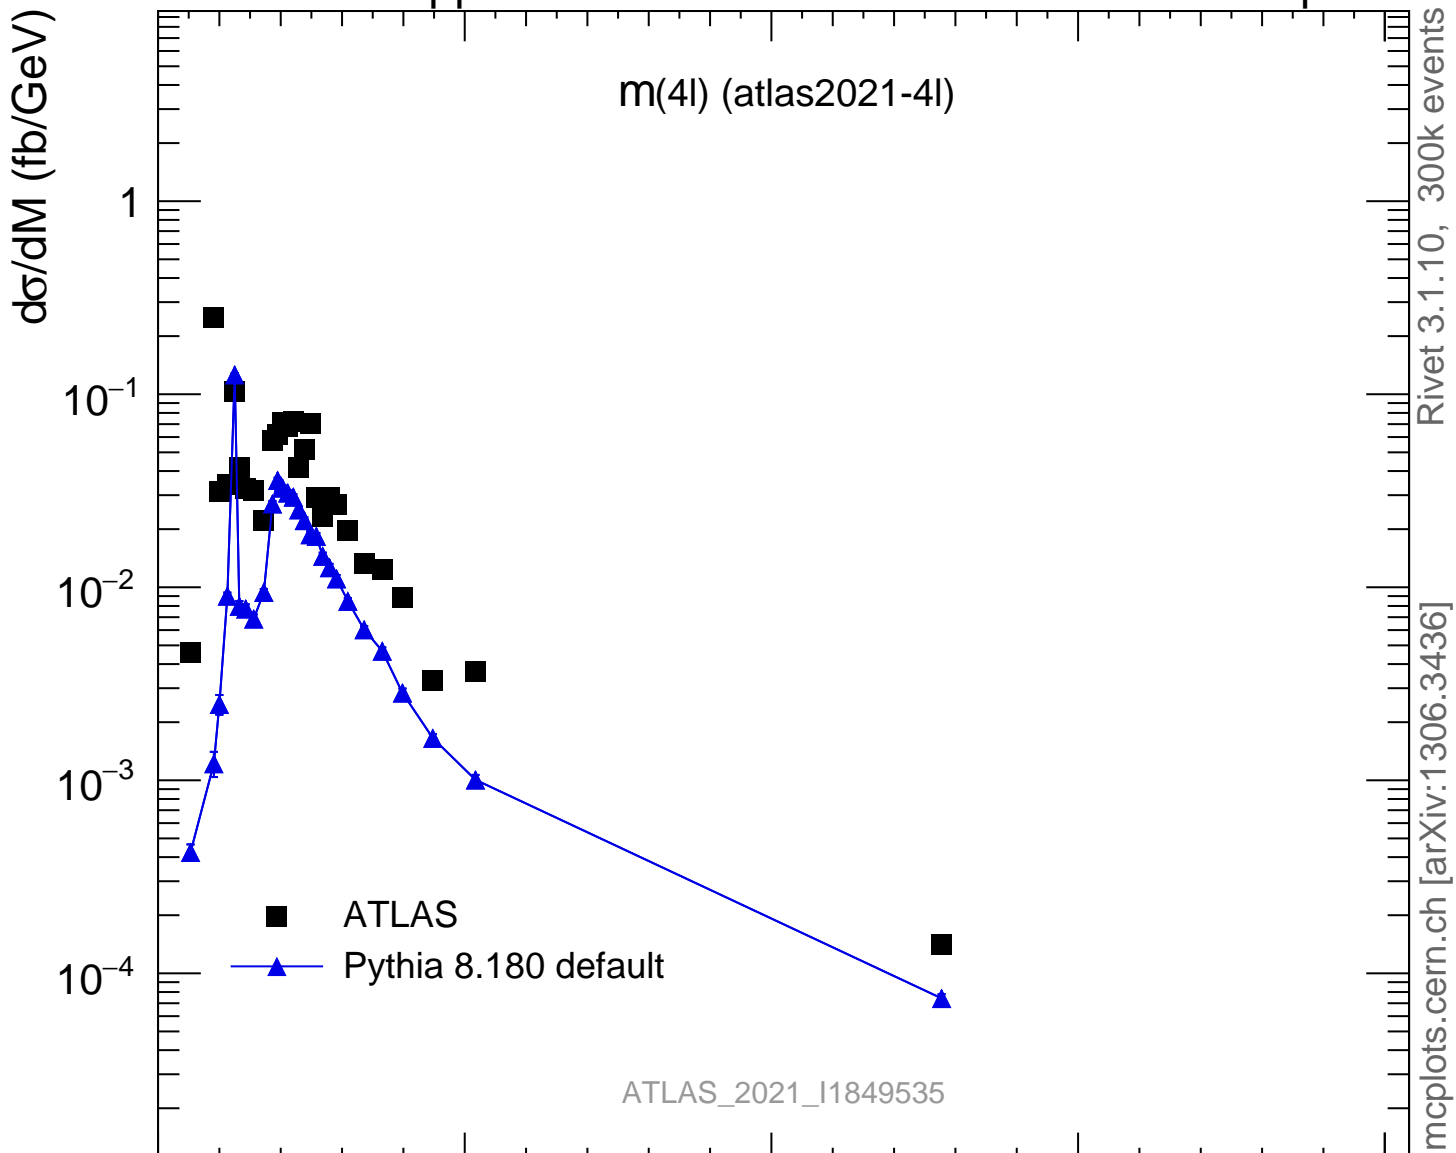

13000 GeV pp

4-lepton

Rivet 3.1.10, 300k events

mcplots.cern.ch [arXiv:1306.3436]