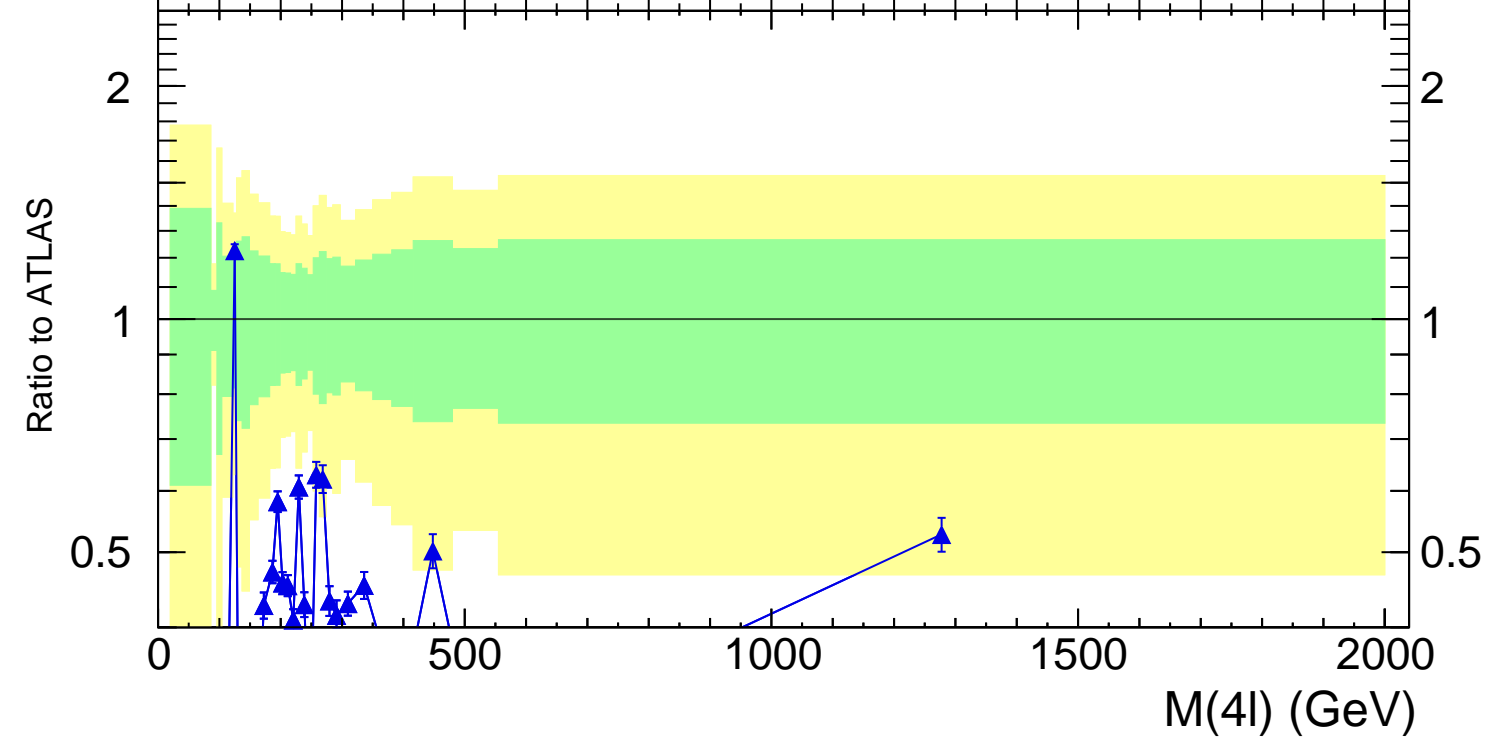

13000 GeV pp

4-lepton

Rivet 3.1.10, 300k events

mcplots.cern.ch [arXiv:1306.3436]