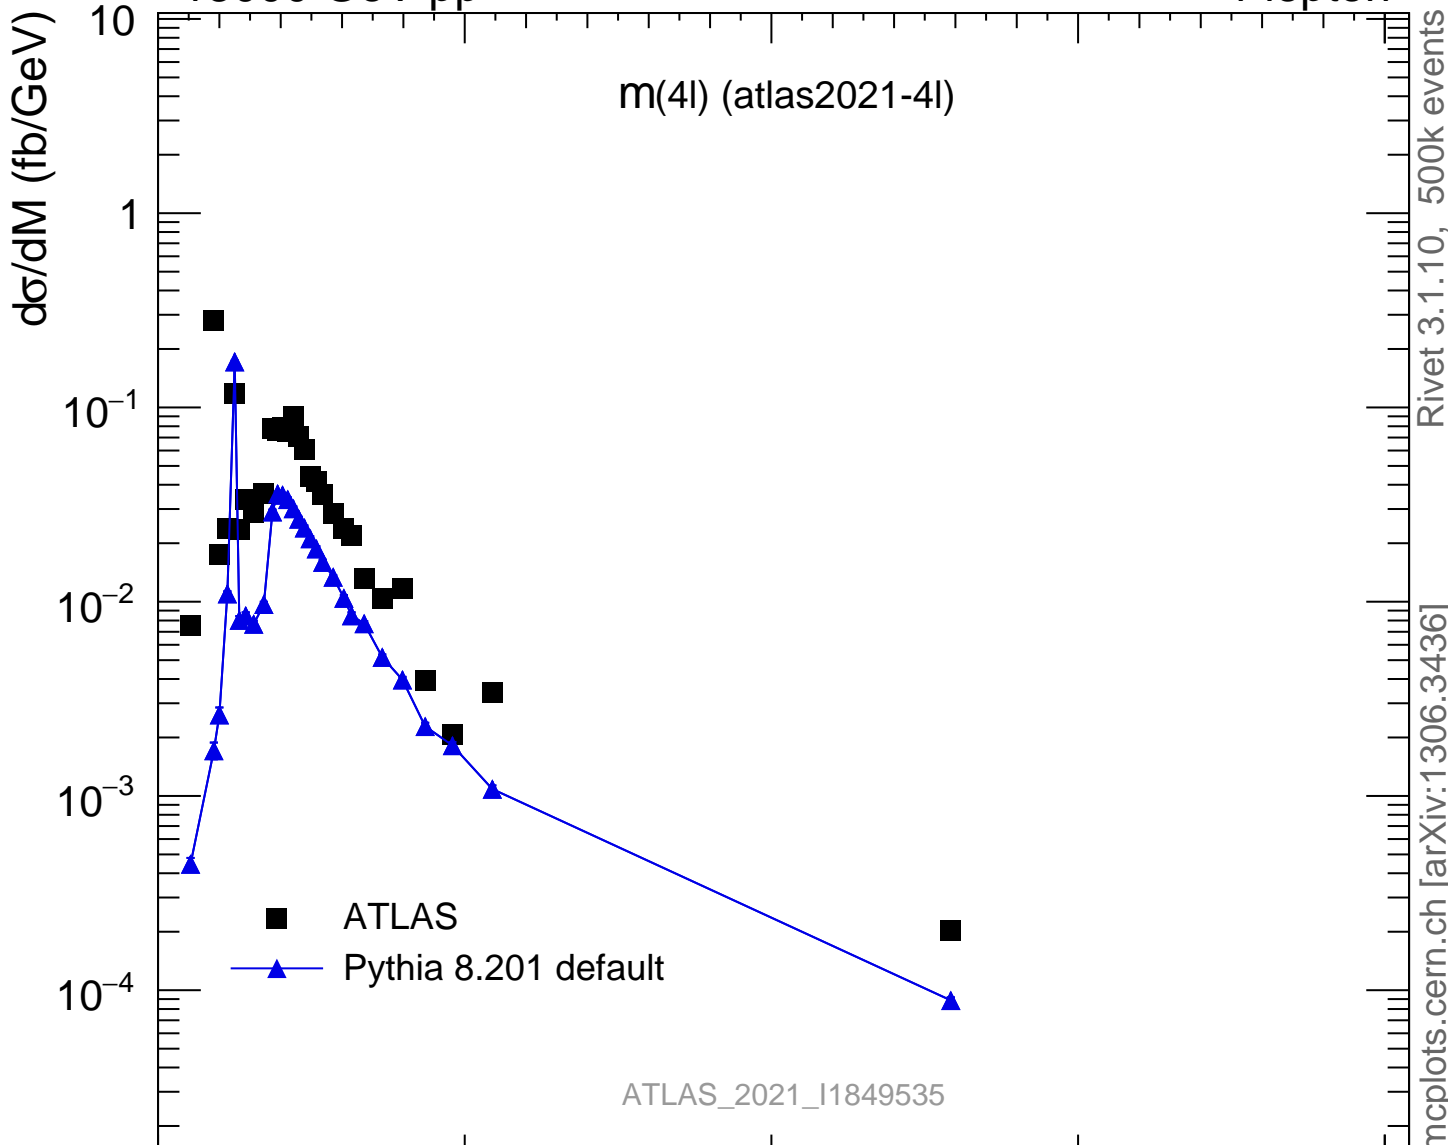

13000 GeV pp

4-lepton

Rivet 3.1.10, 500k events
mcplots.cern.ch [arXiv:1306.3436]