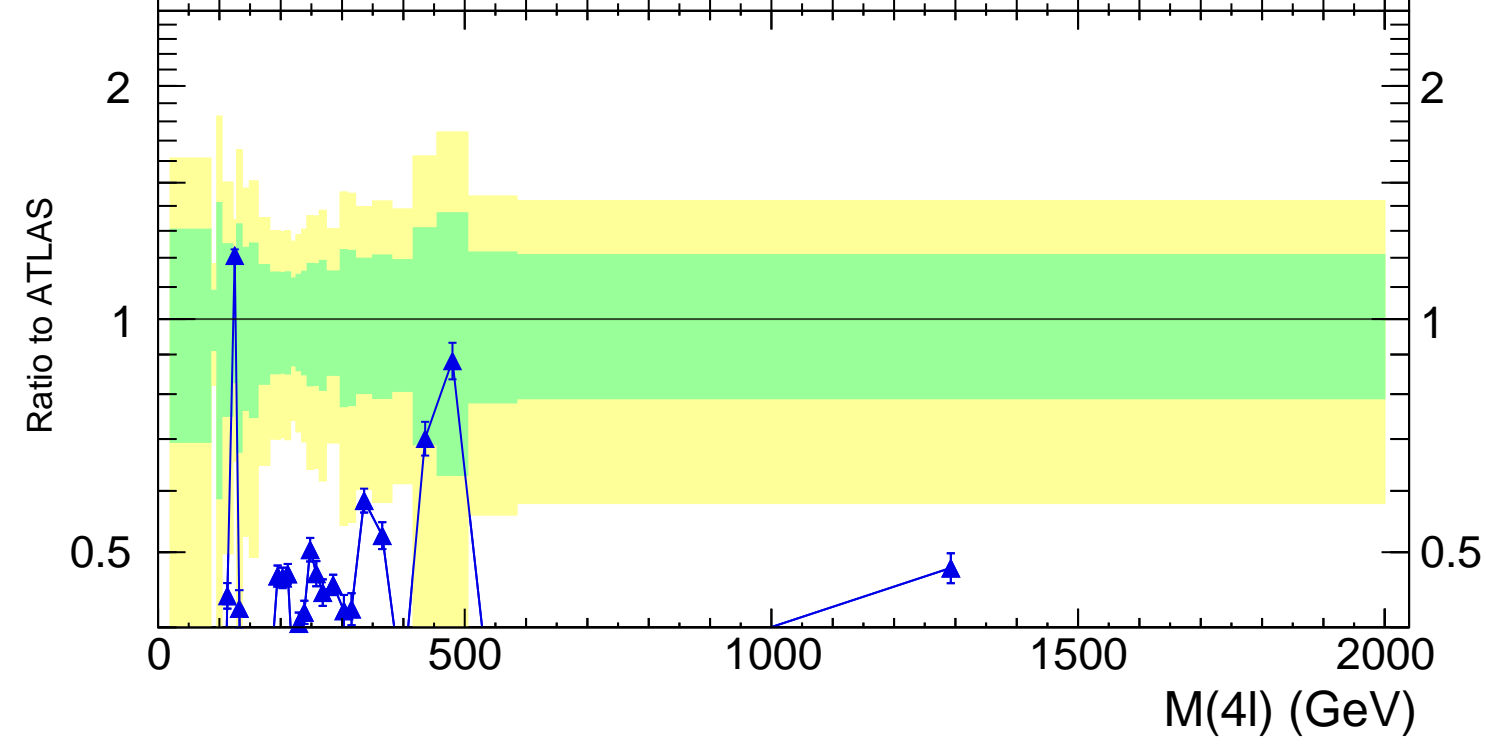

13000 GeV pp

4-lepton

Rivet 3.1.10, 300k events
mcplots.cern.ch [arXiv:1306.3436]