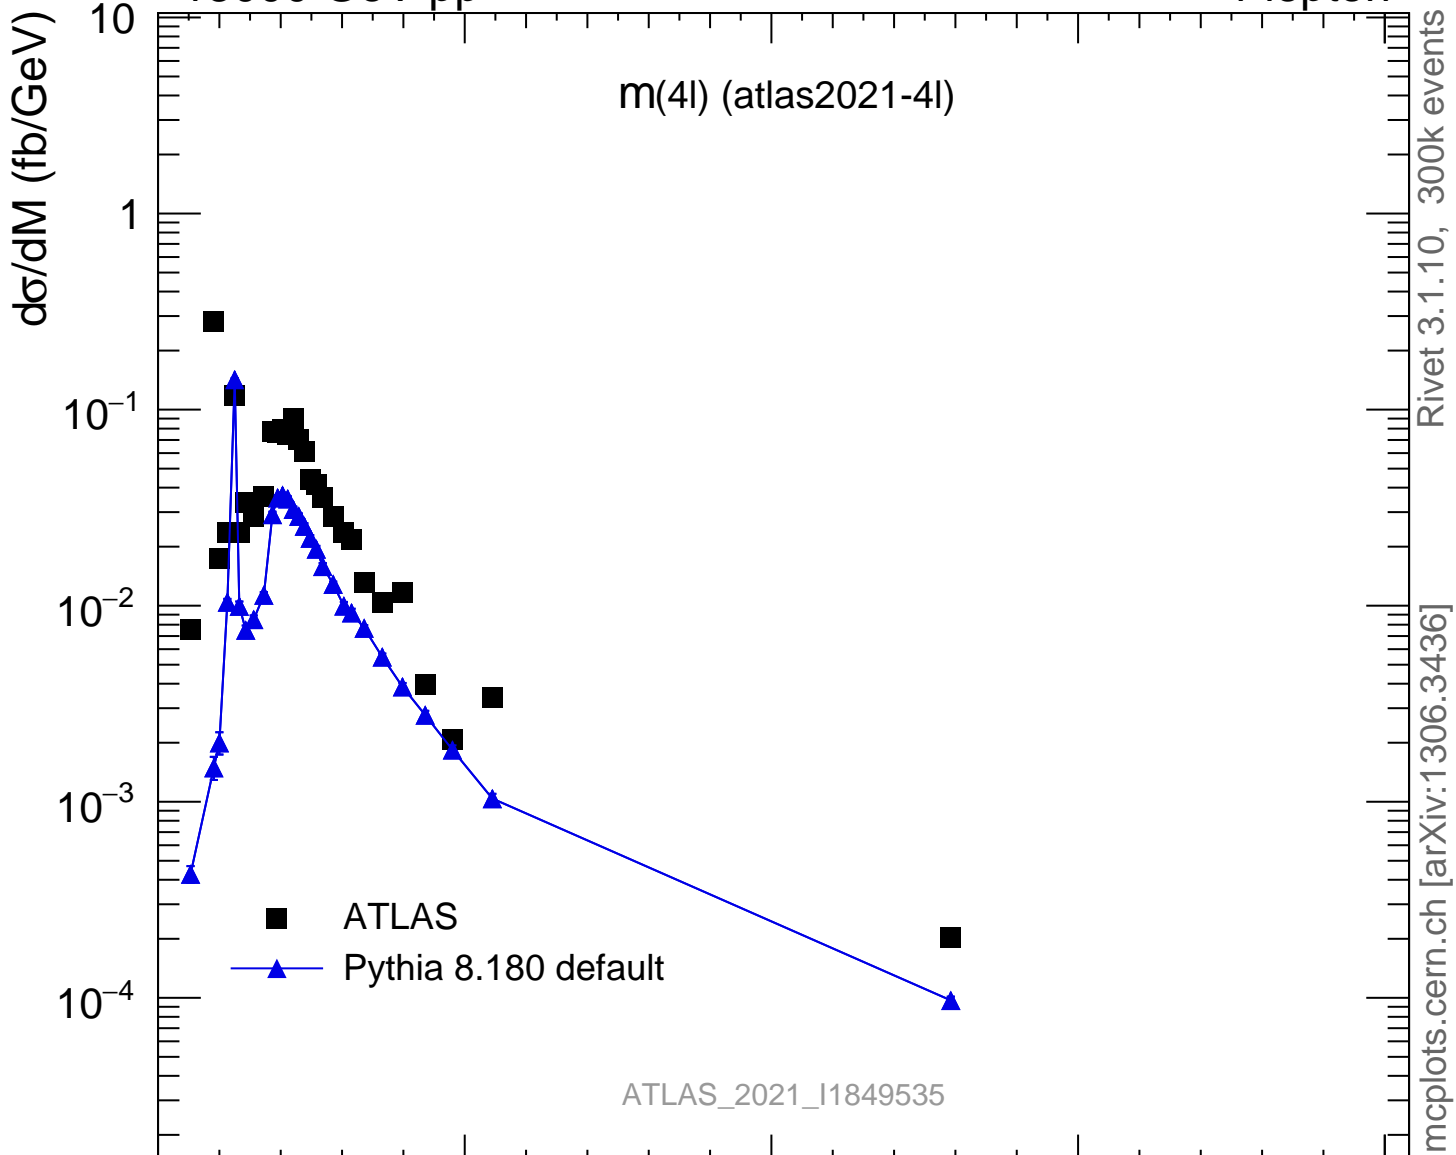

13000 GeV pp

4-lepton

Rivet 3.1.10, 300k events
mcplots.cern.ch [arXiv:1306.3436]