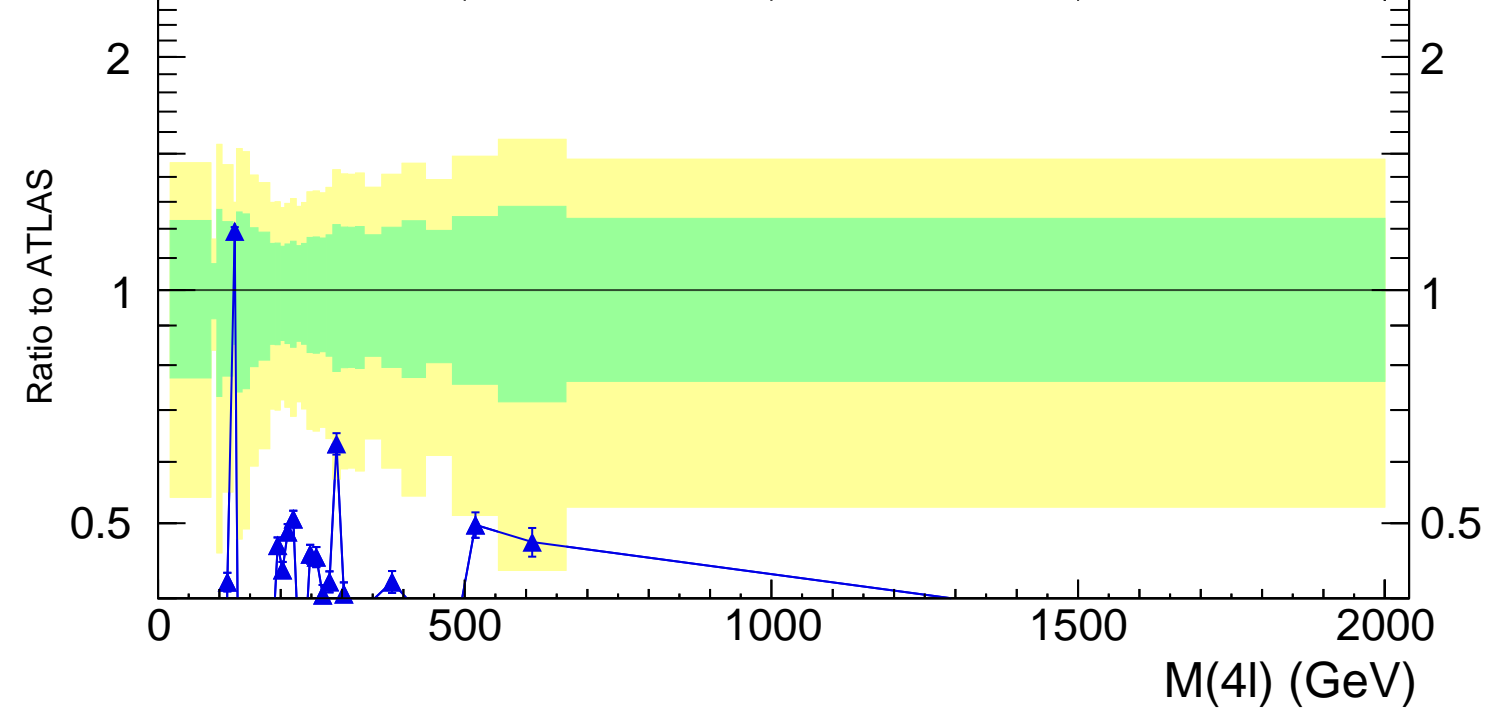

13000 GeV pp

4-lepton

Rivet 3.1.10, 500k events
mcplots.cern.ch [arXiv:1306.3436]