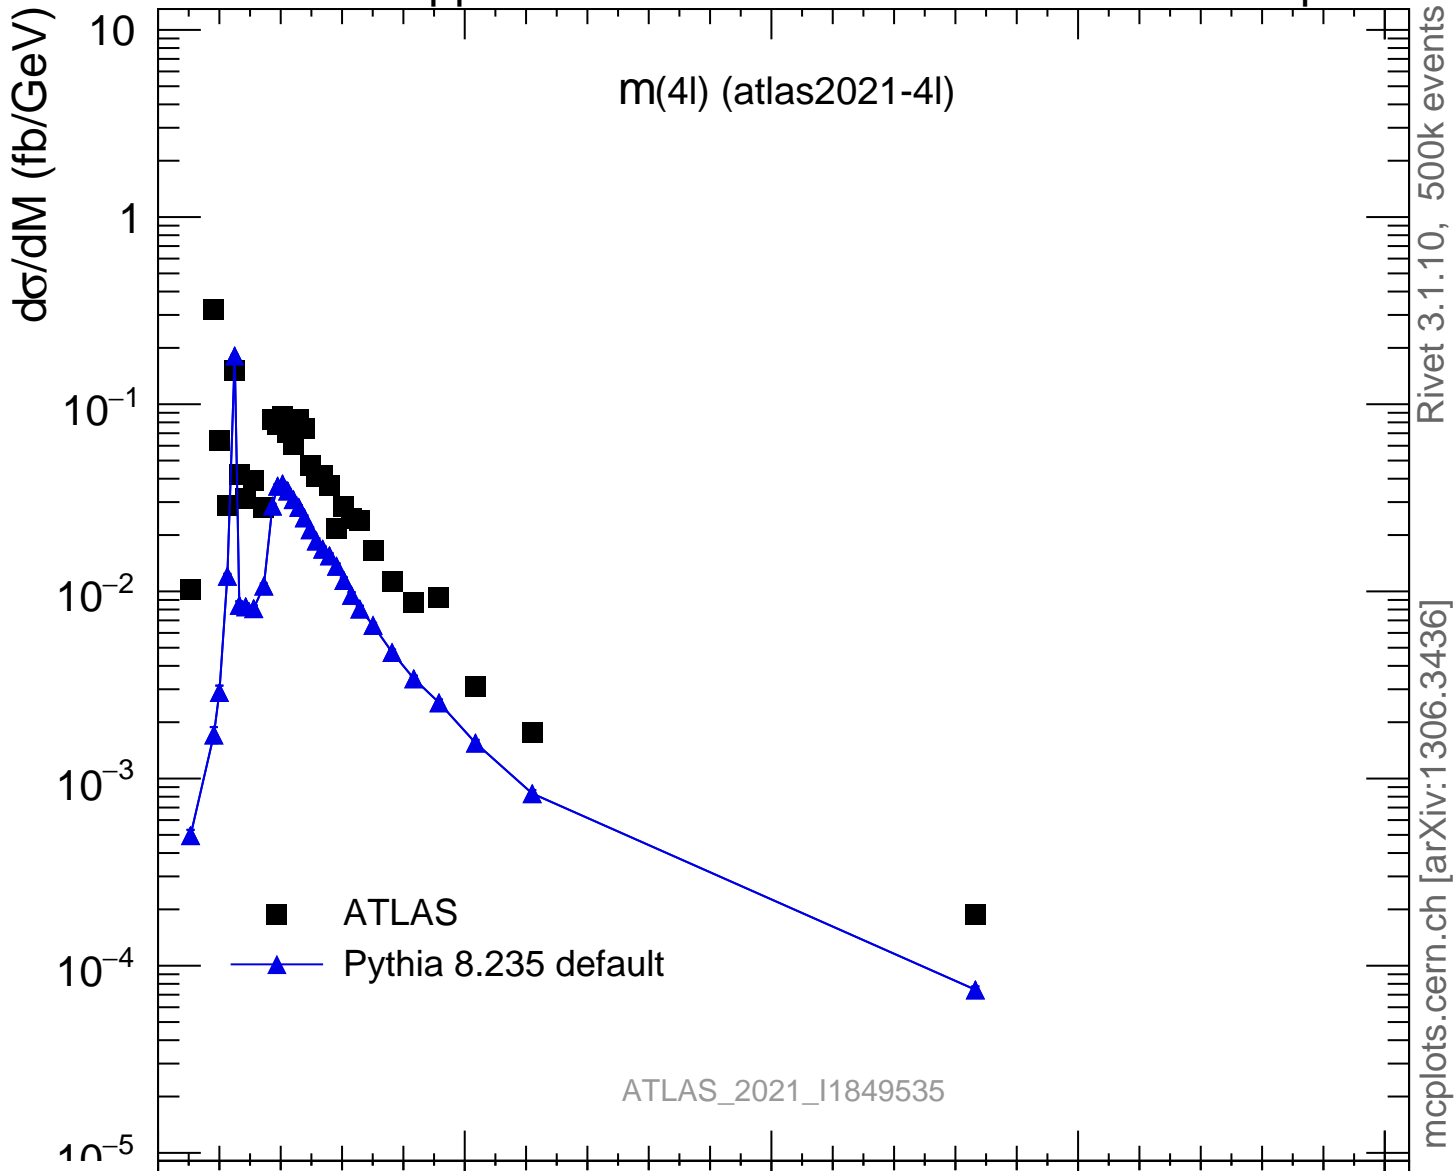

13000 GeV pp

4-lepton

Rivet 3.1.10, 500k events
mcplots.cern.ch [arXiv:1306.3436]