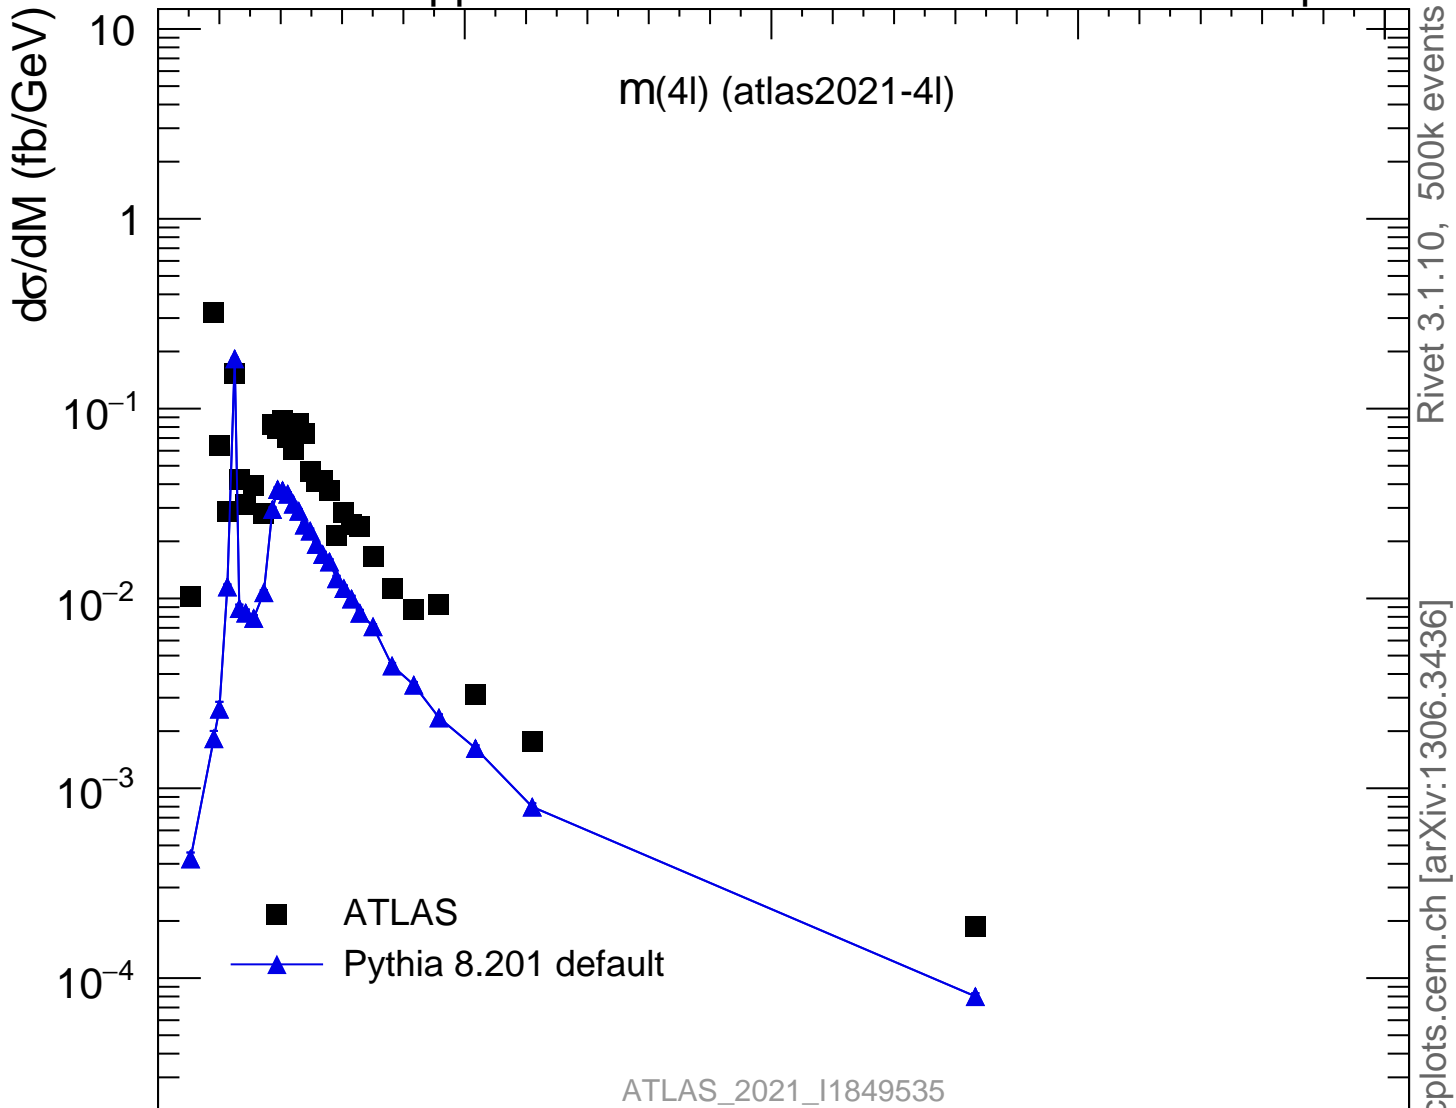

13000 GeV pp

4-lepton

Rivet 3.1.10, 500k events
mcplots.cern.ch [arXiv:1306.3436]